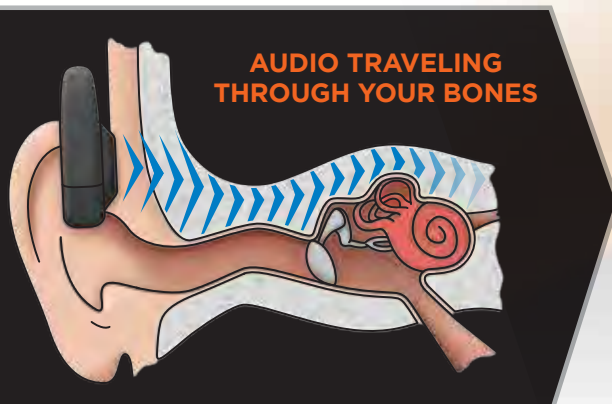

WALKER'S HAS BEEN THE LEADING CATALYST IN HEARING PROTECTION AND ENHANCEMENT IN THE SPORTSMAN ARENA FOR DECADES. WE PRIDE OURSELVES ON CREATING INDUSTRY EXCITEMENT FOR NEW INNOVATIVE PRODUCTS SUCH AS OUR **BONE CONDUCTION HEARING ENHANCER HEADSET**. BONE CONDUCTION IS A NATURAL PART OF THE HEARING PROCESS, SOUND TRAVELS THROUGH OUR EARDRUMS AND BONES SIMULTANEOUSLY. OUR PATENT PENDING HEADSET DESIGN UTILIZES TRANSDUCERS TO GUIDE MINI VIBRATIONS THROUGH THE CHEEKBONE TO THE INNER EAR, DELIVERING SOUND WITHOUT EARBUDS OR MUFFS. THE CULMINATION OF OUR BONE CONDUCTION RESEARCH IS A HEADSET THAT DELIVERS UNRIVALED SITUATIONAL AWARENESS & COMFORT.

NEW RAPTOR HEADSET

- **Bluetooth 5.0: Improved Battery Life and Wider Connection Range**
- Allows for high NRR using standard ear tips
- User hears ambient sound via bone conduction
- Listen to music or take phone calls
- Omni directional microphones
- Independent volume control
- Sound Activated Compression
- Rechargeable battery
- Micro USB charging cable - included
- Patent Pending

GWP-BCON