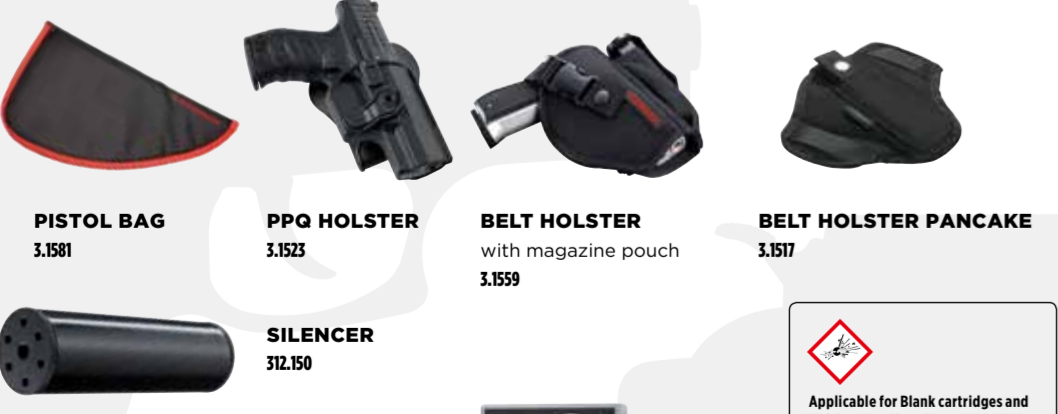

6 MM FLOBERT K.
Blank cartridges / 100 pcs.
4.1001-1

8 MM K.
Blank cartridges / 50 pcs.
4.1214

PISTOL BAG
3.1581

PPQ HOLSTER
3.1523

BELT HOLSTER PANCAKE
3.1517

SILENCER
312.150

Applicable for Blank cartridges and Walther Not-Signal Box: **WARNING:** Fire or projection hazard. Keep away from heat, hot surfaces, sparks, open flames and other ignition sources. No smoking. Fight fire with normal precautions from a reasonable distance. Keep only in original container.