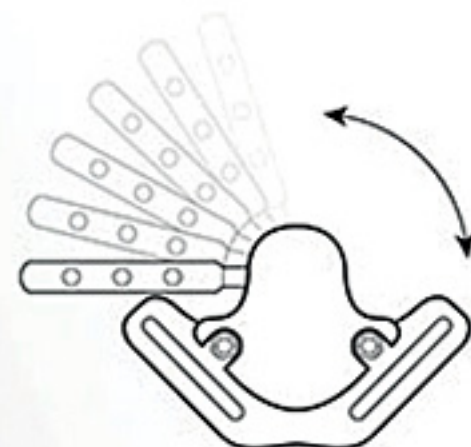

GET DIALED-IN.

DETONATOR™
Single-jaw release

CLOSURE SYSTEM
*Dial-in all day custom
comfort with a simple twist.*

NITRUS™
Dual-jaw release

SIDE LOCK CONNECTOR
Locks release-head out of the way.

TRUGLO®
WHEN BRIGHTNESS COUNTS™