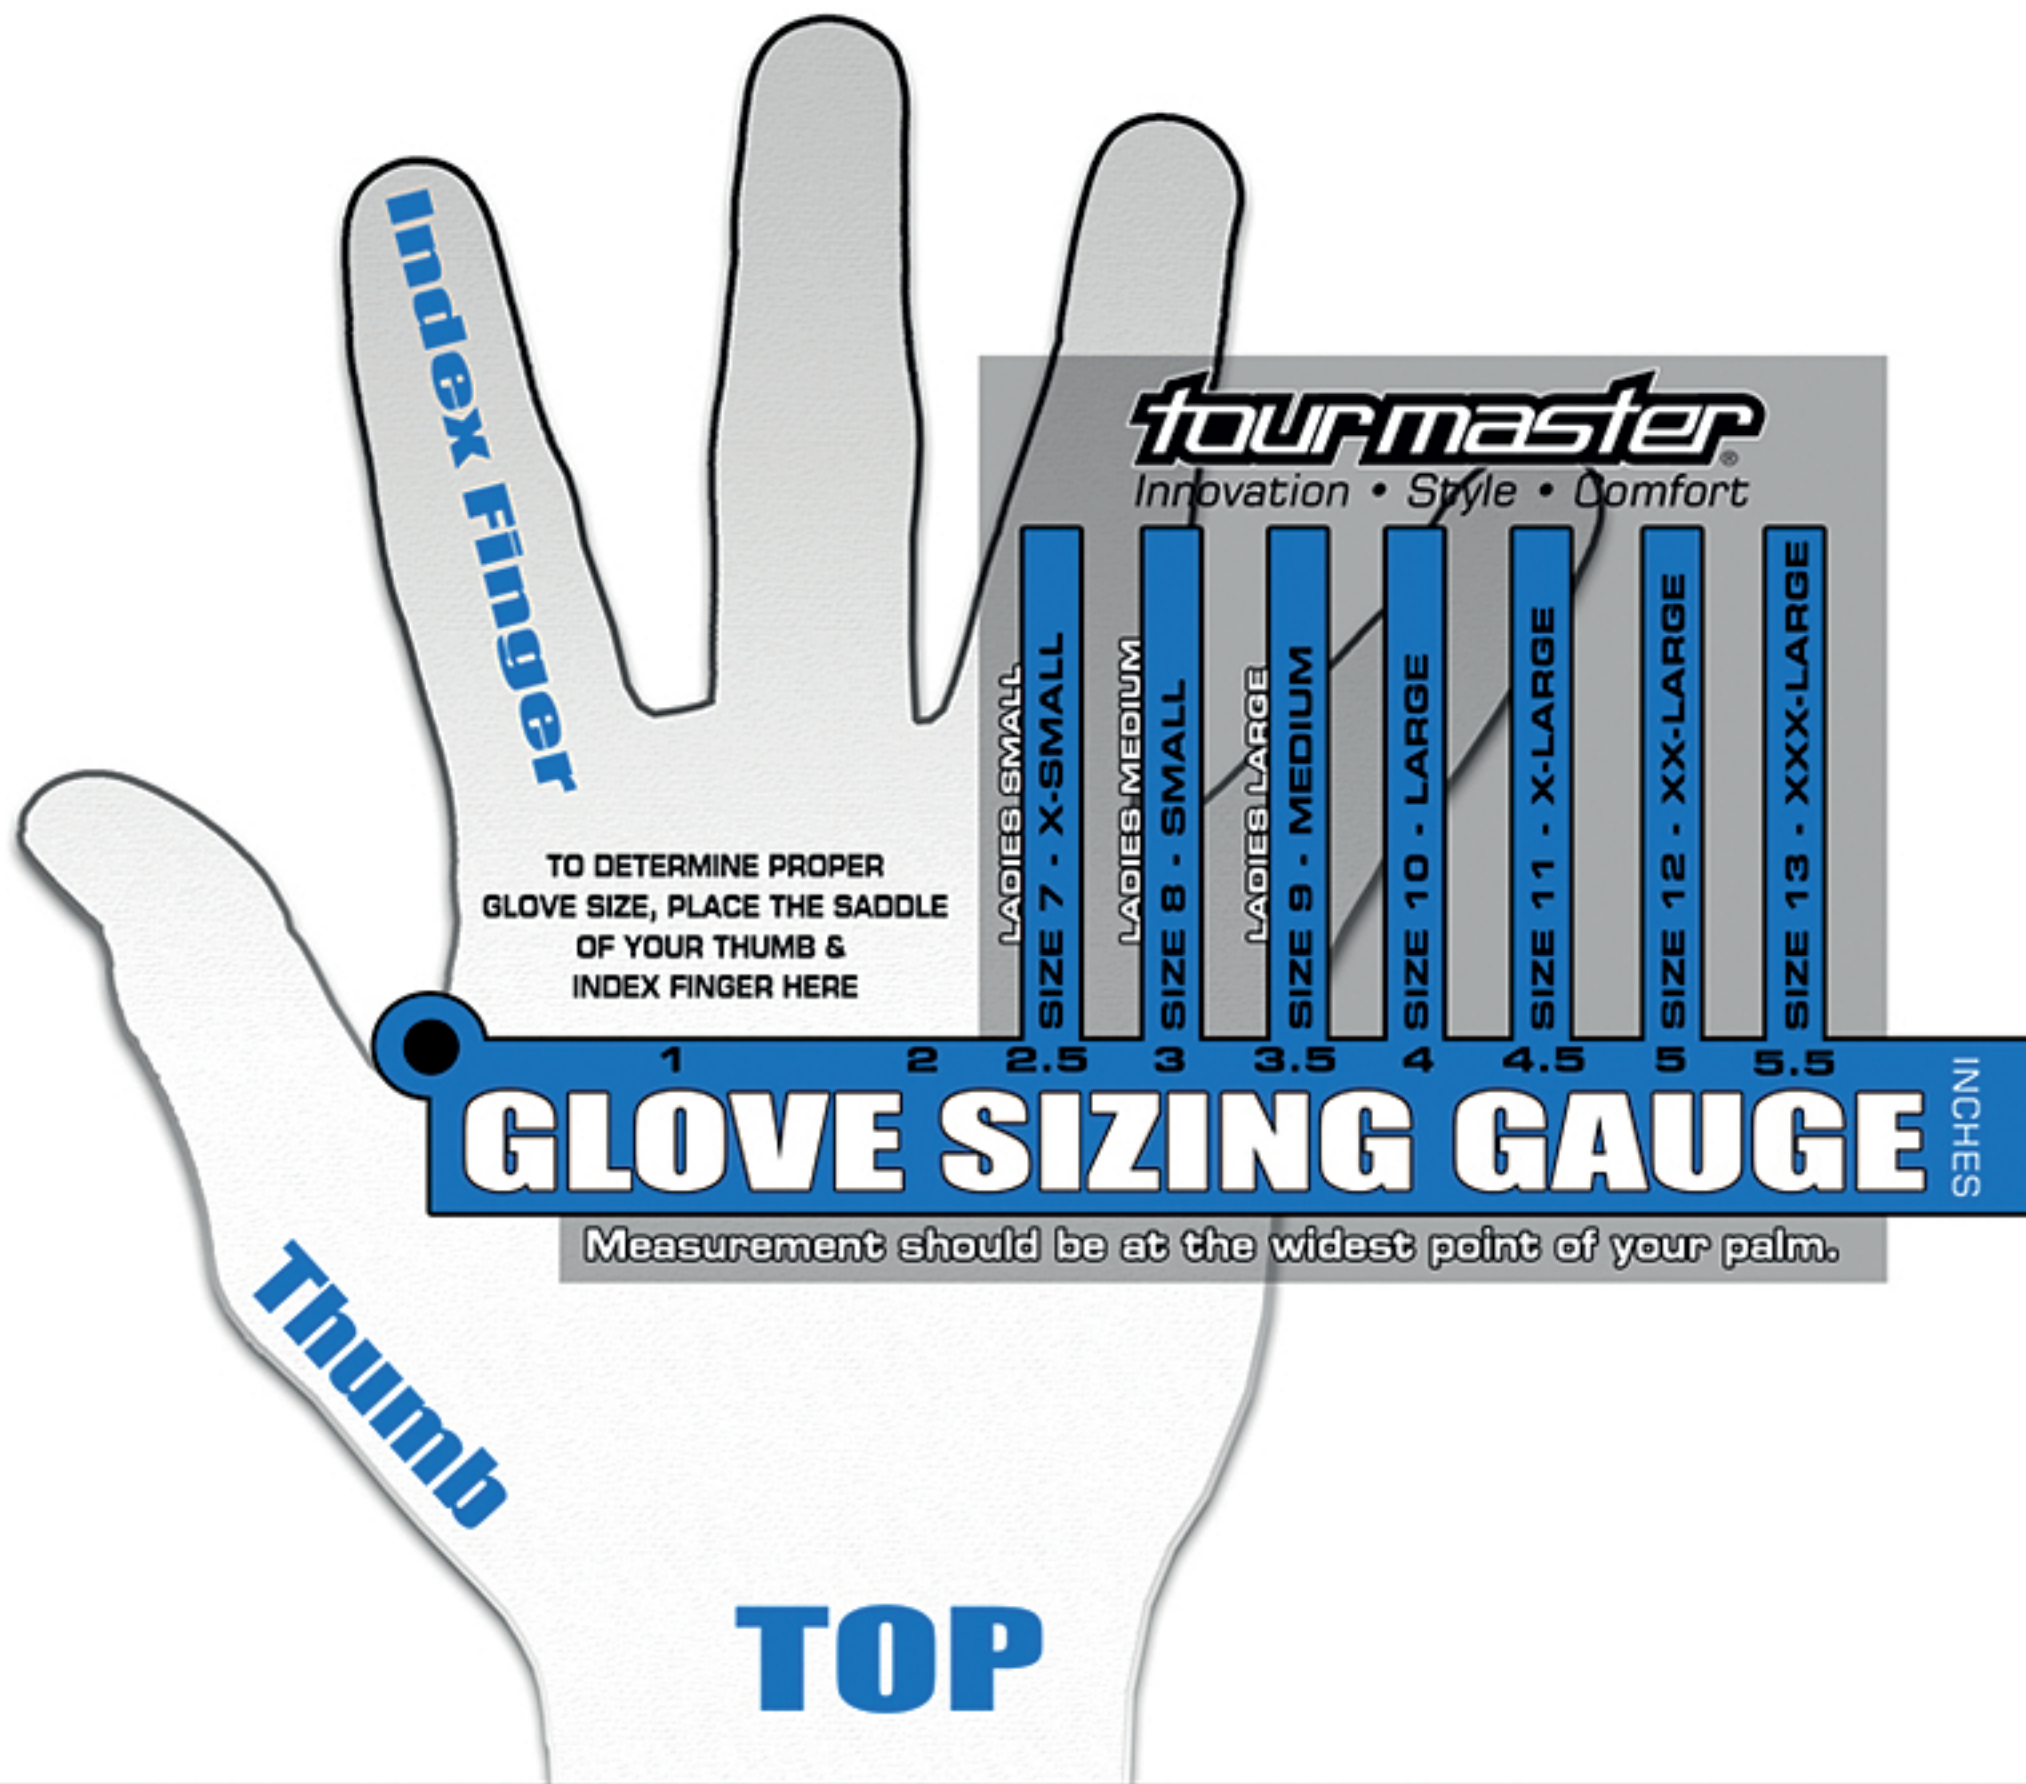

◊**IMPORTANT:** The above guage is to be used as a sizing Guide Only.

Be sure to consider weight distribution, bodyproportion and garment design when selecting a suitable size.
For optimum fit and control, be sure the gloves fit snugly.

fourmaster

FOOTWEAR SIZE CHART

US SIZES	EURO SIZES
7	40
8	41
8.5	42
9	43
10	44
11	45
12	46
12.5	47
13	48
14	49