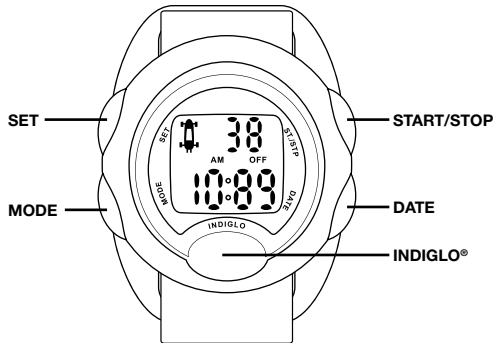

Please read instructions carefully to understand how to operate your Timex® watch. Your model may not have all of the features described in this booklet.

FEATURES

- Date and time display
- Daily alarm
- 24-hour countdown timer
- Chronograph

BASIC OPERATIONS