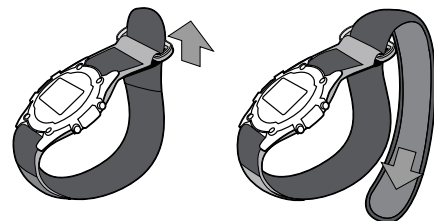

## ELASTIC WRAP

Each Timex Kids watch has an adjustable, stretch fabric, washable strap. To adjust the strap:

- Place end of elastic strap up through first buckle opening and then down through second buckle opening.
- Adjust strap to desired length.

## FAST WRAP STRAP

Some watches have FAST WRAP straps. To adjust the strap:

- Slide end of strap through D-ring.
- Pull tight to adjust and fasten for snug and comfortable fit.