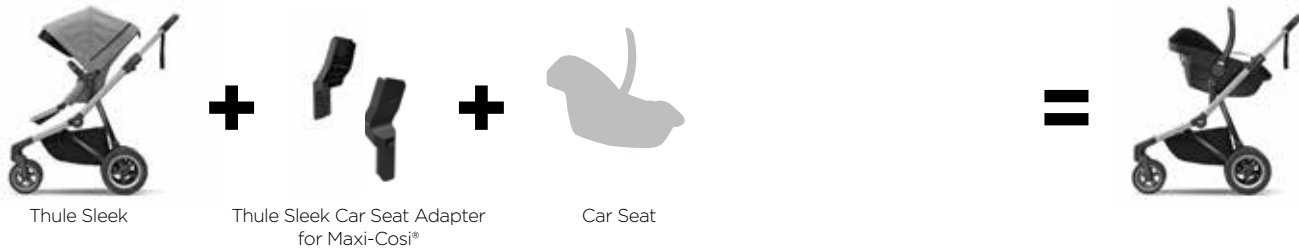

Thule Sleek Configurations

Mono, duo, or twin mode? Configure Thule Sleek to match your needs.

MONO

DUO

TWIN

Thule Sleek Bassinet, Thule Sleek Sibling Seat, and Thule Sleek Car Seat Adapter sold separately. Car seat not included. * Configuration not applicable on all car seats.

Thule Sleek Car Seat Configurations

Car seat not included. * Requires two sets of Thule Sleek Car Seat Adapters

Learn more about strollers and baby carriers we have.