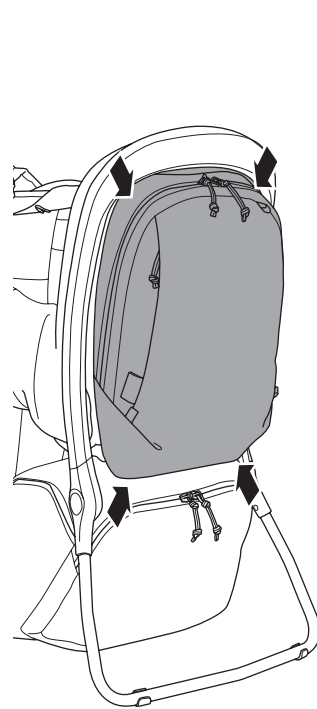

Instructions

Thule Sapling Sling Pack

3204540

5561149001

A

B

WARNING: EN

IMPORTANT - READ CAREFULLY AND KEEP FOR FUTURE REFERENCE. The child's safety may be affected if you do not follow these instructions.

- To be used under parental supervision.
- Never leave the child unattended.
- Do not let the child play with this product.
- **Strangulation Hazard!** Always keep straps stowed properly and out of reach of your child.
- Examine the Sling Pack regularly for tears, worn spots or any other signs of damage. Do not use a broken product.
- Thule Sapling Sling Pack is compatible with the Thule Sapling Child Carrier.