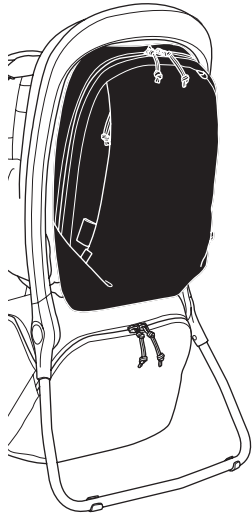

Instructions

Thule Sapling Sling Pack

3204540

5561149001

A

B

WARNING: EN

IMPORTANT - READ CAREFULLY AND KEEP FOR FUTURE REFERENCE. The child's safety may be affected if you do not follow these instructions.

- To be used under parental supervision.
- Never leave the child unattended.
- Do not let the child play with this product.
- **Strangulation Hazard!** Always keep straps stowed properly and out of reach of your child.
- Examine the Sling Pack regularly for tears, worn spots or any other signs of damage. Do not use a broken product.
- Thule Sapling Sling Pack is compatible with the Thule Sapling Child Carrier.