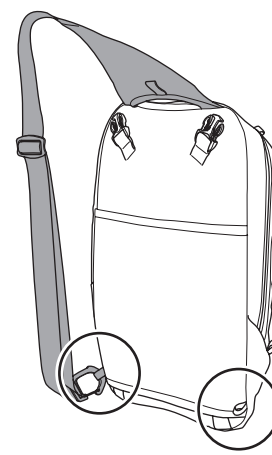

Instructions

Thule Sapling Sling Pack

3204540

5561149001

A

B

WARNING: EN

IMPORTANT - READ CAREFULLY AND KEEP FOR FUTURE REFERENCE. The child's safety may be affected if you do not follow these instructions.

- To be used under parental supervision.
- Never leave the child unattended.
- Do not let the child play with this product.
- **Strangulation Hazard!** Always keep straps stowed properly and out of reach of your child.
- Examine the Sling Pack regularly for tears, worn spots or any other signs of damage. Do not use a broken product.
- Thule Sapling Sling Pack is compatible with the Thule Sapling Child Carrier.