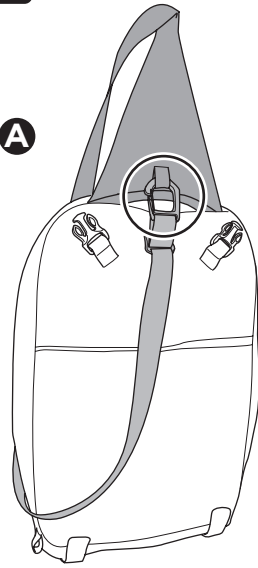

Instructions

Thule Sapling Sling Pack

3204540

5561149001

A

B

WARNING: EN

IMPORTANT - READ CAREFULLY AND KEEP FOR FUTURE REFERENCE. The child's safety may be affected if you do not follow these instructions.

- To be used under parental supervision.
- Never leave the child unattended.
- Do not let the child play with this product.
- **Strangulation Hazard!** Always keep straps stowed properly and out of reach of your child.
- Examine the Sling Pack regularly for tears, worn spots or any other signs of damage. Do not use a broken product.
- Thule Sapling Sling Pack is compatible with the Thule Sapling Child Carrier.