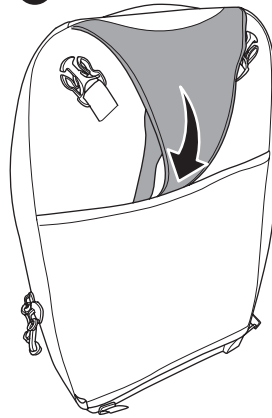

Instructions

Thule Sapling Sling Pack

3204540

5561149001

A

B

WARNING: EN

IMPORTANT - READ CAREFULLY AND KEEP FOR FUTURE REFERENCE. The child's safety may be affected if you do not follow these instructions.

- To be used under parental supervision.
- Never leave the child unattended.
- Do not let the child play with this product.
- **Strangulation Hazard!** Always keep straps stowed properly and out of reach of your child.
- Examine the Sling Pack regularly for tears, worn spots or any other signs of damage. Do not use a broken product.
- Thule Sapling Sling Pack is compatible with the Thule Sapling Child Carrier.