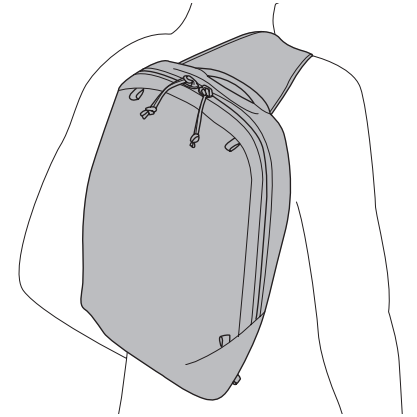

Instructions

Thule Sapling Sling Pack

3204540

5561149001

A

B

WARNING: EN

IMPORTANT - READ CAREFULLY AND KEEP FOR FUTURE REFERENCE. The child's safety may be affected if you do not follow these instructions.

- To be used under parental supervision.
- Never leave the child unattended.
- Do not let the child play with this product.
- **Strangulation Hazard!** Always keep straps stowed properly and out of reach of your child.
- Examine the Sling Pack regularly for tears, worn spots or any other signs of damage. Do not use a broken product.
- Thule Sapling Sling Pack is compatible with the Thule Sapling Child Carrier.