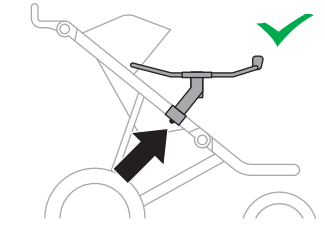

➤ Instructions

Thule Urban Glide Car Seat Adapter for Chicco[®]

20110741

!

Max 10 kg
22 lbs

! Only use adapter with approved car seat models.
Please check **thule** for compatible car seat models

!

i Ensure infant carrier is properly inserted in frame