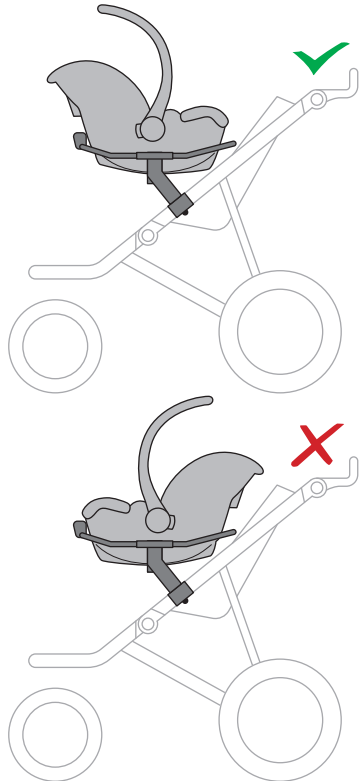

➤ Instructions

Thule Urban Glide Car Seat Adapter for Chicco[®]

20110741

!

Max 10 kg
22 lbs

! Only use adapter with approved car seat models.
Please check **thule** for compatible car seat models

!

i Ensure infant carrier is properly inserted in frame