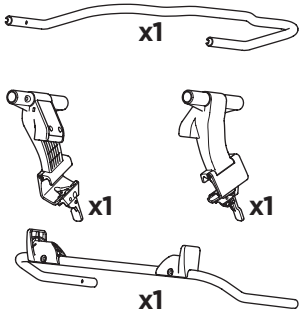

➤ Instructions

Thule Urban Glide Car Seat Adapter for Chicco[®]

20110741

!

Max 10 kg
22 lbs

! Only use adapter with approved car seat models.
Please check **thule** for compatible car seat models

!

i Ensure infant carrier is properly inserted in frame