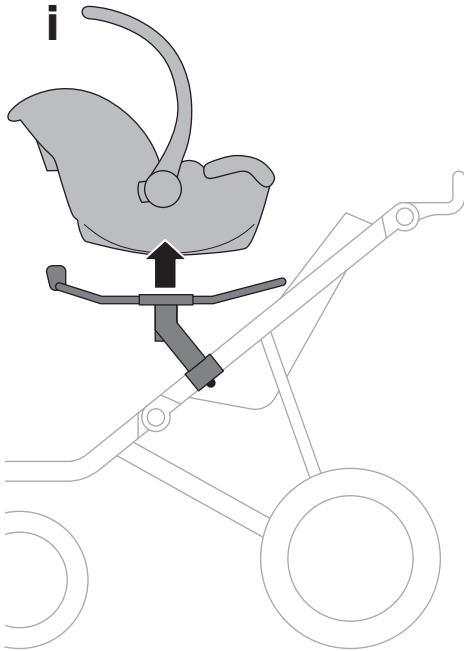

➤ Instructions

Thule Urban Glide Car Seat Adapter for Chicco[®]

20110741

!

Max 10 kg
22 lbs

! Only use adapter with approved car seat models.
Please check **thule** for compatible car seat models

!

i Ensure infant carrier is properly inserted in frame