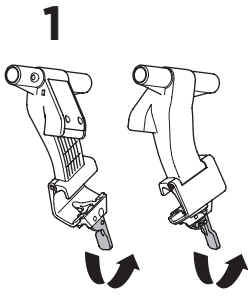

➤ Instructions

Thule Urban Glide Car Seat Adapter for Chicco[®]

20110741

!

Max 10 kg
22 lbs

! Only use adapter with approved car seat models.
Please check **thule** for compatible car seat models

!

i Ensure infant carrier is properly inserted in frame