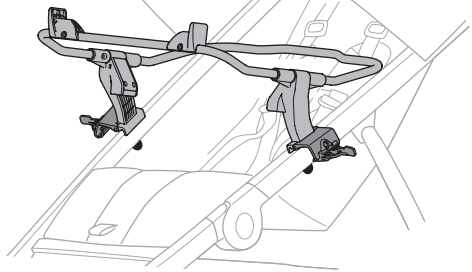

➤ Instructions

Thule Urban Glide Car Seat Adapter for Chicco[®]

20110741

!

Max 10 kg
22 lbs

! Only use adapter with approved car seat models.
Please check **thule** for compatible car seat models

!

i Ensure infant carrier is properly inserted in frame