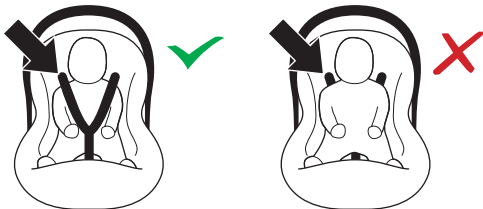

➤ Instructions

Thule Urban Glide Car Seat Adapter for Chicco[®]

20110741

!

Max 10 kg
22 lbs

! Only use adapter with approved car seat models.
Please check **thule** for compatible car seat models

!

i Ensure infant carrier is properly inserted in frame