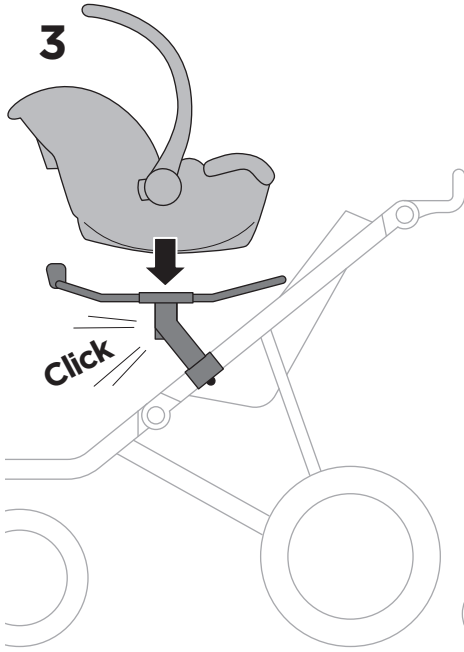

➤ Instructions

Thule Urban Glide Car Seat Adapter for Chicco[®]

20110741

!

Max 10 kg
22 lbs

! Only use adapter with approved car seat models.
Please check **thule** for compatible car seat models

!

i Ensure infant carrier is properly inserted in frame