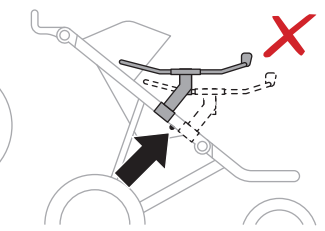

➤ Instructions

Thule Urban Glide Car Seat Adapter for Chicco[®]

20110741

!

Max 10 kg
22 lbs

! Only use adapter with approved car seat models.
Please check **thule** for compatible car seat models

!

i Ensure infant carrier is properly inserted in frame