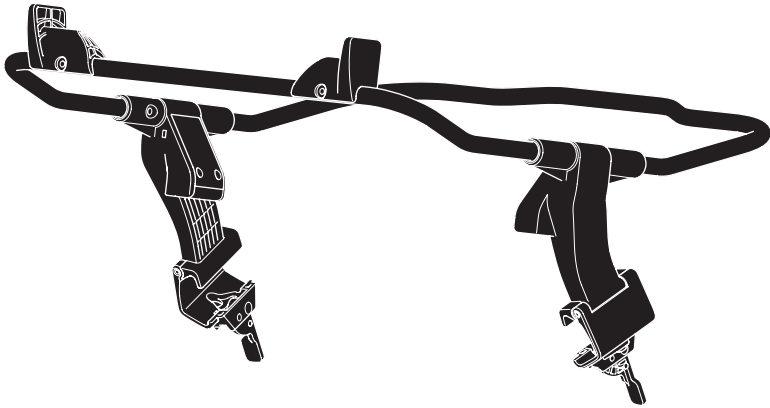

➤ Instructions

Thule Urban Glide Car Seat Adapter for Chicco[®]

20110741

!

Max 10 kg
22 lbs

! Only use adapter with approved car seat models.
Please check **thule** for compatible car seat models

!

i Ensure infant carrier is properly inserted in frame