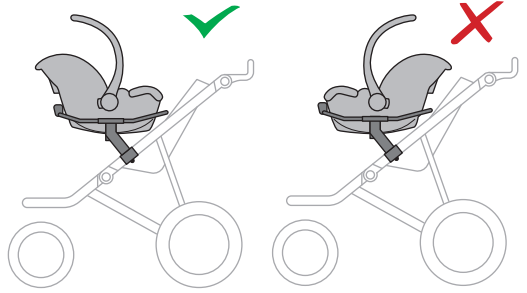

➤ Instructions

Thule Urban Glide Car Seat Adapter for Chicco[®]

20110741

!

Max 10 kg
22 lbs

! Only use adapter with approved car seat models.
Please check **thule** for compatible car seat models

!

i Ensure infant carrier is properly inserted in frame