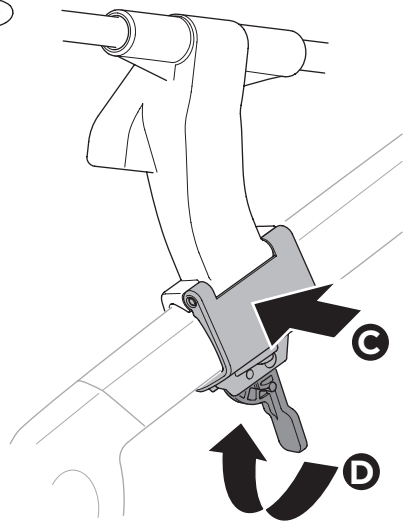

➤ Instructions

Thule Urban Glide Car Seat Adapter for Chicco[®]

20110741

!

Max 10 kg
22 lbs

! Only use adapter with approved car seat models.
Please check **thule** for compatible car seat models

!

i Ensure infant carrier is properly inserted in frame