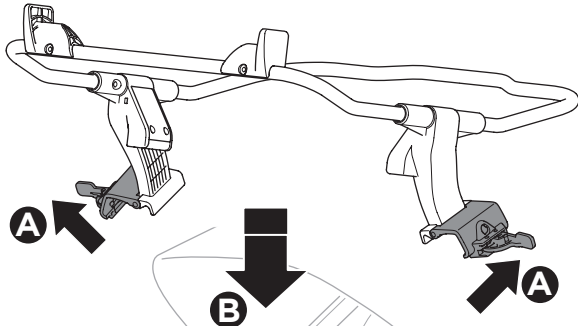

➤ Instructions

Thule Urban Glide Car Seat Adapter for Chicco[®]

20110741

!

Max 10 kg
22 lbs

! Only use adapter with approved car seat models.
Please check **thule** for compatible car seat models

!

i Ensure infant carrier is properly inserted in frame