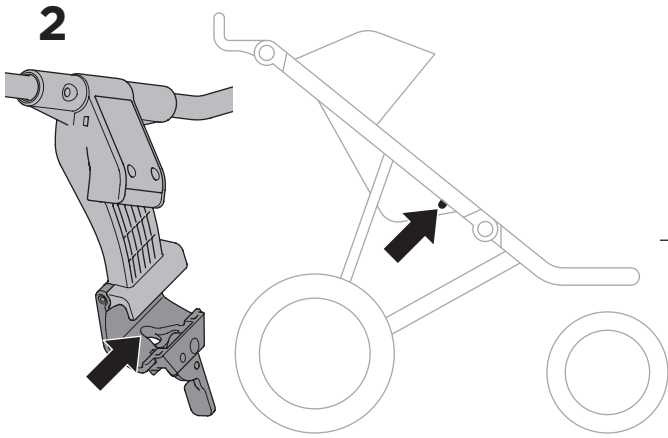

➤ Instructions

Thule Urban Glide Car Seat Adapter for Chicco[®]

20110741

!

Max 10 kg
22 lbs

! Only use adapter with approved car seat models.
Please check **thule** for compatible car seat models

!

i Ensure infant carrier is properly inserted in frame