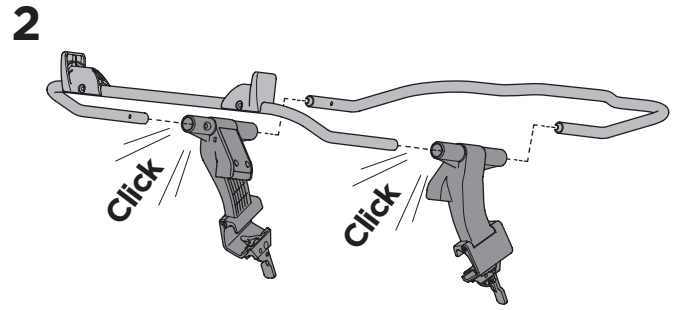

➤ Instructions

Thule Urban Glide Car Seat Adapter for Chicco[®]

20110741

!

Max 10 kg
22 lbs

! Only use adapter with approved car seat models.
Please check **thule** for compatible car seat models

!

i Ensure infant carrier is properly inserted in frame