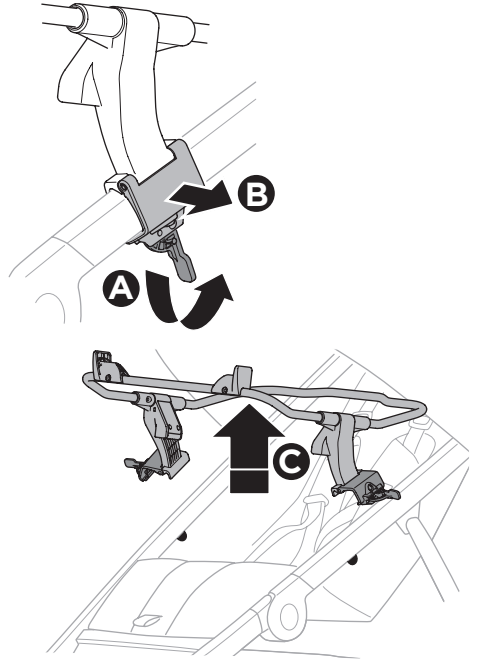

➤ Instructions

Thule Urban Glide Car Seat Adapter for Chicco[®]

20110741

!

Max 10 kg
22 lbs

! Only use adapter with approved car seat models.
Please check **thule** for compatible car seat models

!

i Ensure infant carrier is properly inserted in frame