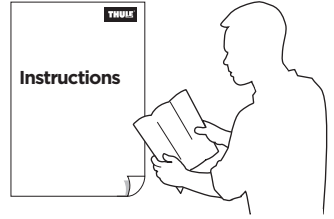

➤ Instructions

Thule Urban Glide Car Seat Adapter for Chicco[®]

20110741

!

Max 10 kg
22 lbs

! Only use adapter with approved car seat models.
Please check **thule** for compatible car seat models

!

i Ensure infant carrier is properly inserted in frame