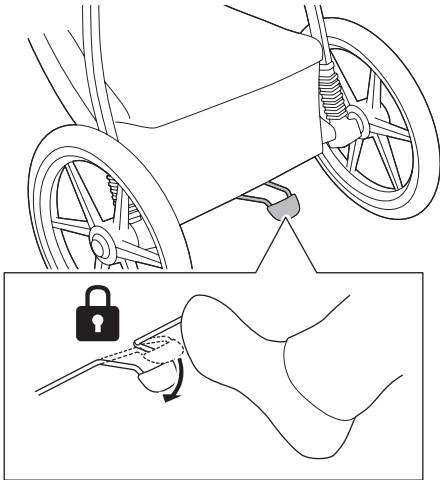

➤ Instructions

Thule Urban Glide Car Seat Adapter for Chicco[®]

20110741

!

Max 10 kg
22 lbs

! Only use adapter with approved car seat models.
Please check **thule** for compatible car seat models

!

i Ensure infant carrier is properly inserted in frame