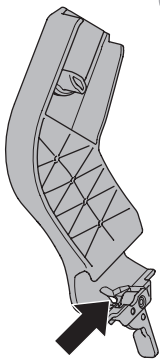

➤ Instructions

Thule Urban Glide
Car Seat Adapter for Maxi Cosi[®]
20110740

Max 10 kg
22 lbs

Only use adapter with approved car seat models.
Please check **thule** for compatible car seat models

1

2

3

i Ensure infant carrier is properly inserted in frame