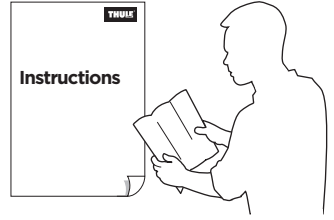

➤ Instructions

Thule Urban Glide
Car Seat Adapter for Maxi Cosi[®]
20110740

Max 10 kg
22 lbs

Only use adapter with approved car seat models.
Please check **thule** for compatible car seat models

1

2

3

i Ensure infant carrier is properly inserted in frame