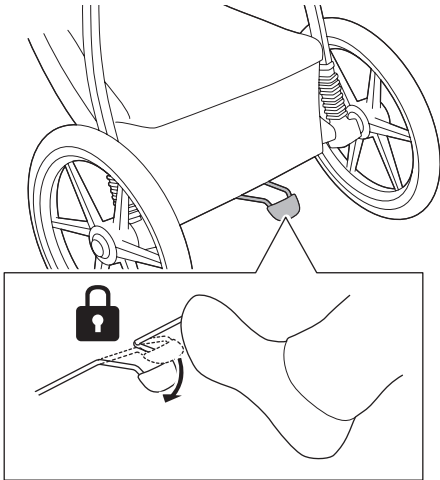

➤ Instructions

Thule Urban Glide
Car Seat Adapter for Maxi Cosi[®]
20110740

Max 10 kg
22 lbs

Only use adapter with approved car seat models.
Please check **thule** for compatible car seat models

1

2

3

i Ensure infant carrier is properly inserted in frame