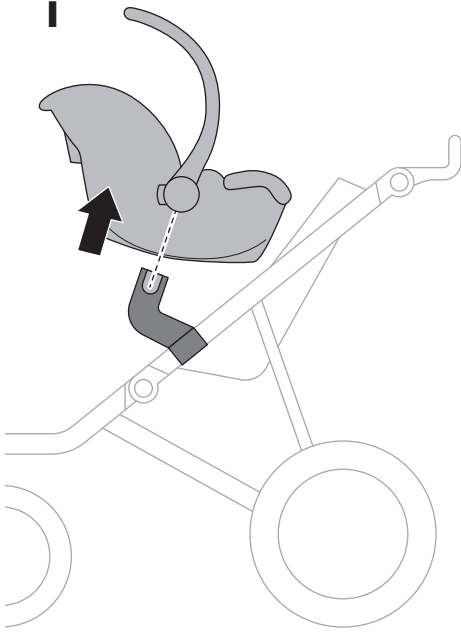

3

i Ensure infant carrier is properly inserted in frame

i

Discover other travel gear and accessories on our website.