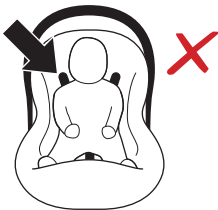

➤ Instructions

Thule Urban Glide
Car Seat Adapter for Maxi Cosi[®]
20110740

Max 10 kg
22 lbs

Only use adapter with approved car seat models.
Please check **thule** for compatible car seat models

1

2

3

i Ensure infant carrier is properly inserted in frame