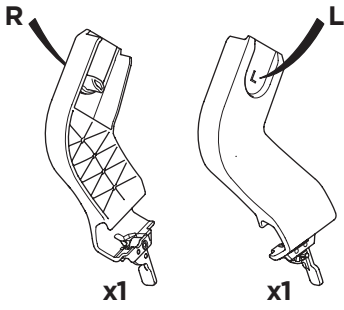

➤ Instructions

Thule Urban Glide
Car Seat Adapter for Maxi Cosi[®]
20110740

Max 10 kg
22 lbs

Only use adapter with approved car seat models.
Please check **thule** for compatible car seat models

1

2

3

i Ensure infant carrier is properly inserted in frame