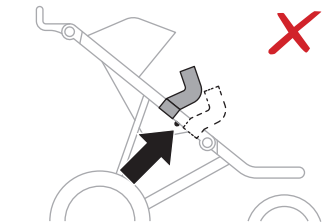

➤ Instructions

Thule Urban Glide
Car Seat Adapter for Maxi Cosi[®]
20110740

Max 10 kg
22 lbs

Only use adapter with approved car seat models.
Please check **thule** for compatible car seat models

1

2

3

i Ensure infant carrier is properly inserted in frame