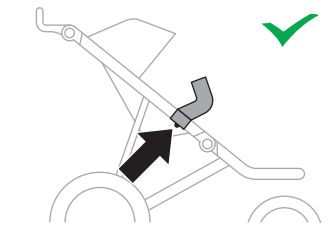

➤ Instructions

Thule Urban Glide
Car Seat Adapter for Maxi Cosi[®]
20110740

Max 10 kg
22 lbs

Only use adapter with approved car seat models.
Please check **thule** for compatible car seat models

1

2

3

i Ensure infant carrier is properly inserted in frame