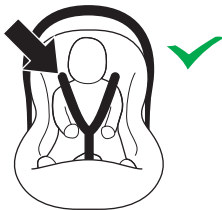

➤ Instructions

Thule Urban Glide
Car Seat Adapter for Maxi Cosi[®]
20110740

Max 10 kg
22 lbs

Only use adapter with approved car seat models.
Please check **thule** for compatible car seat models

1

2

3

i Ensure infant carrier is properly inserted in frame