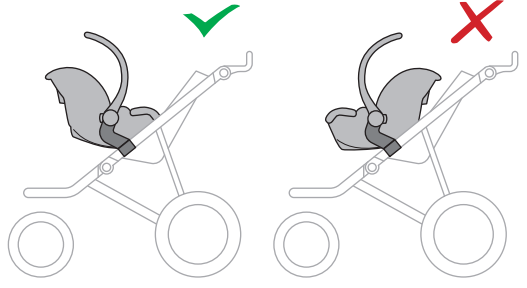

➤ Instructions

Thule Urban Glide
Car Seat Adapter for Maxi Cosi[®]
20110740

Max 10 kg
22 lbs

Only use adapter with approved car seat models.
Please check **thule** for compatible car seat models

1

2

3

i Ensure infant carrier is properly inserted in frame