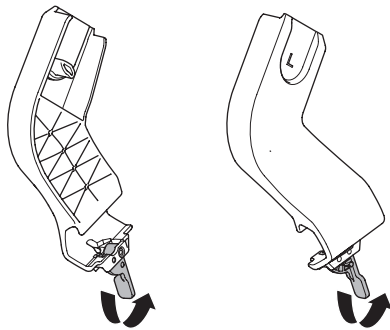

➤ Instructions

Thule Urban Glide
Car Seat Adapter for Maxi Cosi[®]
20110740

Max 10 kg
22 lbs

Only use adapter with approved car seat models.
Please check **thule** for compatible car seat models

1

2

3

i Ensure infant carrier is properly inserted in frame