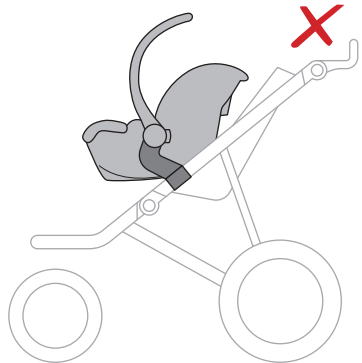

➤ Instructions

Thule Urban Glide
Car Seat Adapter for Maxi Cosi[®]
20110740

Max 10 kg
22 lbs

Only use adapter with approved car seat models.
Please check **thule** for compatible car seat models

1

2

3

i Ensure infant carrier is properly inserted in frame