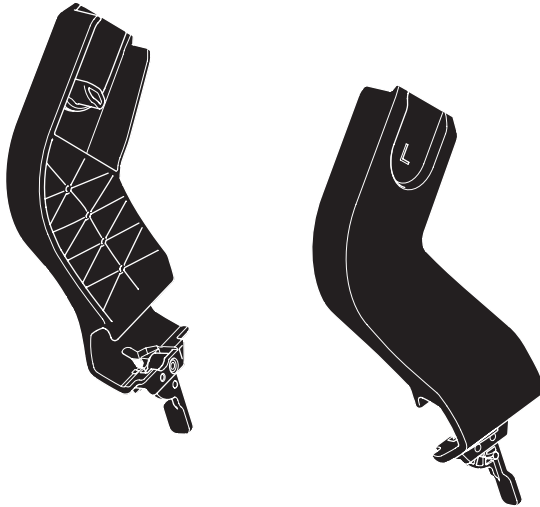

➤ Instructions

Thule Urban Glide
Car Seat Adapter for Maxi Cosi[®]
20110740

Max 10 kg
22 lbs

Only use adapter with approved car seat models.
Please check **thule** for compatible car seat models

1

2

3

i Ensure infant carrier is properly inserted in frame