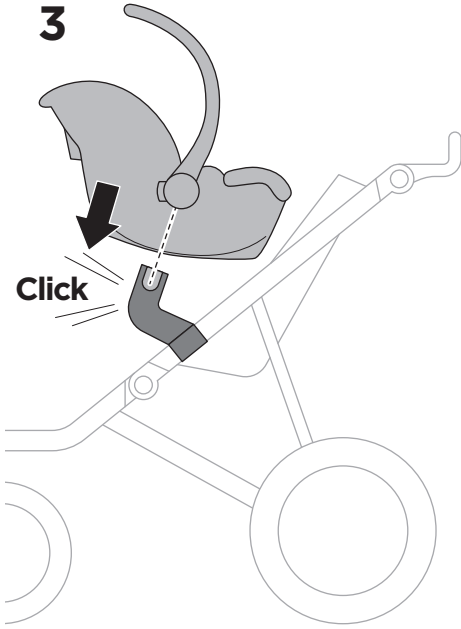

➤ Instructions

Thule Urban Glide
Car Seat Adapter for Maxi Cosi[®]
20110740

Max 10 kg
22 lbs

Only use adapter with approved car seat models.
Please check **thule** for compatible car seat models

1

2

3

i Ensure infant carrier is properly inserted in frame