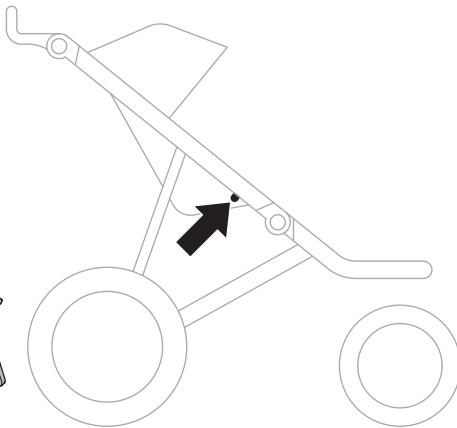

➤ Instructions

Thule Urban Glide
Car Seat Adapter for Maxi Cosi[®]
20110740

Max 10 kg
22 lbs

Only use adapter with approved car seat models.
Please check **thule** for compatible car seat models

1

2

3

i Ensure infant carrier is properly inserted in frame