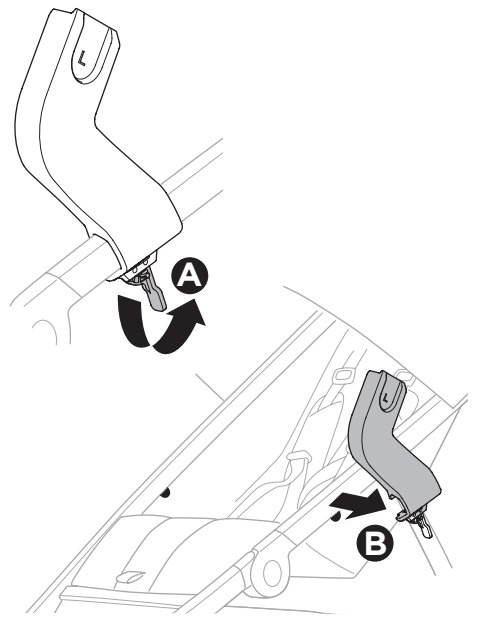

3

i Ensure infant carrier is properly inserted in frame

i

Discover other travel gear and accessories on our website.