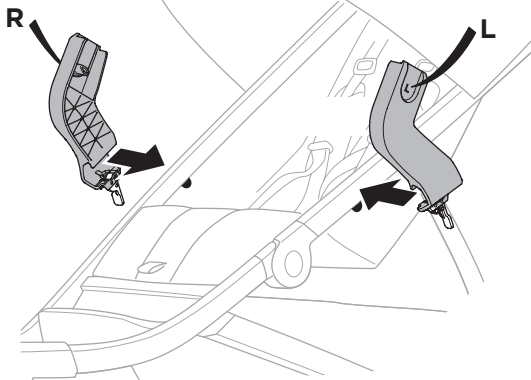

➤ Instructions

Thule Urban Glide
Car Seat Adapter for Maxi Cosi[®]
20110740

Max 10 kg
22 lbs

Only use adapter with approved car seat models.
Please check **thule** for compatible car seat models

1

2

3

i Ensure infant carrier is properly inserted in frame