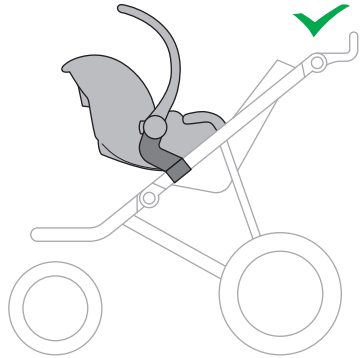

➤ Instructions

Thule Urban Glide
Car Seat Adapter for Maxi Cosi[®]
20110740

Max 10 kg
22 lbs

Only use adapter with approved car seat models.
Please check **thule** for compatible car seat models

1

2

3

i Ensure infant carrier is properly inserted in frame