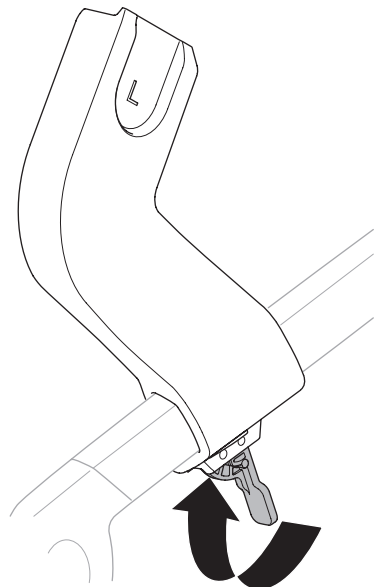

➤ Instructions

Thule Urban Glide
Car Seat Adapter for Maxi Cosi[®]
20110740

Max 10 kg
22 lbs

Only use adapter with approved car seat models.
Please check **thule** for compatible car seat models

1

2

3

i Ensure infant carrier is properly inserted in frame