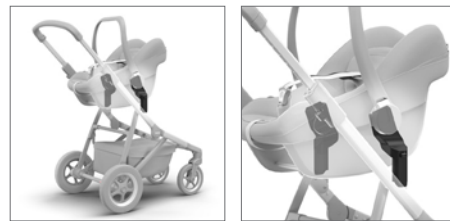

THULE SPRING CAR SEAT ADAPTER
FOR MAXI-COSI®

Thule Spring Car Seat Adapter for Maxi-Cosi®

Go from car to stroller with an adapter that lets you quickly and easily attach an infant car seat to your Thule Spring stroller.

- 1. Easy click-in installation and removal

1

MODEL NUMBER

11300410

AVAILABLE

Now

CATEGORY

Active with Kids