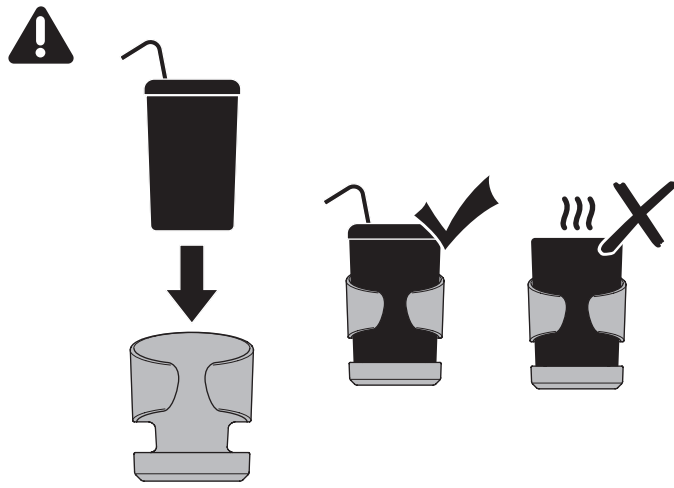

# > Instructions

Thule stroller cup holder  
11300406

501-8900-01

## ! WARNING:

IMPORTANT - READ CAREFULLY AND KEEP FOR FUTURE REFERENCE. The child's safety may be affected if you do not follow these instructions.

- Ensure that all the locking devices are engaged before use.
- Do not let the child play with this product.
- Never leave the child unattended.
- The child carrier will become unstable if the manufacturer's recommended load is exceeded.
- Before folding the chassis, make sure to remove any container from the cup holder.
- Do not use in rough terrain.
- Do not use the Thule stroller cup holder to hold hot liquids or food items.
- Clean the cup holder with a cloth and warm water. Dry it with a dry cloth.
- Only use Thule stroller cup holder with approved stroller models, please check Thule.com for compatible stroller models.