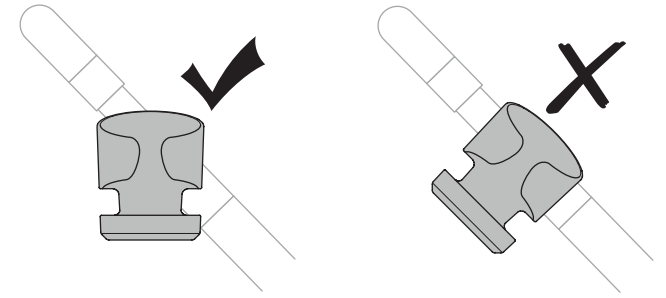

> Instructions

Thule stroller cup holder
11300406

501-8900-01

! WARNING:

IMPORTANT - READ CAREFULLY AND KEEP FOR FUTURE REFERENCE. The child's safety may be affected if you do not follow these instructions.

- Ensure that all the locking devices are engaged before use.
- Do not let the child play with this product.
- Never leave the child unattended.
- The child carrier will become unstable if the manufacturer's recommended load is exceeded.
- Before folding the chassis, make sure to remove any container from the cup holder.
- Do not use in rough terrain.
- Do not use the Thule stroller cup holder to hold hot liquids or food items.
- Clean the cup holder with a cloth and warm water. Dry it with a dry cloth.
- Only use Thule stroller cup holder with approved stroller models, please check Thule.com for compatible stroller models.

1

2

i

i

Discover other strollers and baby carriers on our website.