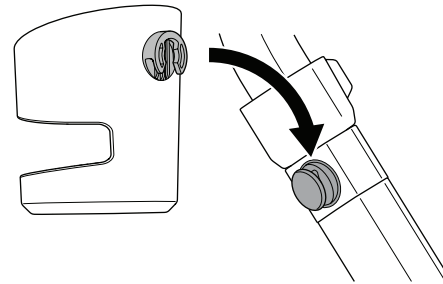

> Instructions

Thule stroller cup holder
11300406

501-8900-01

! WARNING:

IMPORTANT - READ CAREFULLY AND KEEP FOR FUTURE REFERENCE. The child's safety may be affected if you do not follow these instructions.

- Ensure that all the locking devices are engaged before use.
- Do not let the child play with this product.
- Never leave the child unattended.
- The child carrier will become unstable if the manufacturer's recommended load is exceeded.
- Before folding the chassis, make sure to remove any container from the cup holder.
- Do not use in rough terrain.
- Do not use the Thule stroller cup holder to hold hot liquids or food items.
- Clean the cup holder with a cloth and warm water. Dry it with a dry cloth.
- Only use Thule stroller cup holder with approved stroller models, please check Thule.com for compatible stroller models.

1

2

i

i

Discover other strollers and baby carriers on our website.