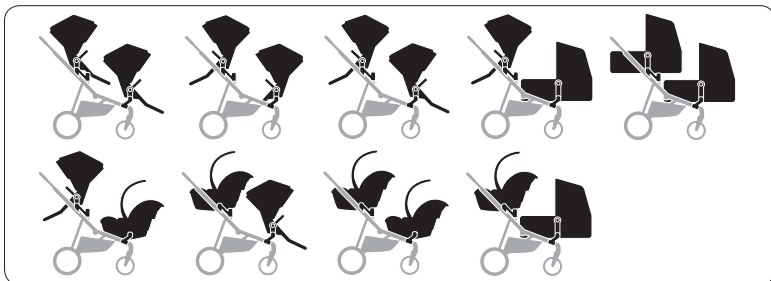

➤ Instructions

Thule Sleek Adapter Kit

11000326

				
MAX kg 	 15 kg + 15 kg	 9 kg + 9 kg	 9 kg + 9 kg	 15 kg + 9 kg
MAX kg 	5 kg			

				
MAX lbs 	 33 lbs + 33 lbs	 20 lbs + 20 lbs	 20 lbs + 20 lbs	 33 lbs + 20 lbs
MAX lbs 	11 lbs			

Approved configurations

Not Approved configurations

IMPORTANT

Keep these instructions for future reference. Your child's safety may be affected if you do not follow these instructions.

WARNING!

- Ensure that all the locking devices are engaged before use.
- Do not let your child play with this product.
- Only use replacement parts supplied or approved by the manufacturer.
- This child carrier will become unstable if the manufacturer's recommended load is exceeded.