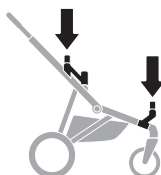

Approved configurations