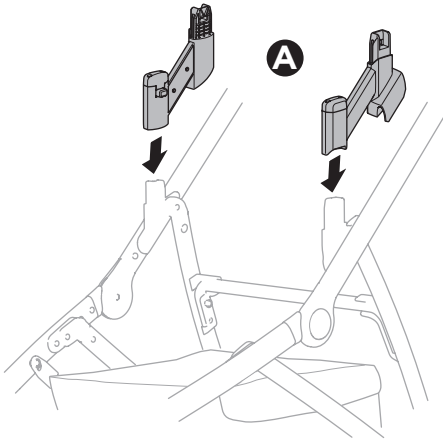

Approved configurations

Not Approved configurations

IMPORTANT

Keep these instructions for future reference. Your child's safety may be affected if you do not follow these instructions.

WARNING!

- Ensure that all the locking devices are engaged before use.
- Do not let your child play with this product.
- Only use replacement parts supplied or approved by the manufacturer.
- This child carrier will become unstable if the manufacturer's recommended load is exceeded.

IMPORTANT INFORMATION

Thule Sleek Adapter kit is compatible with Thule Sleek, Thule Sleek Sibling Seat, Thule Sleek Bassinet and Thule Sleek Car Seat Adapters.

1

2

3

i