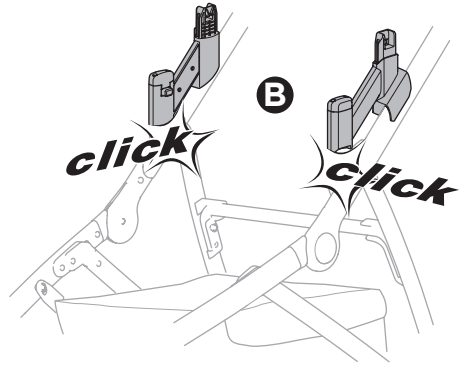

Approved configurations

Not Approved configurations

IMPORTANT

Keep these instructions for future reference. Your child's safety may be affected if you do not follow these instructions.

WARNING!

- Ensure that all the locking devices are engaged before use.
- Do not let your child play with this product.
- Only use replacement parts supplied or approved by the manufacturer.
- This child carrier will become unstable if the manufacturer's recommended load is exceeded.

IMPORTANT INFORMATION

Thule Sleek Adapter kit is compatible with Thule Sleek, Thule Sleek Sibling Seat, Thule Sleek Bassinet and Thule Sleek Car Seat Adapters.

1

2

3

i