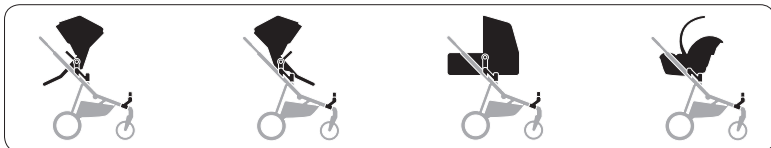

Not Approved configurations