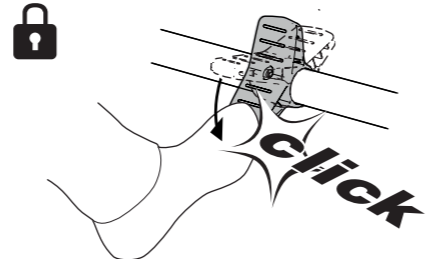

### MAINTENANCE

- Thule Sleek Bassinet Rain Cover can be hand washed with mild soap & warm water.
- Rinse well. Hang to air dry completely.
- No bleach. Do not iron. Do not dry clean.

### IMPORTANT INFORMATION

Thule Sleek Bassinet Rain Cover is compatible with Thule Sleek Bassinet.

1

2

i

i