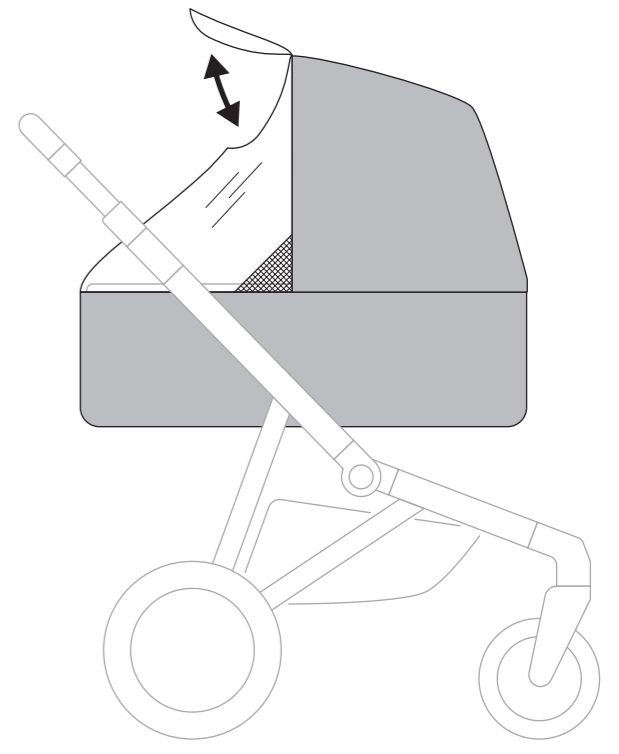

### IMPORTANT INFORMATION

Thule Sleek Bassinet Rain Cover is compatible with Thule Sleek Bassinet.

1

2

i

i