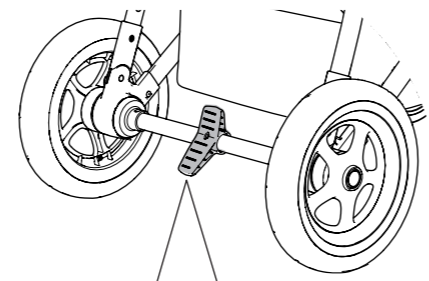

> Instructions

Thule Sleek Bassinet Rain Cover
11000325

501-8375-03

Bring your life
thule.com

IMPORTANT

Keep these instructions for future reference. Your child's safety may be affected if you do not follow these instructions.

⚠ WARNING!

- To be used under parental supervision.
- Never leave your child unattended.
- Do not use this child carrier around or near an open fire or exposed flame. Carelessness causes fire.
- Do not let your child play with this product.

MAINTENANCE

- Thule Sleek Bassinet Rain Cover can be hand washed with mild soap & warm water.
- Rinse well. Hang to air dry completely.
- No bleach. Do not iron. Do not dry clean.

IMPORTANT INFORMATION

Thule Sleek Bassinet Rain Cover is compatible with Thule Sleek Bassinet.

1

2

i

i