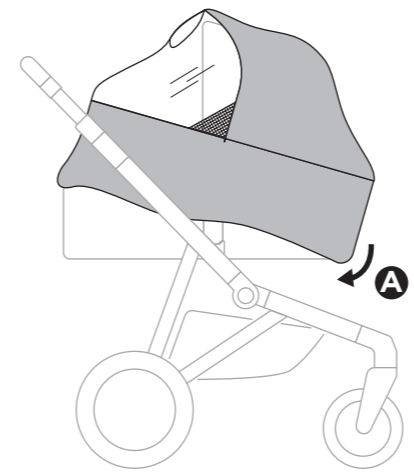

### IMPORTANT INFORMATION

Thule Sleek Bassinet Rain Cover is compatible with Thule Sleek Bassinet.

1

2

i

i