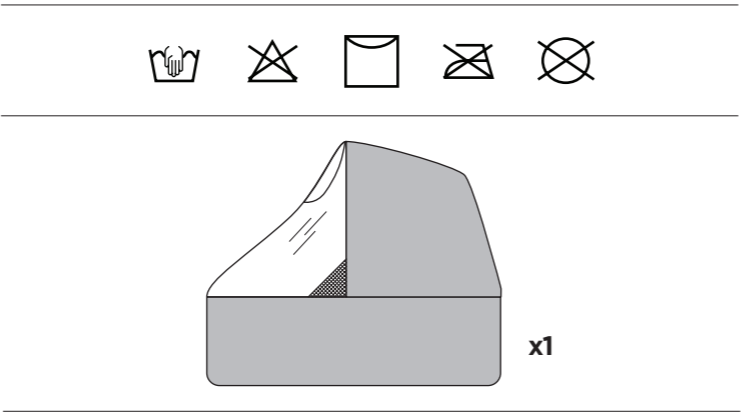

> Instructions

Thule Sleek Bassinet Rain Cover
11000325

501-8375-03

Bring your life
thule.com

IMPORTANT

Keep these instructions for future reference. Your child's safety may be affected if you do not follow these instructions.

⚠ WARNING!

- To be used under parental supervision.
- Never leave your child unattended.
- Do not use this child carrier around or near an open fire or exposed flame. Carelessness causes fire.
- Do not let your child play with this product.

MAINTENANCE

- Thule Sleek Bassinet Rain Cover can be hand washed with mild soap & warm water.
- Rinse well. Hang to air dry completely.
- No bleach. Do not iron. Do not dry clean.

IMPORTANT INFORMATION

Thule Sleek Bassinet Rain Cover is compatible with Thule Sleek Bassinet.

1

2

i

i