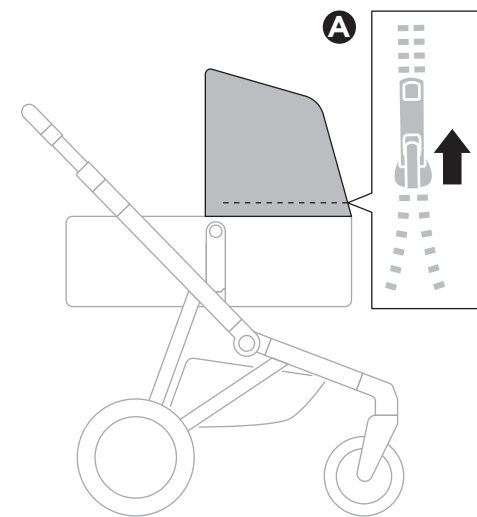

### IMPORTANT INFORMATION

Thule Sleek Mesh Cover Bassinet is compatible with Thule Sleek Bassinet.

1

i

2

i