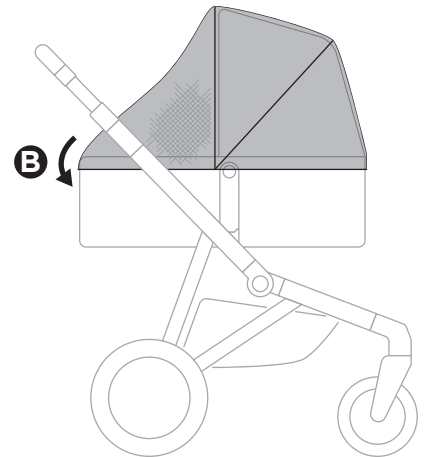

### IMPORTANT INFORMATION

Thule Sleek Mesh Cover Bassinet is compatible with Thule Sleek Bassinet.

1

i

2

i