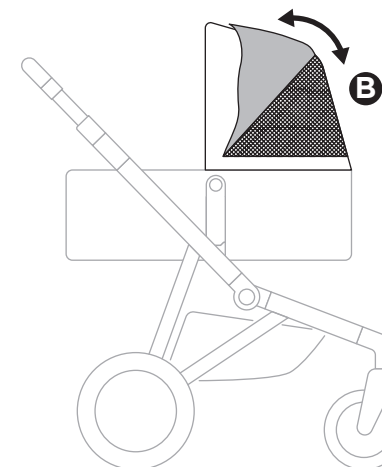

### IMPORTANT INFORMATION

Thule Sleek Mesh Cover Bassinet is compatible with Thule Sleek Bassinet.

1

i

2

i