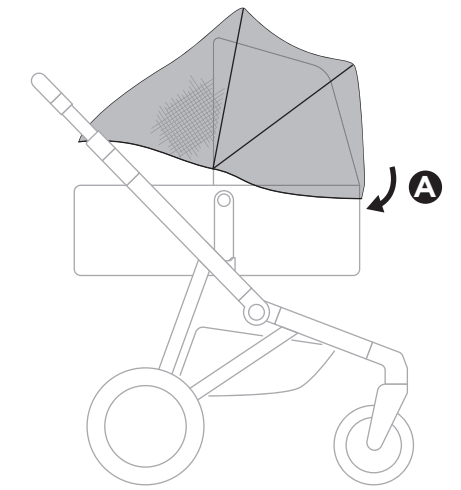

# > Instructions

Thule Sleek  
Mesh Cover Bassinet  
11000310

501-8373-02

Bring your life

### IMPORTANT INFORMATION

Thule Sleek Mesh Cover Bassinet is compatible with Thule Sleek Bassinet.

1

i

2

i