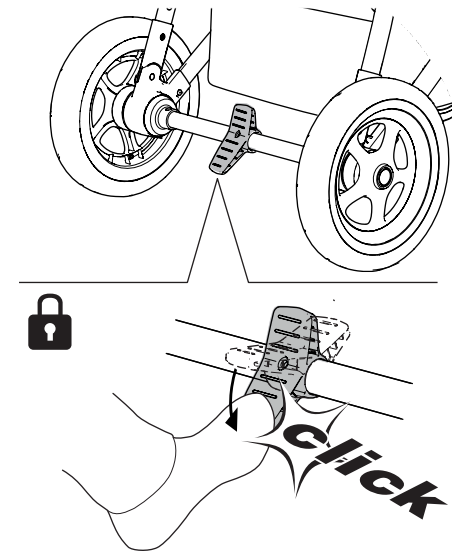

> Instructions

Thule Sleek
Mesh Cover Bassinet
11000310

501-8373-02

Bring your life

IMPORTANT

Keep these instructions for future reference. Your child's safety may be affected if you do not follow these instructions.

⚠ WARNING!

- Never leave your child unattended.
- Do not use this child carrier around or near an open fire or exposed flame. Carelessness causes fire.
- Do not let your child play with this product.

MAINTENANCE

- Thule Sleek Mesh Cover Bassinet can be gently machine wash separately or with like items using mild soap & warm water.
- Maximum water temperature 30 degrees Celsius.
- Rinse well & spin dry with no heat. Hang to air dry completely.
- No bleach. Do not iron. Do not dry clean.

IMPORTANT INFORMATION

Thule Sleek Mesh Cover Bassinet is compatible with Thule Sleek Bassinet.

1

i

2

i