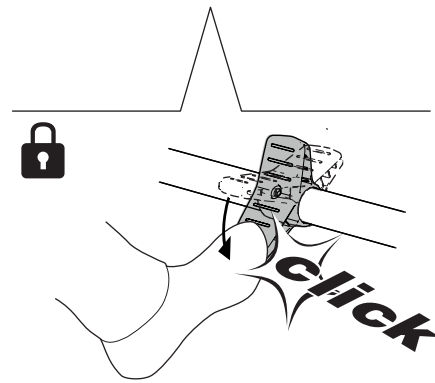

### MAINTENANCE

- Thule Sleek Mesh Cover can be gently machine wash separately or with like items using mild soap & warm water.
- Maximum water temperature 30 degrees Celsius.
- Rinse well & spin dry with no heat. Hang to air dry completely.
- No bleach. Do not iron. Do not dry clean.

### IMPORTANT INFORMATION

Thule Sleek Mesh Cover is compatible with Thule Sleek main seat, and Thule Sleek Sibling Seat.

1

2

i

3