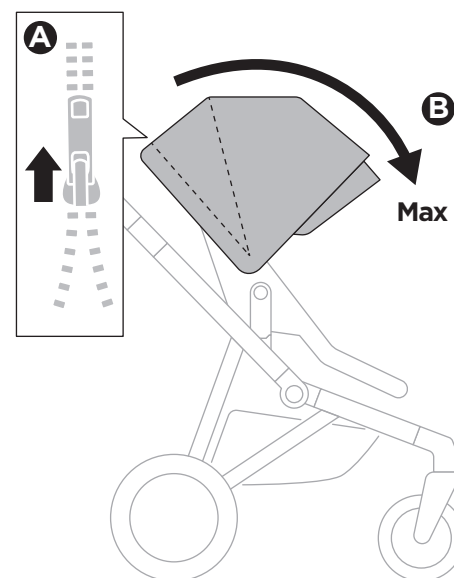

### MAINTENANCE

- Thule Sleek Mesh Cover can be gently machine wash separately or with like items using mild soap & warm water.
- Maximum water temperature 30 degrees Celsius.
- Rinse well & spin dry with no heat. Hang to air dry completely.
- No bleach. Do not iron. Do not dry clean.

### IMPORTANT INFORMATION

Thule Sleek Mesh Cover is compatible with Thule Sleek main seat, and Thule Sleek Sibling Seat.

1

2

i

3