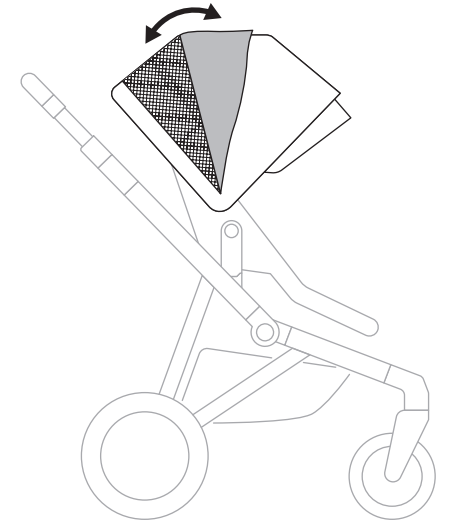

### MAINTENANCE

- Thule Sleek Mesh Cover can be gently machine wash separately or with like items using mild soap & warm water.
- Maximum water temperature 30 degrees Celsius.
- Rinse well & spin dry with no heat. Hang to air dry completely.
- No bleach. Do not iron. Do not dry clean.

### IMPORTANT INFORMATION

Thule Sleek Mesh Cover is compatible with Thule Sleek main seat, and Thule Sleek Sibling Seat.

1

2

i

3