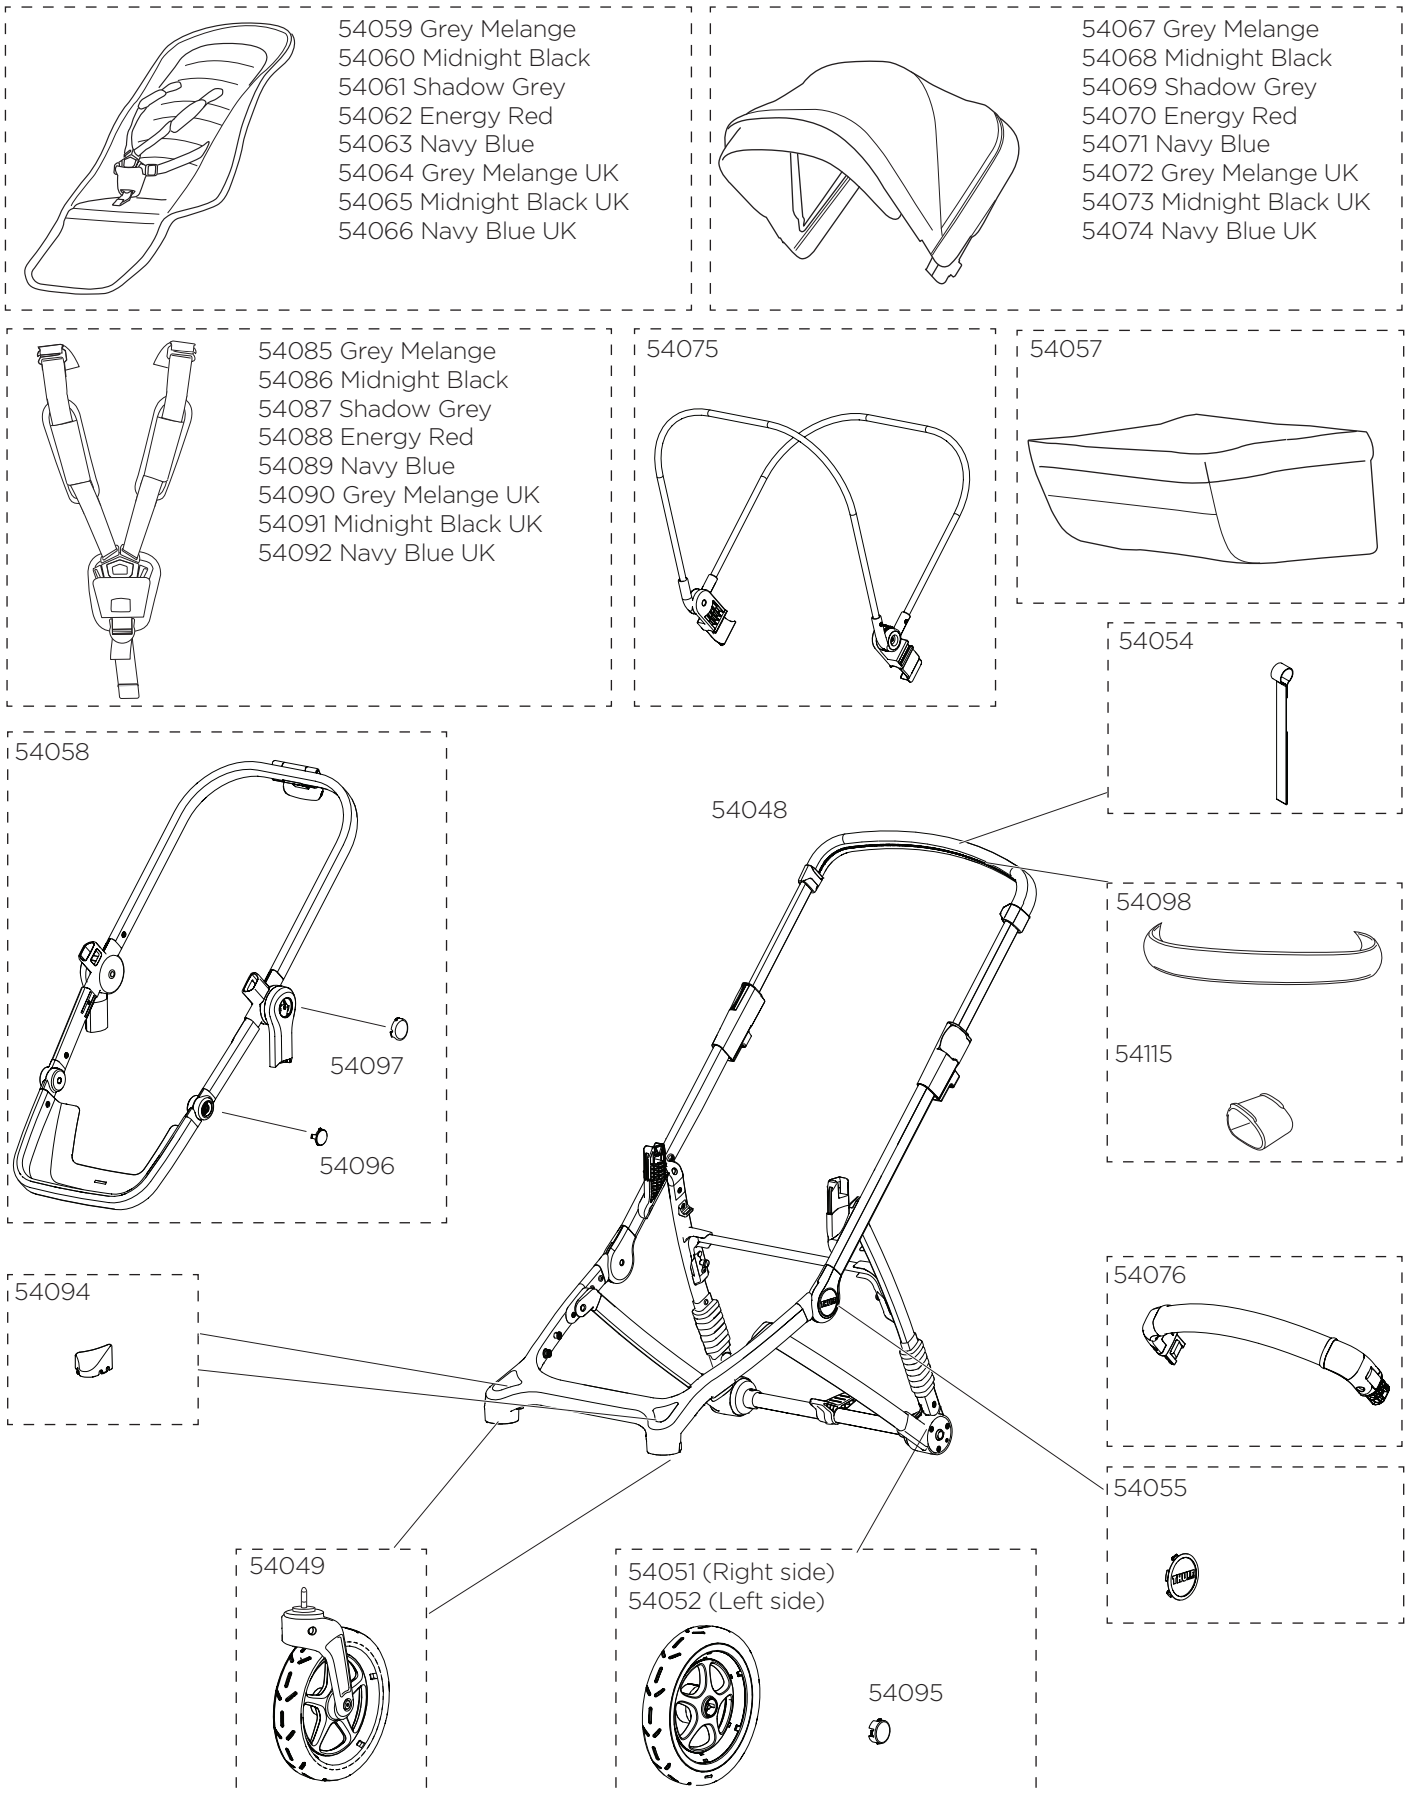

Thule Sleek

11000001 - 11000016

THULE
SWEDEN

» PART OF THULE GROUP

Active with kids

Discover other travel gear and accessories on our website.