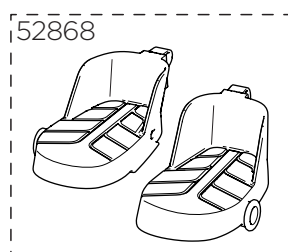

Thule RideAlong Lite

100109, 100110, 100111

THULE
SWEDEN

No
N001-N200
Sparepart No
1500001001 - 1500001200

No
N001-N200
Sparepart No
1500002001 - 1500002200