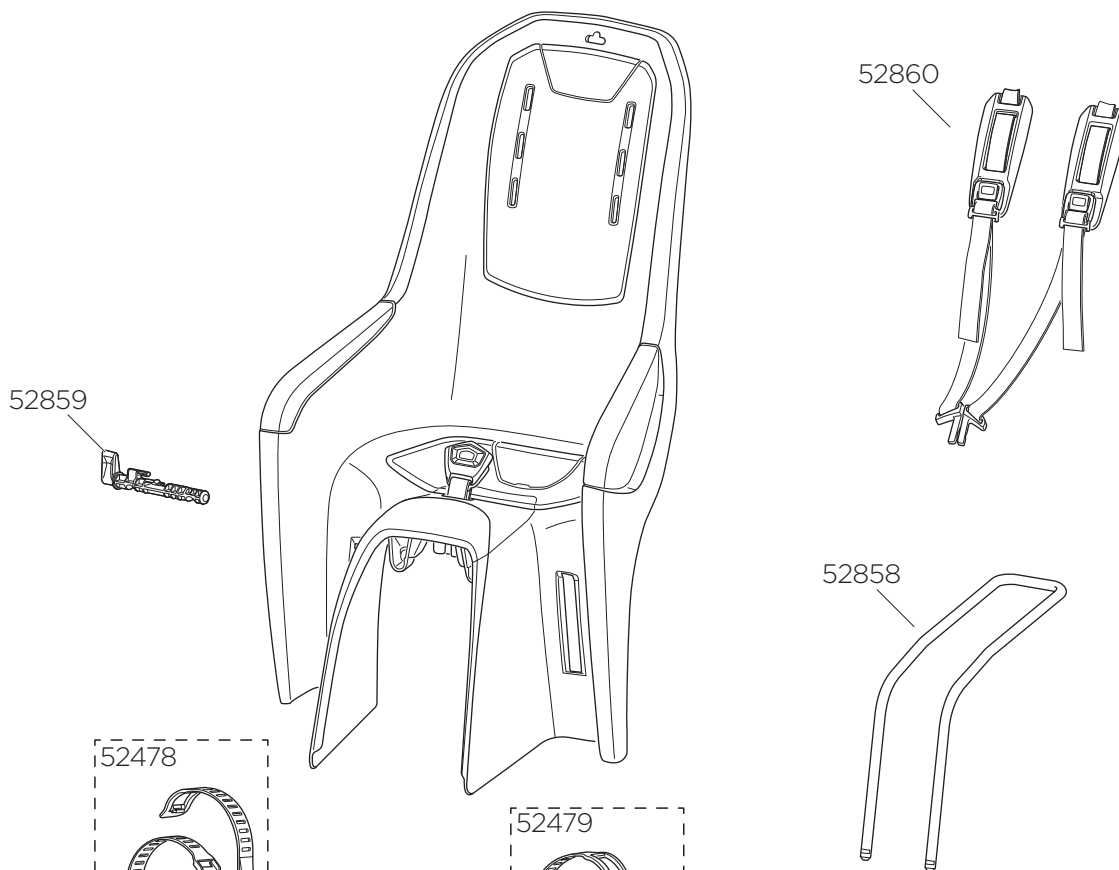

Thule RideAlong Lite

100109, 100110, 100111

THULE
SWEDEN

No
N001-N200
Sparepart No
1500001001 - 1500001200

No
N001-N200
Sparepart No
1500002001 - 1500002200