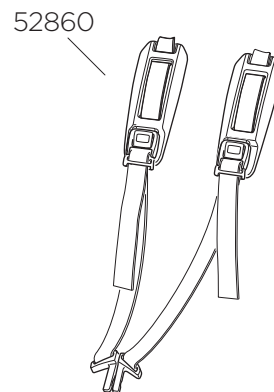

Thule RideAlong Lite

100109, 100110, 100111

THULE
SWEDEN

No
N001-N200
Sparepart No
1500001001 - 1500001200

No
N001-N200
Sparepart No
1500002001 - 1500002200