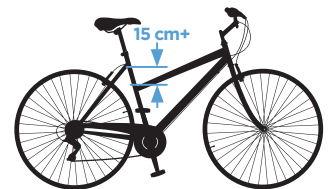

Thule RideAlong™ Bike Compatibility Chart

Fits most mountain bikes with a 26"-29" wheel size and road bikes using the 700c standard with a round (27.2-40mm diameter) or oval (maximum 40x55mm) seat tube. This is found on the standard road, mountain, and hybrid style bicycles.

78mm/3"

COMPATIBLE SEAT TUBES

27.2-40mm
1.07-1.57"

max 40x55mm
max 1.57x2.16"

NON-COMPATIBLE SEAT TUBES

Square

Triangular

Carbon
Fiber

Fits

Mountain Bike

Road Bike

Hybrid Bike

Women's Bike
Comfort Cruiser Bike

No
Fit

Full Suspension Mountain Bike

Some Comfort Cruiser Bikes