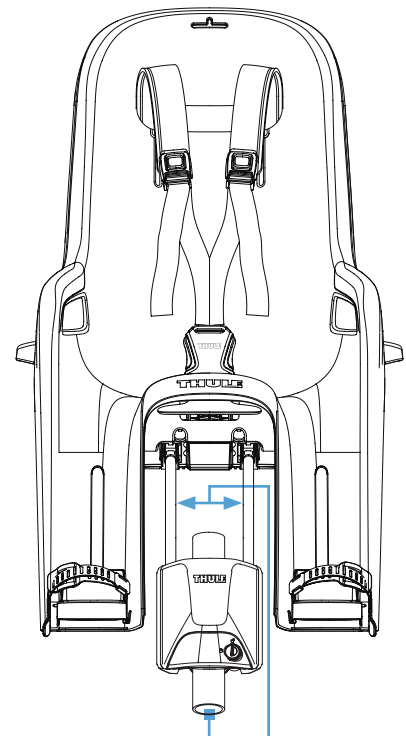

Thule RideAlong™ Bike Compatibility Chart

Fits most mountain bikes with a 26"-29" wheel size and road bikes using the 700c standard with a round (27.2-40mm diameter) or oval (maximum 40x55mm) seat tube. This is found on the standard road, mountain, and hybrid style bicycles.

78mm/3"

COMPATIBLE SEAT TUBES

27.2-40mm
1.07-1.57"

max 40x55mm
max 1.57x2.16"

NON-COMPATIBLE SEAT TUBES

Square

Triangular

Carbon
Fiber