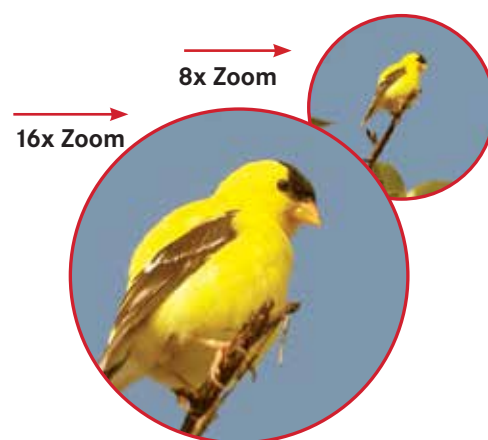

Roof-Prism System