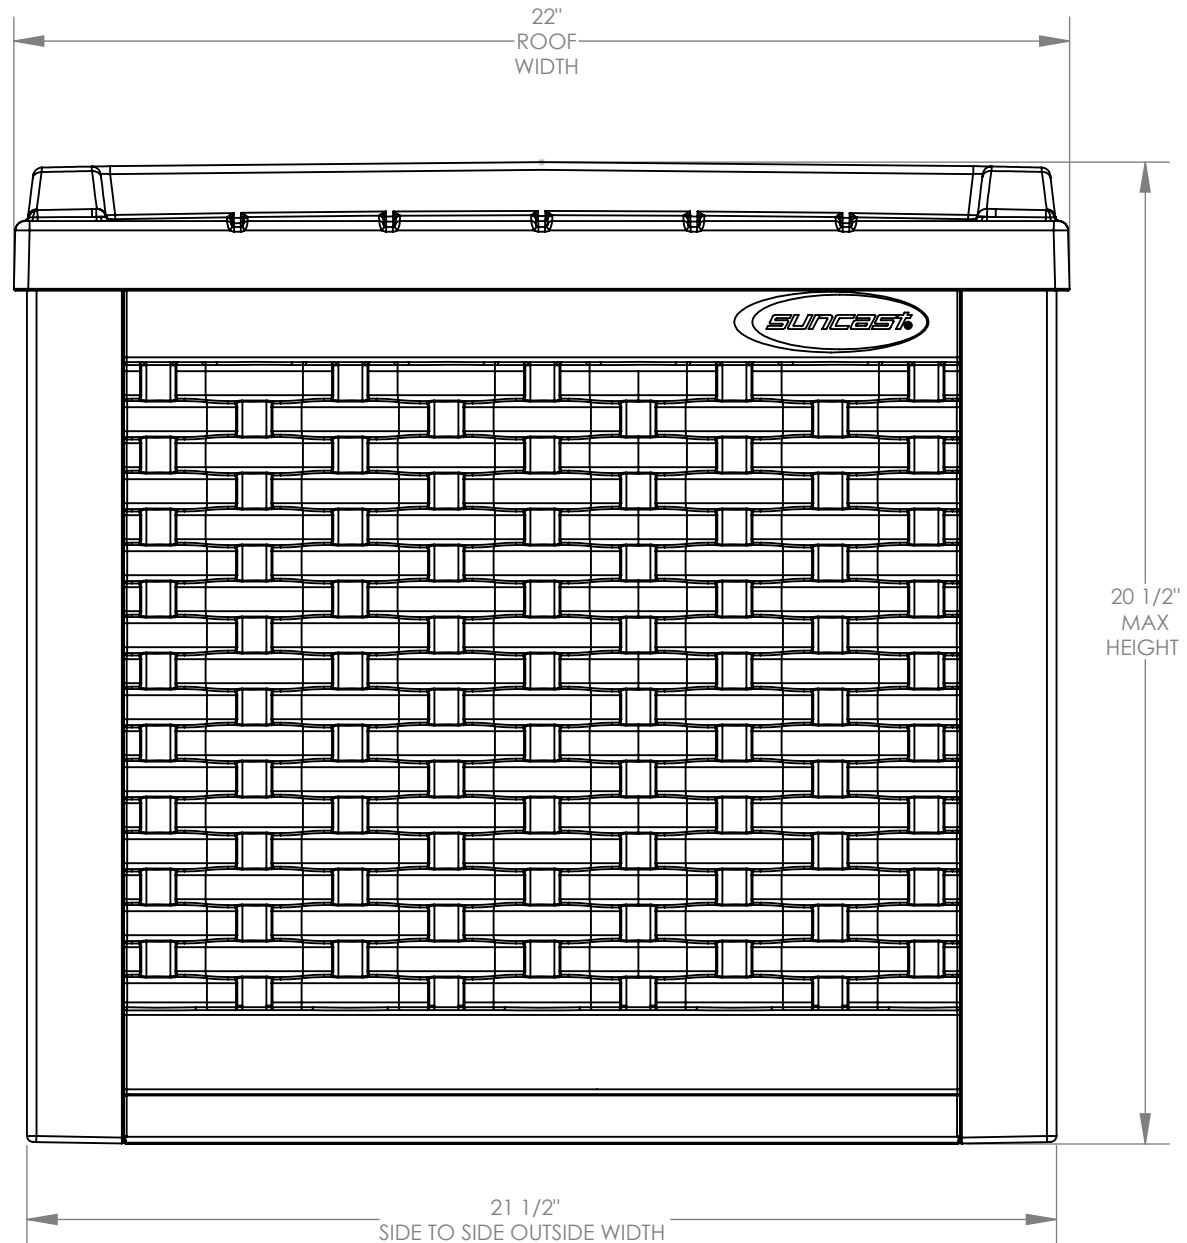

**DECK BOX SSW600
FRONT VIEW**

TOTAL VOLUME:

Interior: 2.94 cu ft

Exterior: 4.19 cu ft

GALLON CAPACITY:

Interior: 22 gal

SQUARE FOOTAGE

Interior: 2.08 sq ft

Exterior: 2.59 sq ft

**ALL DIMENSIONS ARE IN INCHES
UNLESS OTHERWISE SPECIFIED**

**DECK BOX SSW600
SIDE VIEW**

**ALL DIMENSIONS ARE IN INCHES
UNLESS OTHERWISE SPECIFIED**

**DECK BOX SSW600
TOP VIEW**

**ALL DIMENSIONS ARE IN INCHES
UNLESS OTHERWISE SPECIFIED**

**DECK BOX SSW600
SECTION VIEW**

ALL DIMENSIONS ARE IN INCHES
UNLESS OTHERWISE SPECIFIED