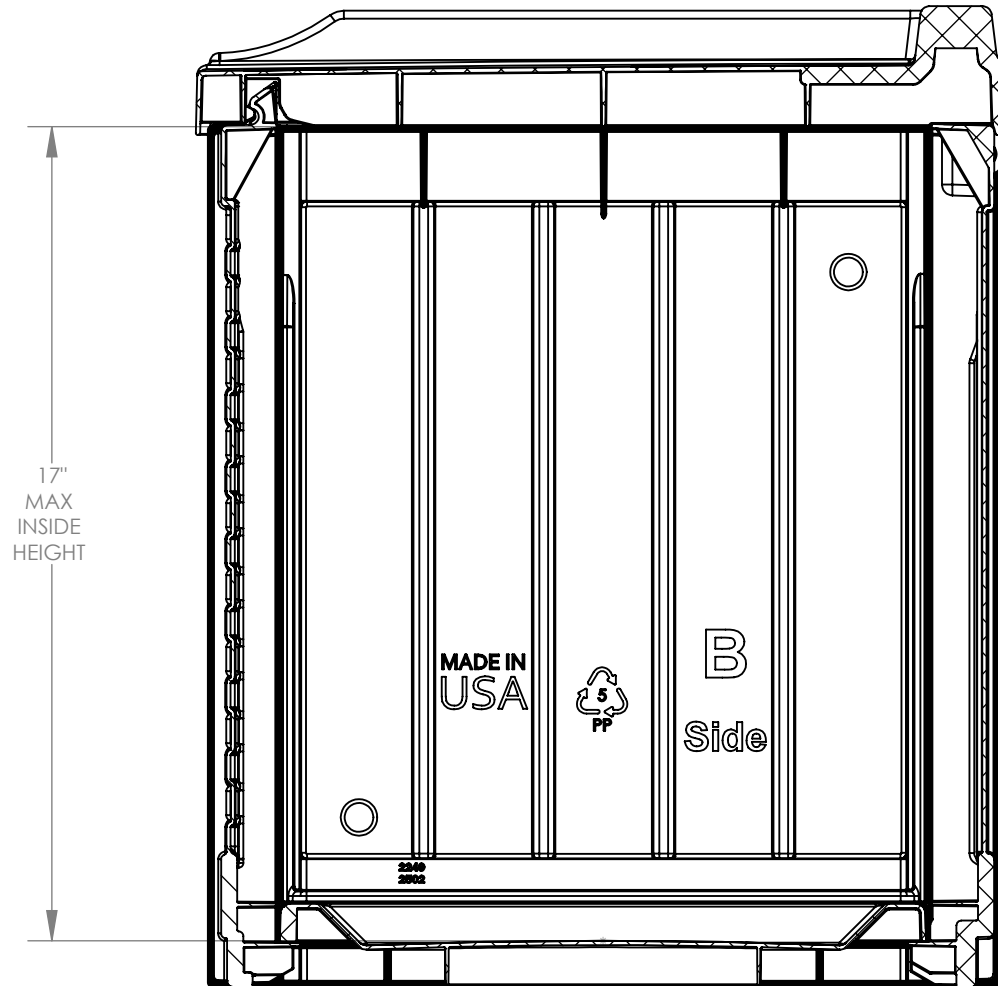

**DECK BOX SSW600
FRONT VIEW**

TOTAL VOLUME:

Interior: 2.94 cu ft

Exterior: 4.19 cu ft

GALLON CAPACITY:

Interior: 22 gal

SQUARE FOOTAGE

Interior: 2.08 sq ft

Exterior: 2.59 sq ft

**ALL DIMENSIONS ARE IN INCHES
UNLESS OTHERWISE SPECIFIED**

**DECK BOX SSW600
SIDE VIEW**

**ALL DIMENSIONS ARE IN INCHES
UNLESS OTHERWISE SPECIFIED**

**DECK BOX SSW600
TOP VIEW**

**ALL DIMENSIONS ARE IN INCHES
UNLESS OTHERWISE SPECIFIED**

**DECK BOX SSW600
SECTION VIEW**

ALL DIMENSIONS ARE IN INCHES
UNLESS OTHERWISE SPECIFIED