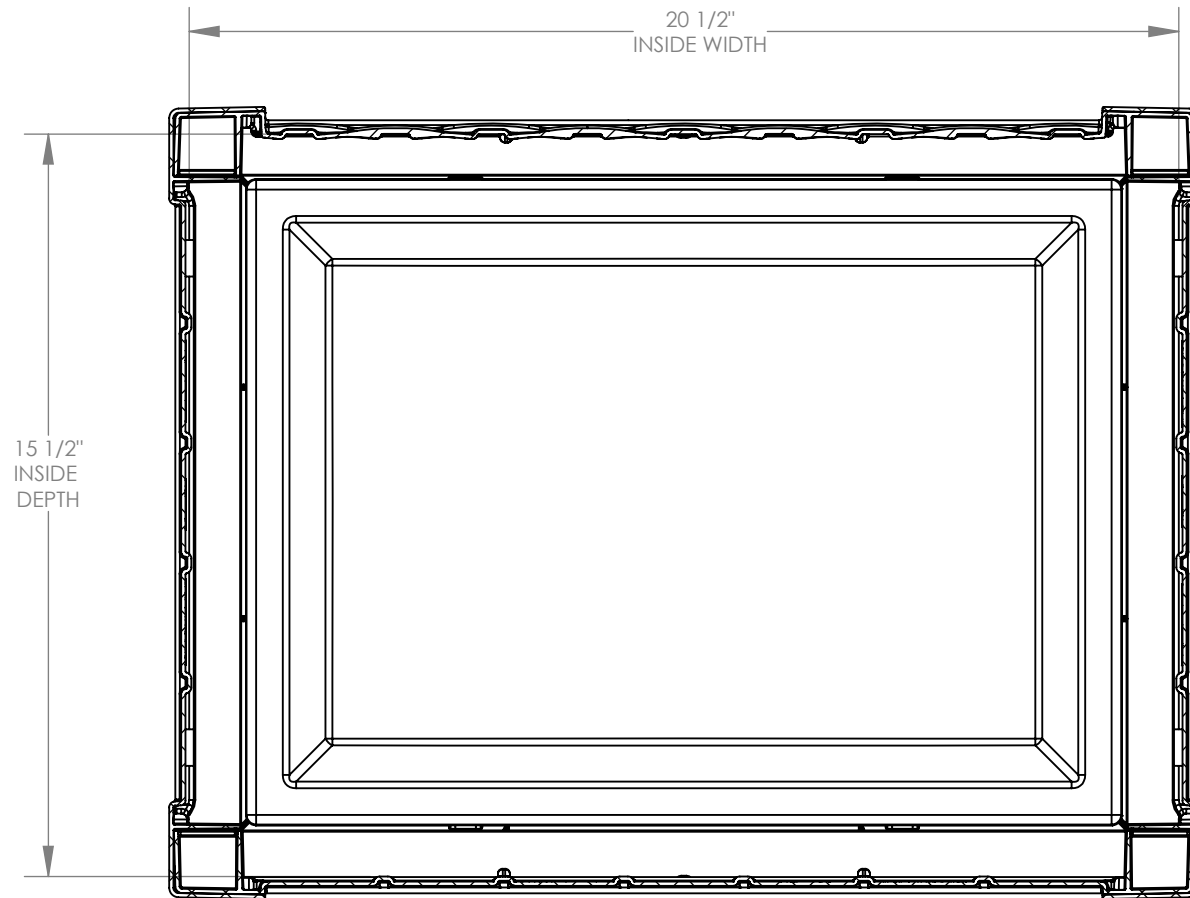

**DECK BOX SSW600
FRONT VIEW**

TOTAL VOLUME:

Interior: 2.94 cu ft

Exterior: 4.19 cu ft

GALLON CAPACITY:

Interior: 22 gal

SQUARE FOOTAGE

Interior: 2.08 sq ft

Exterior: 2.59 sq ft

**ALL DIMENSIONS ARE IN INCHES
UNLESS OTHERWISE SPECIFIED**

**DECK BOX SSW600
SIDE VIEW**

**ALL DIMENSIONS ARE IN INCHES
UNLESS OTHERWISE SPECIFIED**

**DECK BOX SSW600
TOP VIEW**

**ALL DIMENSIONS ARE IN INCHES
UNLESS OTHERWISE SPECIFIED**

**DECK BOX SSW600
SECTION VIEW**

ALL DIMENSIONS ARE IN INCHES
UNLESS OTHERWISE SPECIFIED