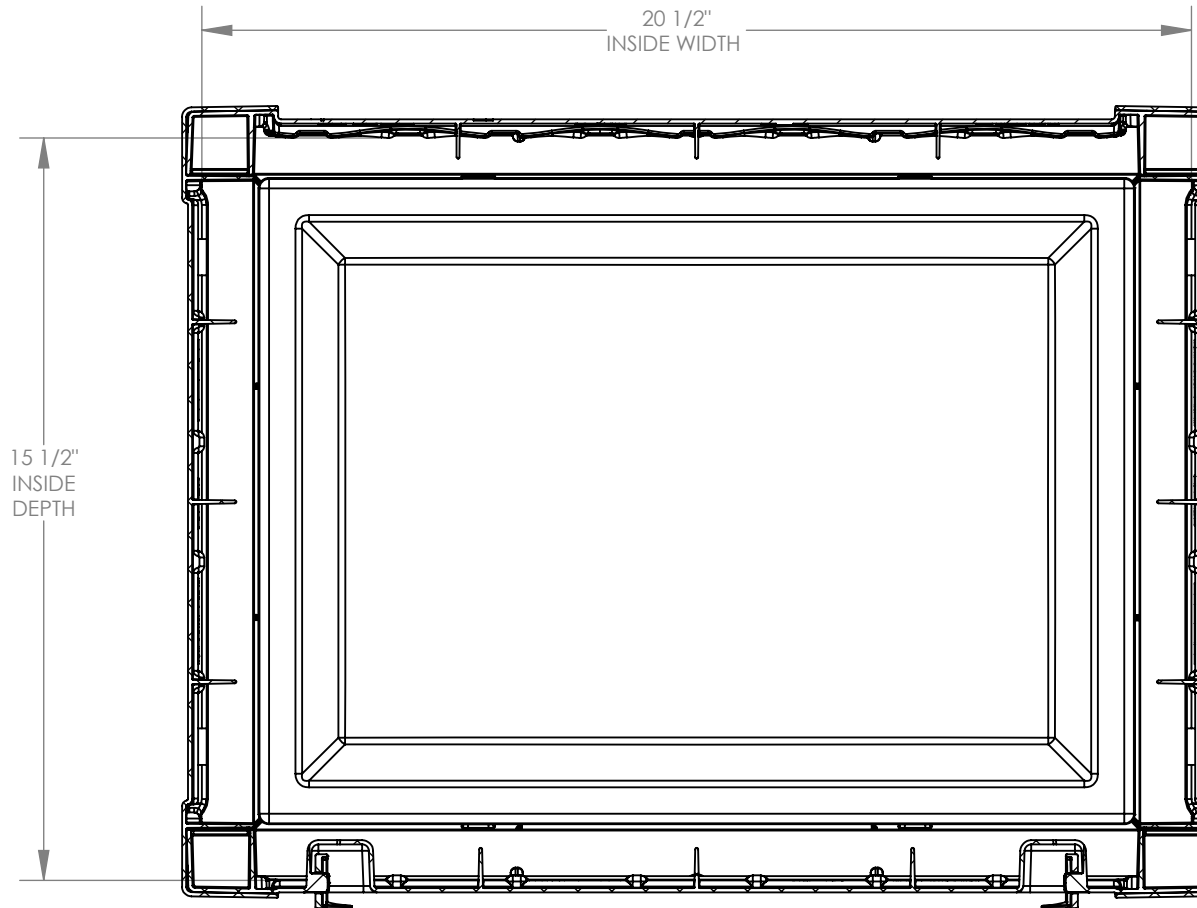

**DECK BOX SSW500
FRONT VIEW**

TOTAL VOLUME:

Interior: 2.94 cu ft

Exterior: 4.19 cu ft

GALLON CAPACITY:

Interior: 22 gal

SQUARE FOOTAGE

Interior: 2.08 sq ft

Exterior: 2.59 sq ft

**DECK BOX SSW500
SIDE VIEW**

**ALL DIMENSIONS ARE IN INCHES
UNLESS OTHERWISE SPECIFIED**

**DECK BOX SSW500
TOP VIEW**

**ALL DIMENSIONS ARE IN INCHES
UNLESS OTHERWISE SPECIFIED**

**DECK BOX SSW500
SECTION VIEW**

**ALL DIMENSIONS ARE IN INCHES
UNLESS OTHERWISE SPECIFIED**