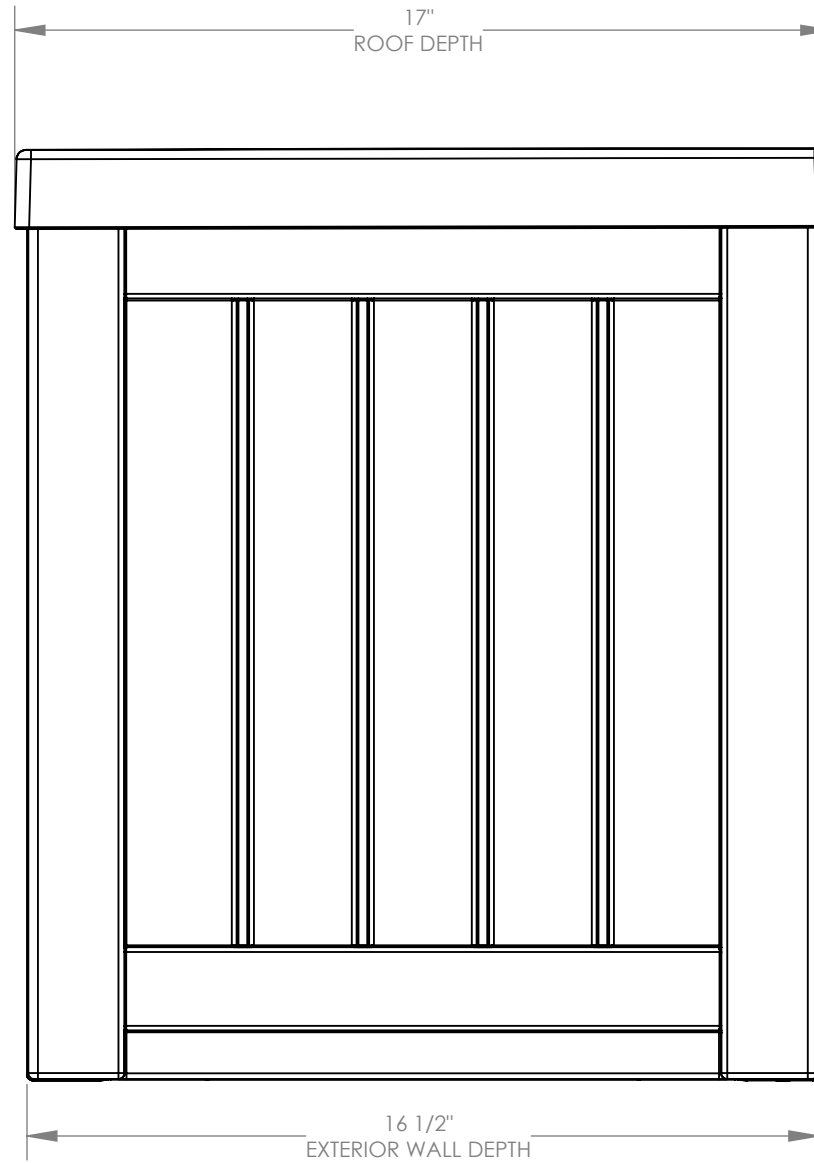

**DECK BOX SSW500
FRONT VIEW**

TOTAL VOLUME:

Interior: 2.94 cu ft

Exterior: 4.19 cu ft

GALLON CAPACITY:

Interior: 22 gal

SQUARE FOOTAGE

Interior: 2.08 sq ft

Exterior: 2.59 sq ft

**DECK BOX SSW500
SIDE VIEW**

**ALL DIMENSIONS ARE IN INCHES
UNLESS OTHERWISE SPECIFIED**

**DECK BOX SSW500
TOP VIEW**

**ALL DIMENSIONS ARE IN INCHES
UNLESS OTHERWISE SPECIFIED**

**DECK BOX SSW500
SECTION VIEW**

**ALL DIMENSIONS ARE IN INCHES
UNLESS OTHERWISE SPECIFIED**