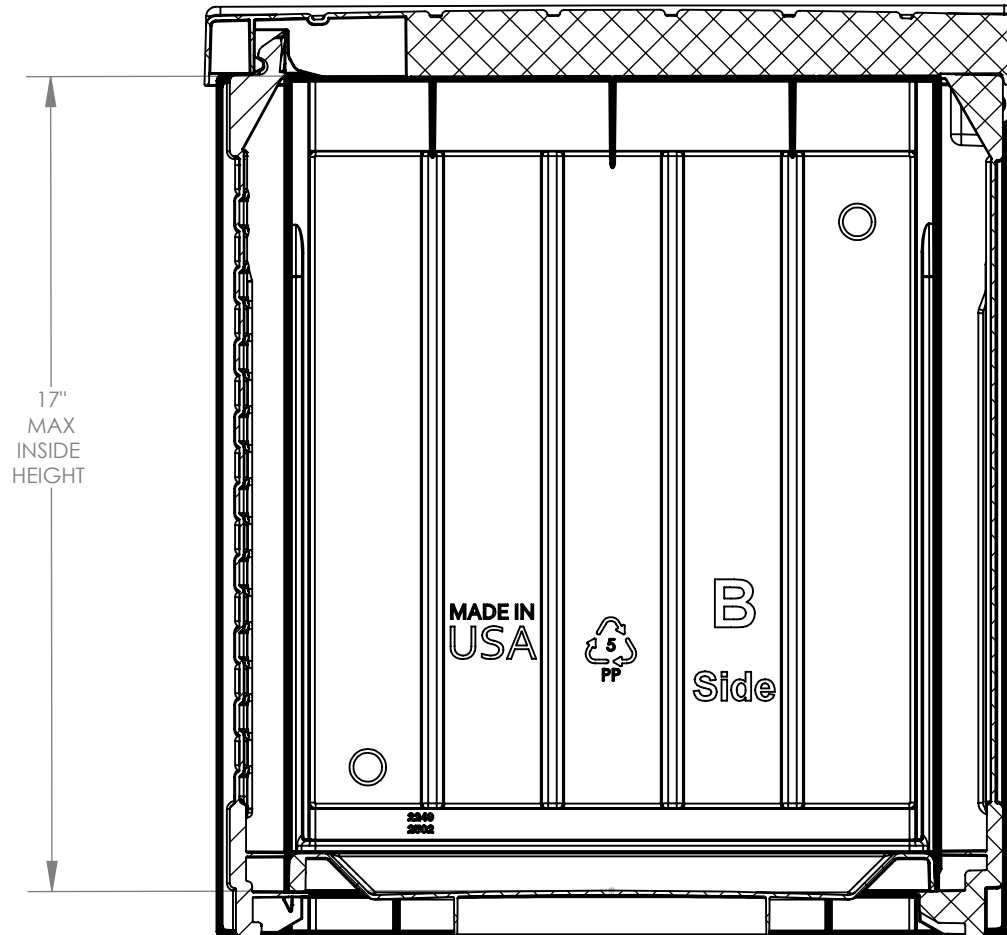

**DECK BOX SSW500
FRONT VIEW**

TOTAL VOLUME:

Interior: 2.94 cu ft

Exterior: 4.19 cu ft

GALLON CAPACITY:

Interior: 22 gal

SQUARE FOOTAGE

Interior: 2.08 sq ft

Exterior: 2.59 sq ft

**DECK BOX SSW500
SIDE VIEW**

**ALL DIMENSIONS ARE IN INCHES
UNLESS OTHERWISE SPECIFIED**

**DECK BOX SSW500
TOP VIEW**

**ALL DIMENSIONS ARE IN INCHES
UNLESS OTHERWISE SPECIFIED**

**DECK BOX SSW500
SECTION VIEW**

**ALL DIMENSIONS ARE IN INCHES
UNLESS OTHERWISE SPECIFIED**