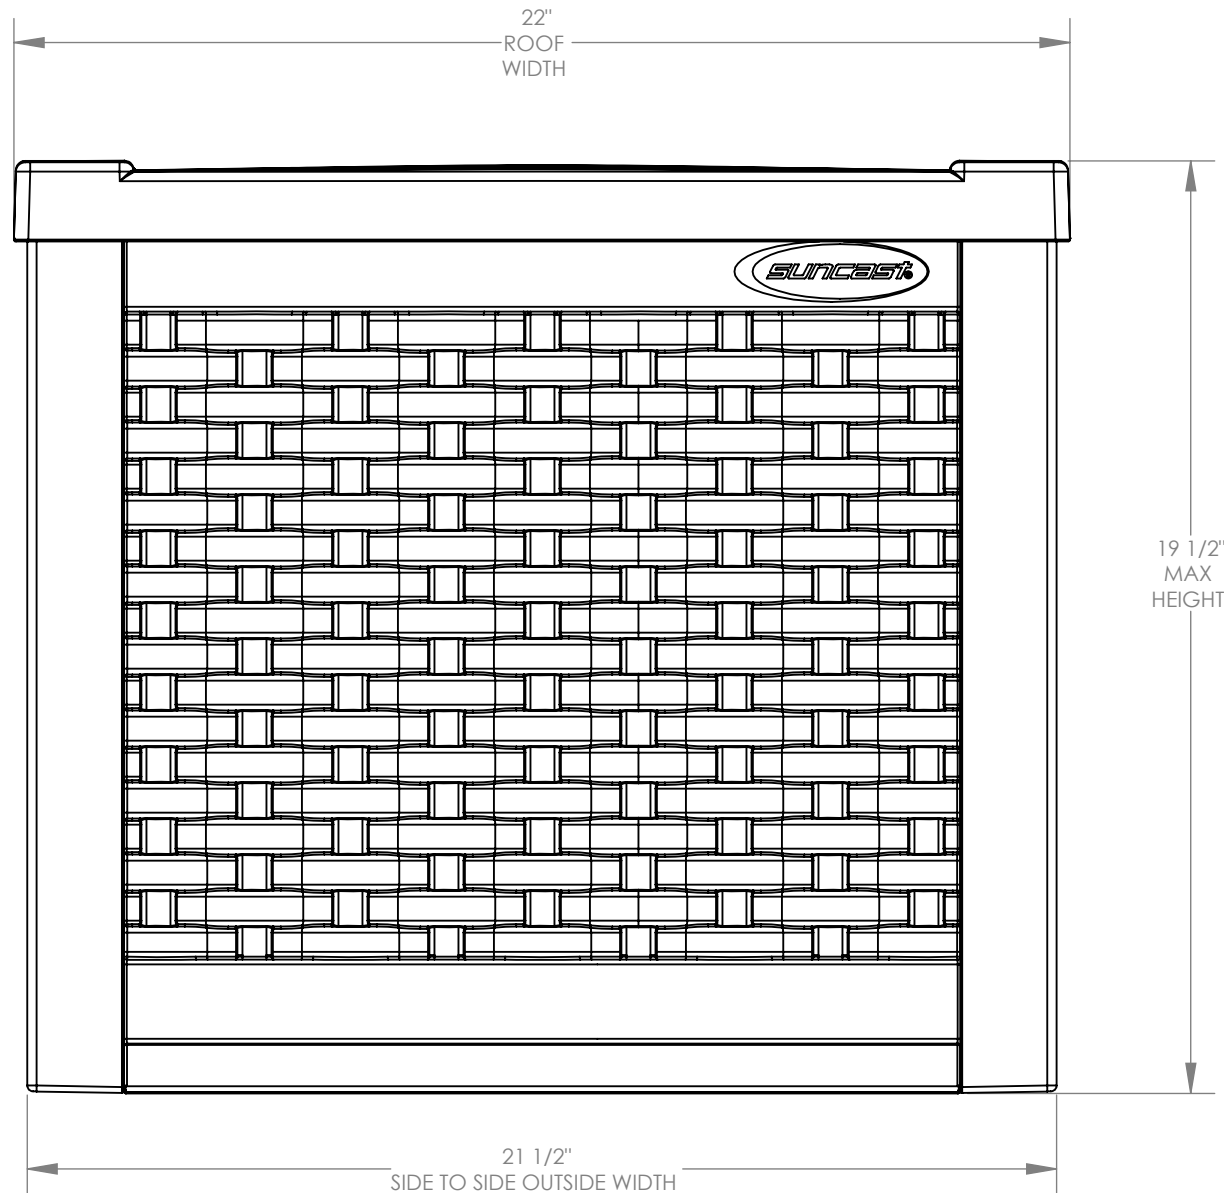

**DECK BOX SSW500
FRONT VIEW**

TOTAL VOLUME:

Interior: 2.94 cu ft

Exterior: 4.19 cu ft

GALLON CAPACITY:

Interior: 22 gal

SQUARE FOOTAGE

Interior: 2.08 sq ft

Exterior: 2.59 sq ft

**DECK BOX SSW500
SIDE VIEW**

**ALL DIMENSIONS ARE IN INCHES
UNLESS OTHERWISE SPECIFIED**

**DECK BOX SSW500
TOP VIEW**

**ALL DIMENSIONS ARE IN INCHES
UNLESS OTHERWISE SPECIFIED**

**DECK BOX SSW500
SECTION VIEW**

**ALL DIMENSIONS ARE IN INCHES
UNLESS OTHERWISE SPECIFIED**