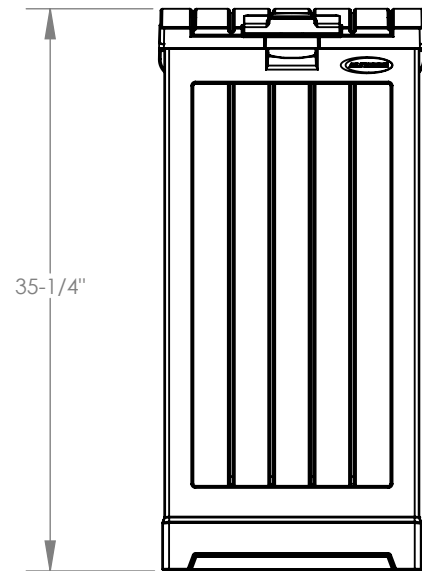

Suncast Corporation
701 North Kirk Road
Batavia, IL 60510 USA

GH3900

Notes:

1. Fits 36-39 Gal. trash bags
2. Model Includes bottom tray
& trash bag dispenser

GH3900

INTERIOR DIMENSIONS