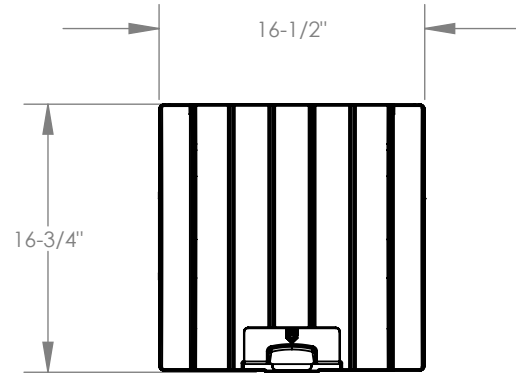

Suncast Corporation
701 North Kirk Road
Batavia, IL 60510 USA

GH3900

Notes:

1. Fits 36-39 Gal. trash bags
2. Model Includes bottom tray
& trash bag dispenser

GH3900

INTERIOR DIMENSIONS