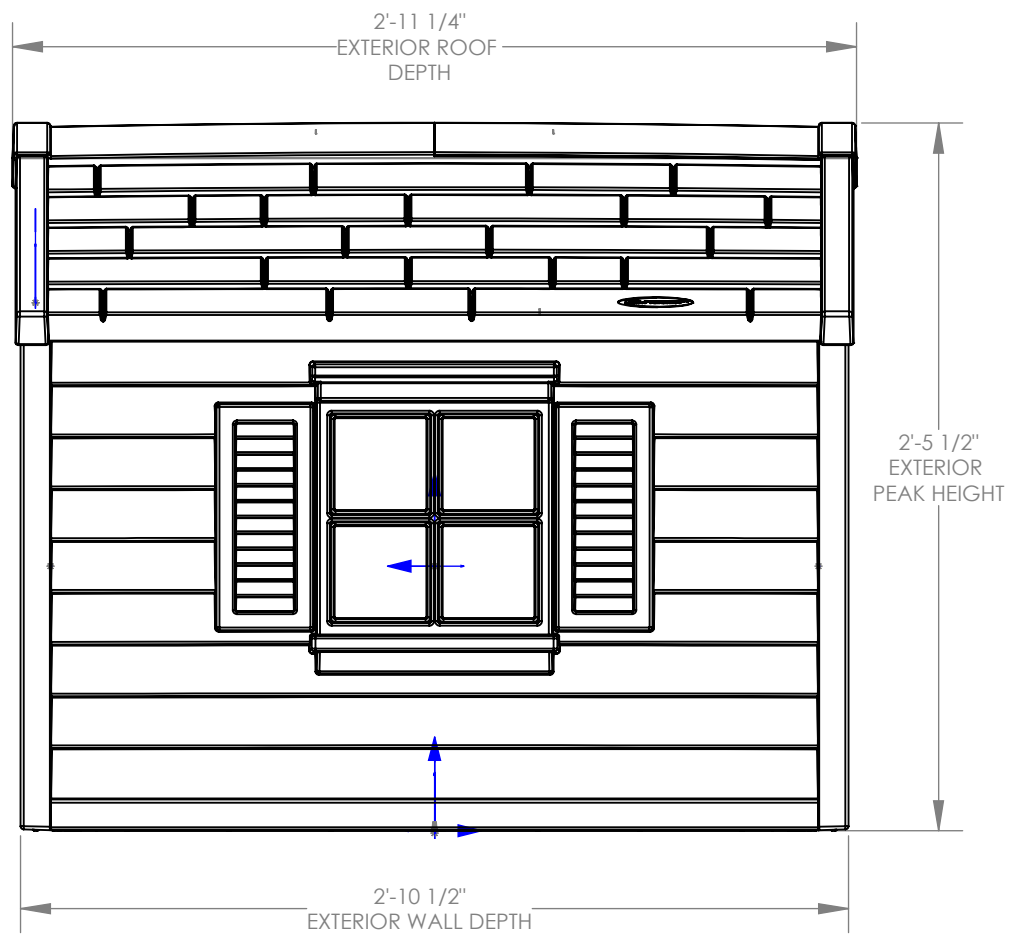

**DH250 - DOG HOUSE
FRONT VIEW**

TOTAL VOLUME:

Interior: 11.12 cu ft

Exterior: 13.61 cu ft

SQUARE FOOTAGE

Interior: 5.42 sq ft

Exterior: 6.47 sq ft

ROOF PITCH

7:12

DH250 - DOG HOUSE SIDE VIEW

DH250 - DOG HOUSE
TOP VIEW

DH250 - DOG HOUSE SECTION VIEW

SECTION A-A
SCALE 1 : 8