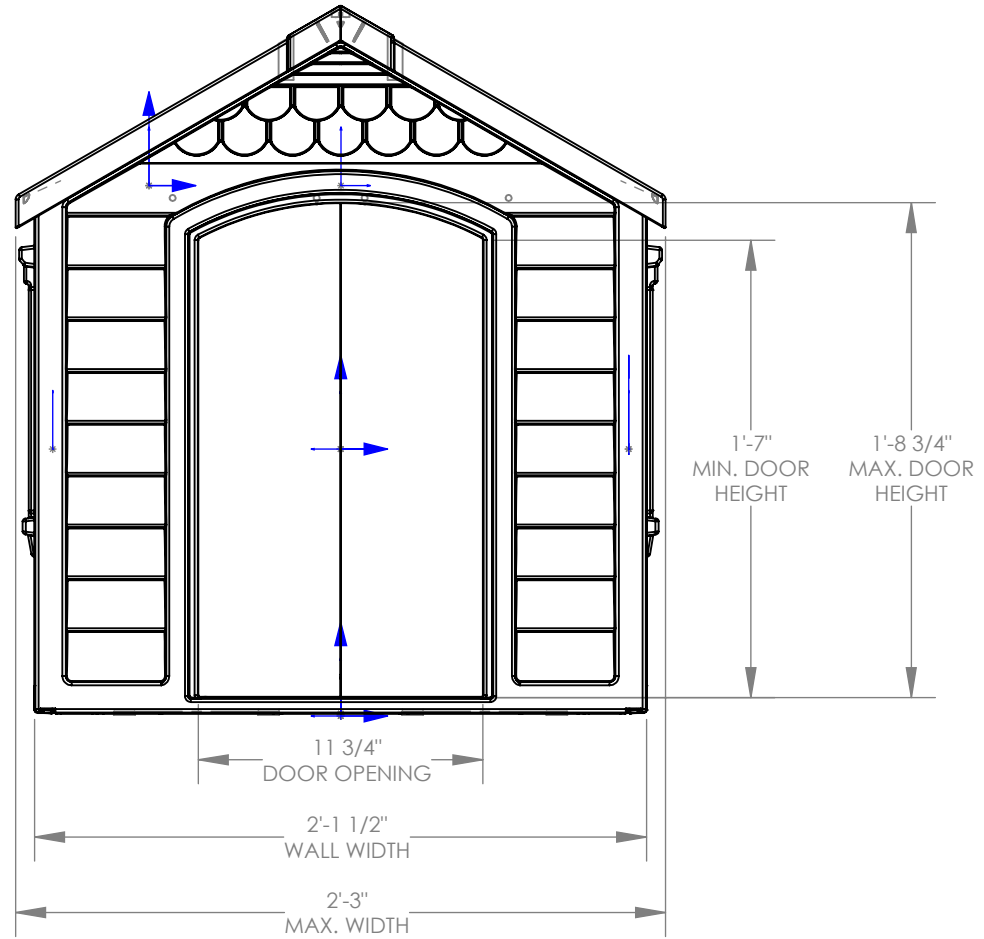

**DH250 - DOG HOUSE
FRONT VIEW**

TOTAL VOLUME:

Interior: 11.12 cu ft

Exterior: 13.61 cu ft

SQUARE FOOTAGE

Interior: 5.42 sq ft

Exterior: 6.47 sq ft

ROOF PITCH

7:12

DH250 - DOG HOUSE SIDE VIEW

DH250 - DOG HOUSE
TOP VIEW

DH250 - DOG HOUSE SECTION VIEW

SECTION A-A
SCALE 1 : 8