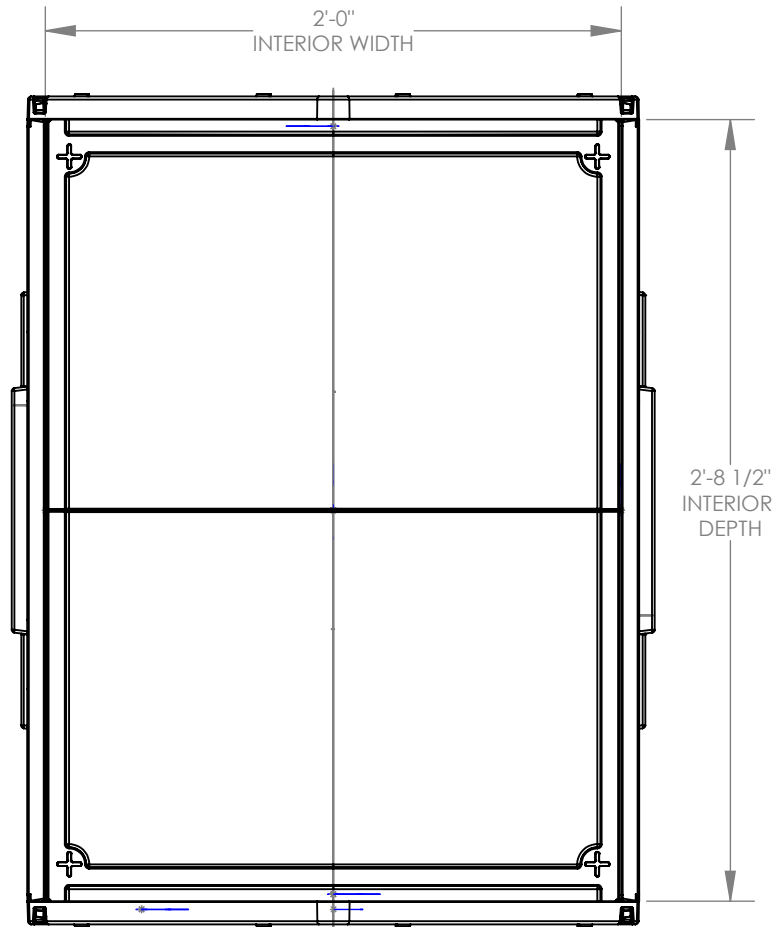

**DH250 - DOG HOUSE
FRONT VIEW**

TOTAL VOLUME:

Interior: 11.12 cu ft

Exterior: 13.61 cu ft

SQUARE FOOTAGE

Interior: 5.42 sq ft

Exterior: 6.47 sq ft

ROOF PITCH

7:12

DH250 - DOG HOUSE SIDE VIEW

DH250 - DOG HOUSE
TOP VIEW

DH250 - DOG HOUSE SECTION VIEW

SECTION A-A
SCALE 1 : 8