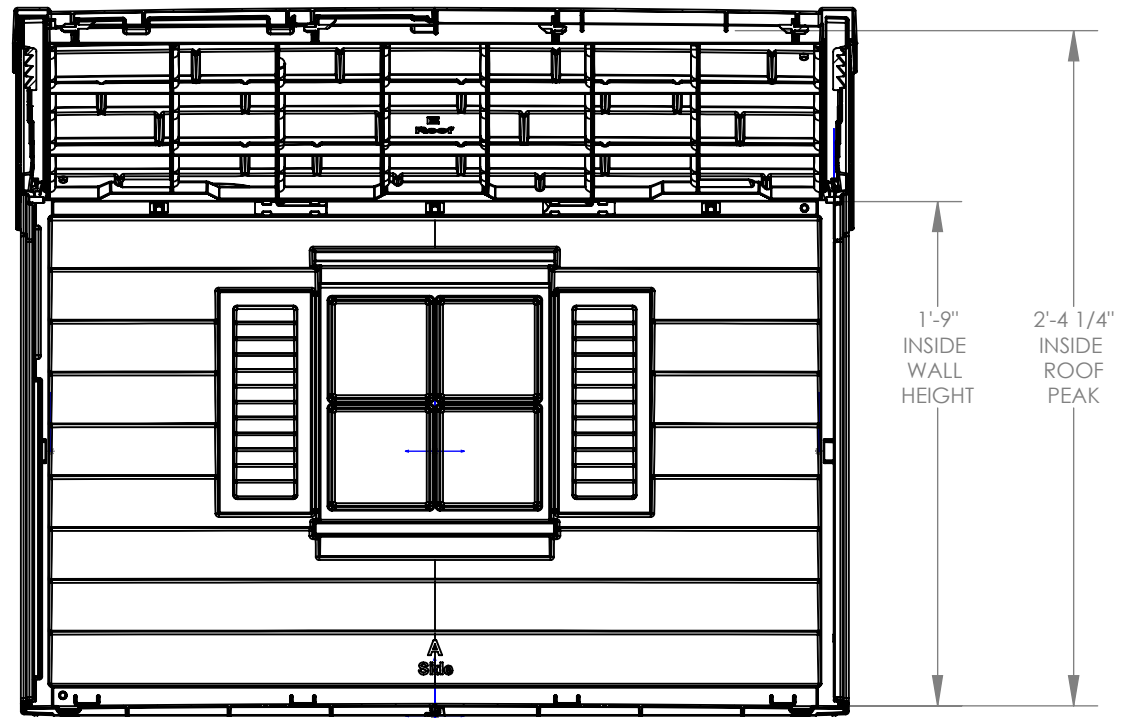

**DH250 - DOG HOUSE
FRONT VIEW**

TOTAL VOLUME:

Interior: 11.12 cu ft

Exterior: 13.61 cu ft

SQUARE FOOTAGE

Interior: 5.42 sq ft

Exterior: 6.47 sq ft

ROOF PITCH

7:12

DH250 - DOG HOUSE SIDE VIEW

DH250 - DOG HOUSE
TOP VIEW

DH250 - DOG HOUSE SECTION VIEW

SECTION A-A
SCALE 1 : 8