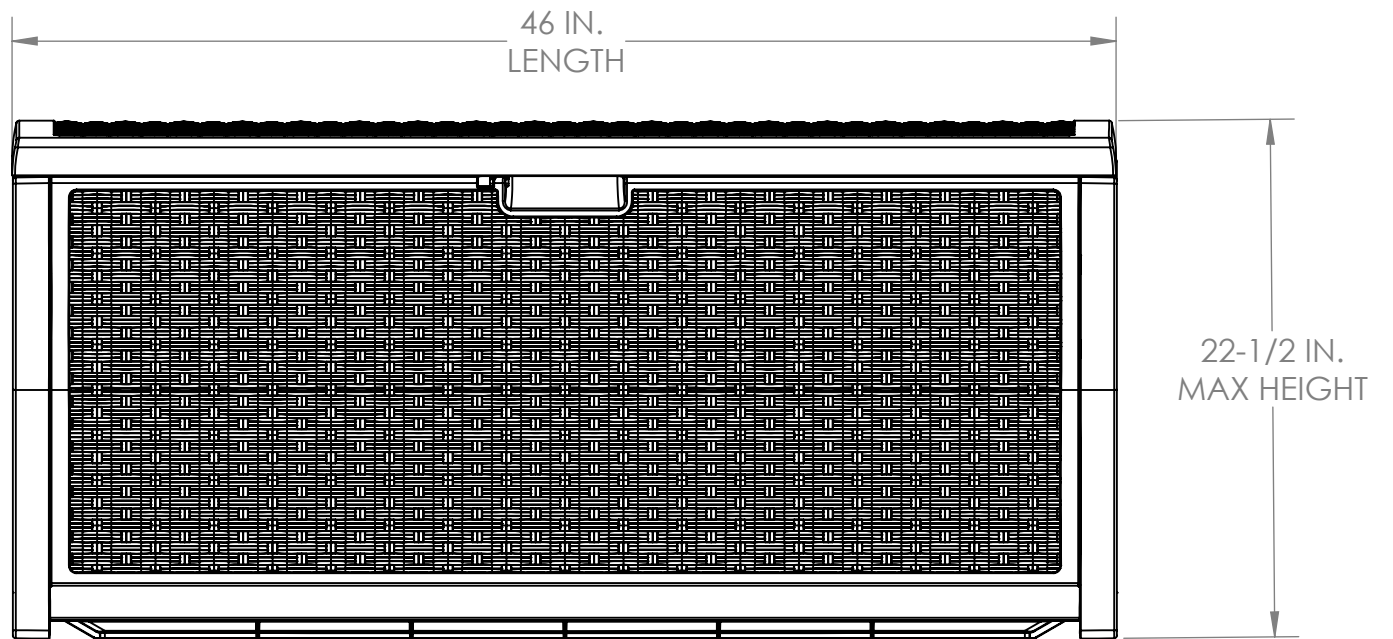

DBW7300  
FRONT VIEW

VOLUME: 9.8 CU. FT.  
73 GAL.

DBW7300  
SIDE VIEW

DBW7300  
TOP VIEW

DBW7300  
INTERIOR SIDE VIEW