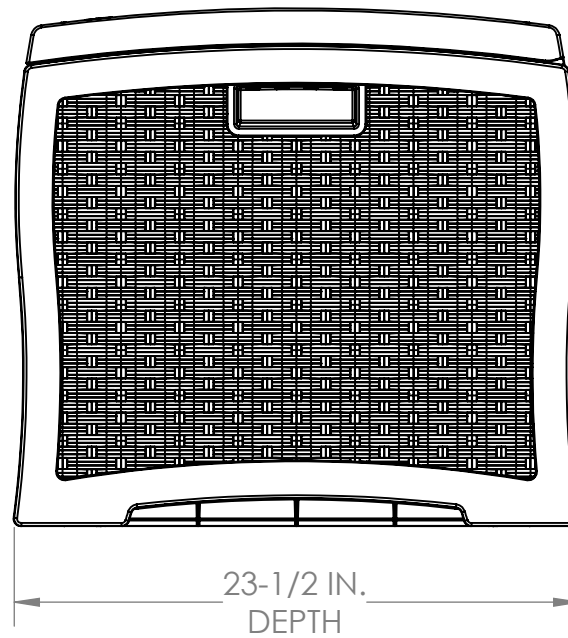

DBW7300  
FRONT VIEW

VOLUME: 9.8 CU. FT.  
73 GAL.

DBW7300  
SIDE VIEW

DBW7300  
TOP VIEW

DBW7300  
INTERIOR SIDE VIEW