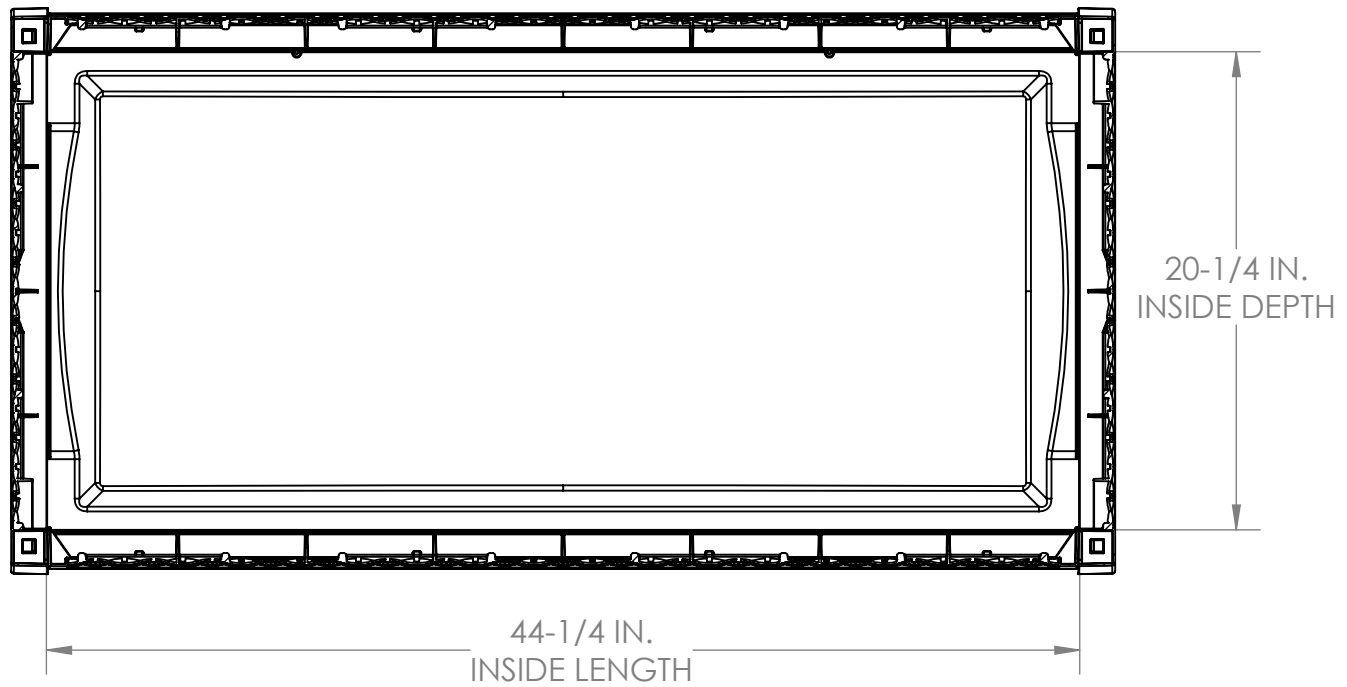

DBW7300  
FRONT VIEW

VOLUME: 9.8 CU. FT.  
73 GAL.

DBW7300  
SIDE VIEW

DBW7300  
TOP VIEW

DBW7300  
INTERIOR SIDE VIEW