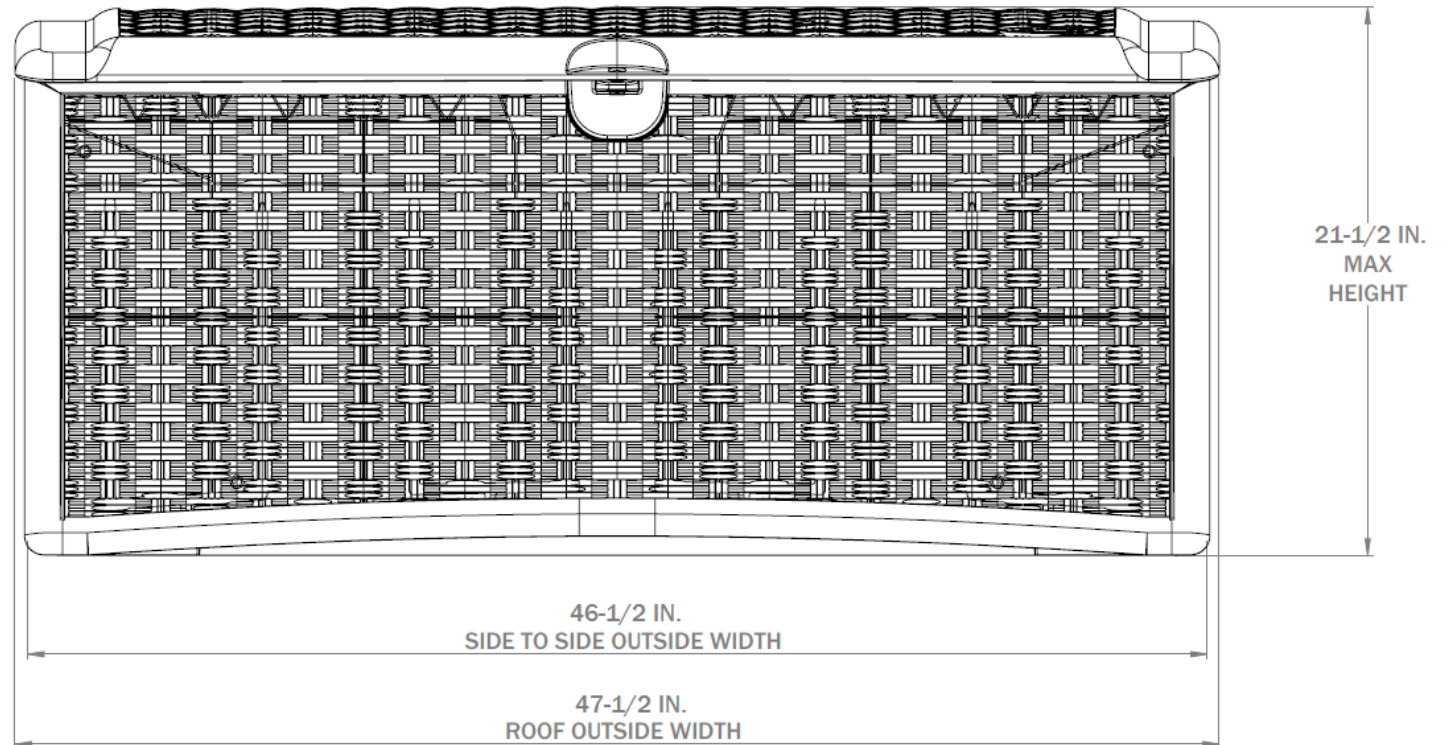

**DBW 7000
FRONT VIEW**

TOTAL VOLUME

9.50 cu. ft.

71.7 GAL

DBW 7000
SIDE VIEW

**DBW 7000
TOP VIEW**

DBW 7000
SECTION VIEW