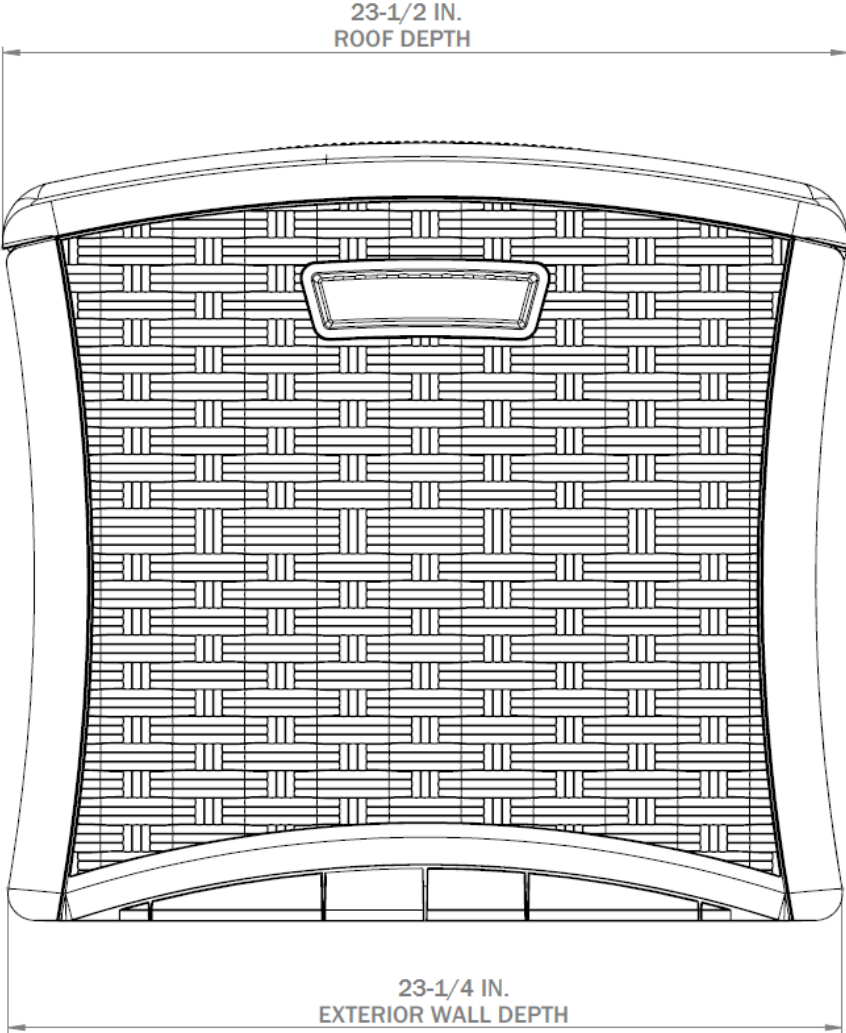

**DBW 7000
FRONT VIEW**

TOTAL VOLUME

9.50 cu. ft.

71.7 GAL

DBW 7000
SIDE VIEW

**DBW 7000
TOP VIEW**

DBW 7000
SECTION VIEW