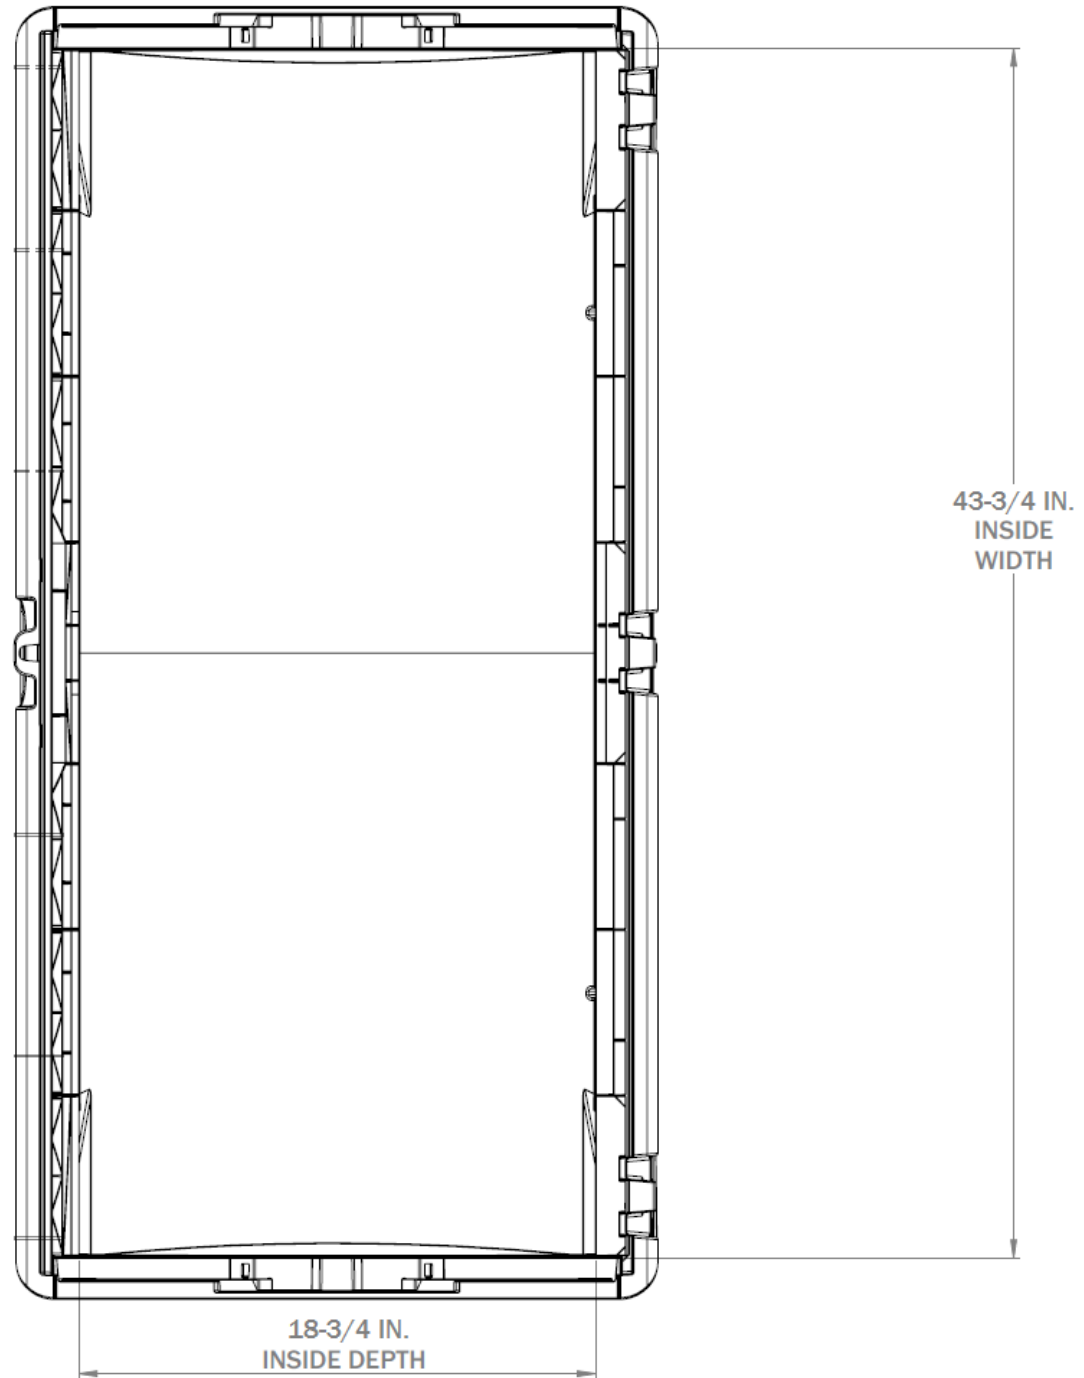

**DBW 7000
FRONT VIEW**

TOTAL VOLUME

9.50 cu. ft.

71.7 GAL

DBW 7000
SIDE VIEW

**DBW 7000
TOP VIEW**

DBW 7000
SECTION VIEW