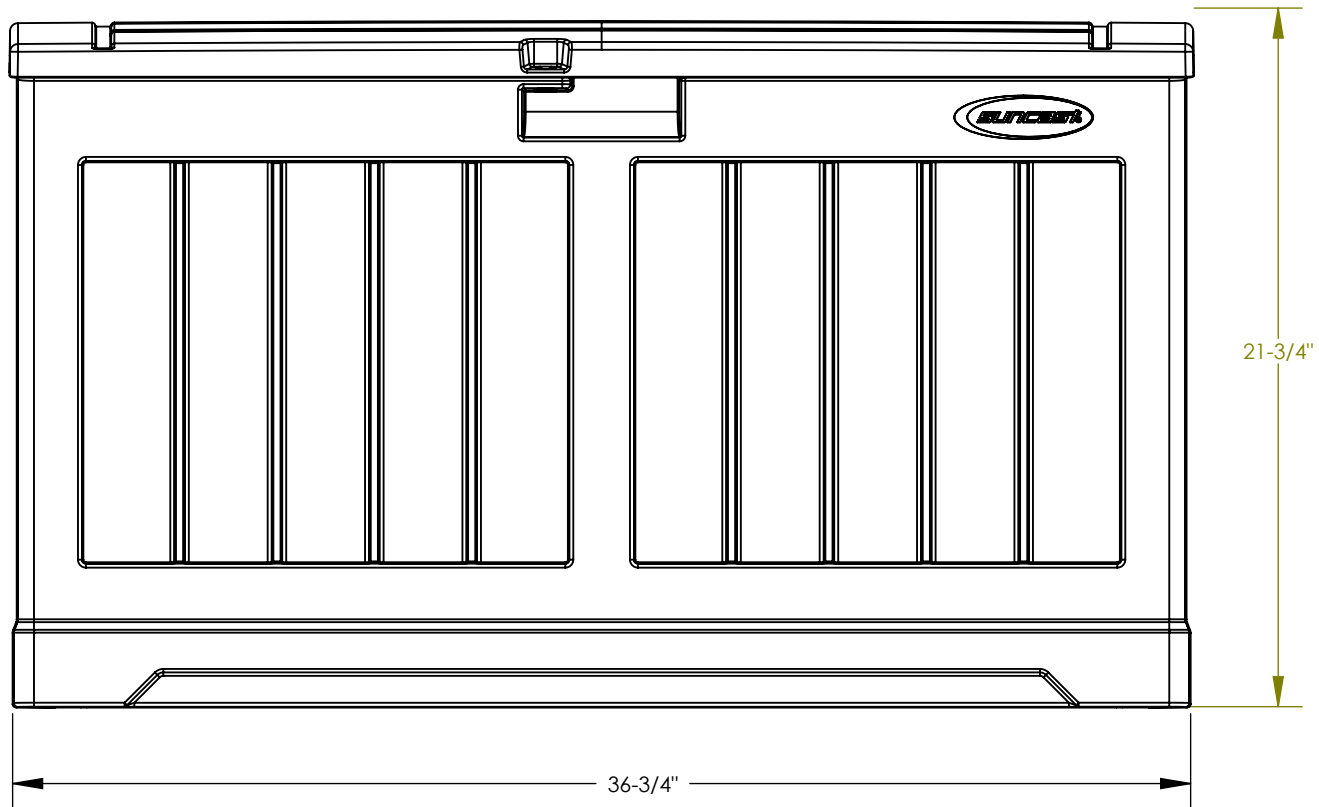

Suncast Corporation
701 North Kirk Road
Batavia, IL 60510 USA

DB5025

INTERIOR CAPACITY	50	gal
EXT. COVERAGE AREA	5.1	sq ft

FRONT VIEW

Suncast Corporation
701 North Kirk Road
Batavia, IL 60510 USA

DB5025

SIDE VIEW