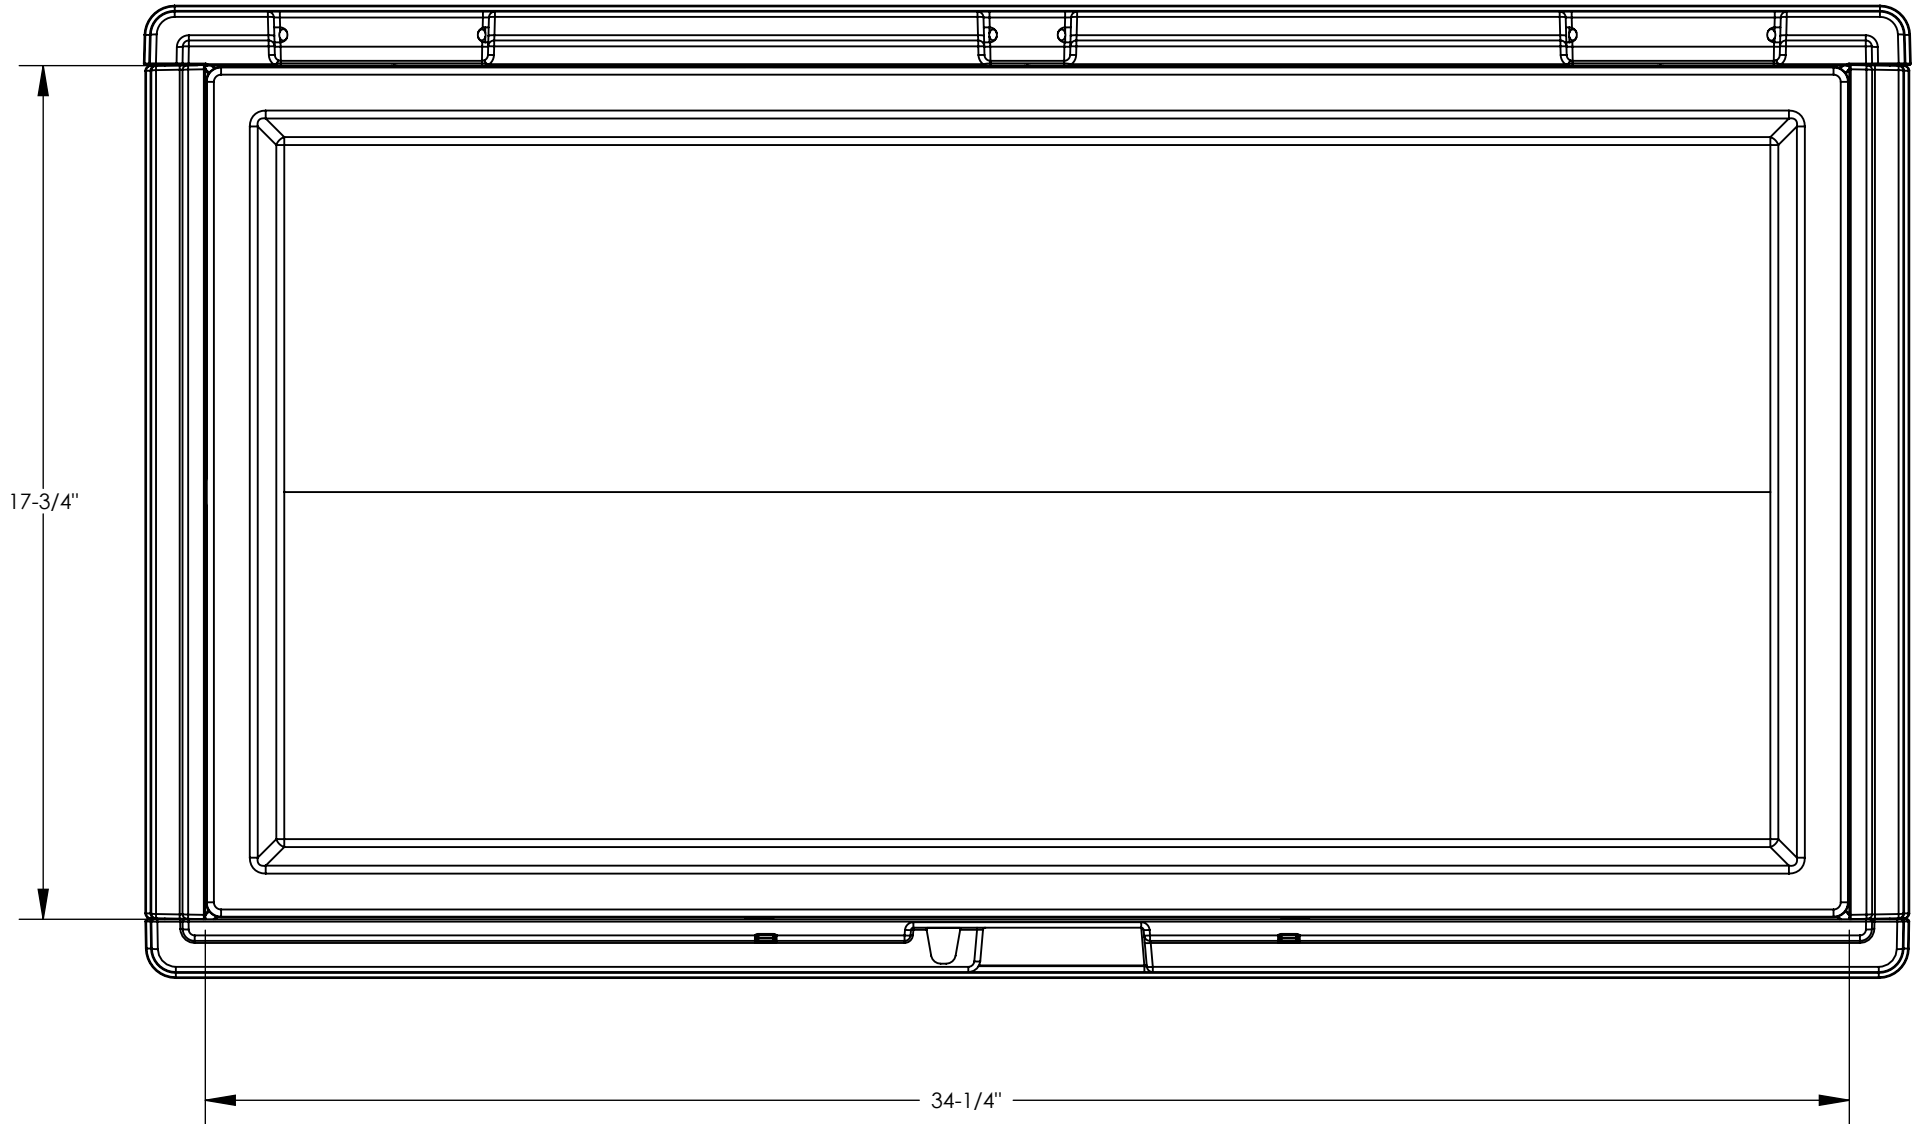

Suncast Corporation
701 North Kirk Road
Batavia, IL 60510 USA

DB5025

Inside Dimensions

TOP VIEW