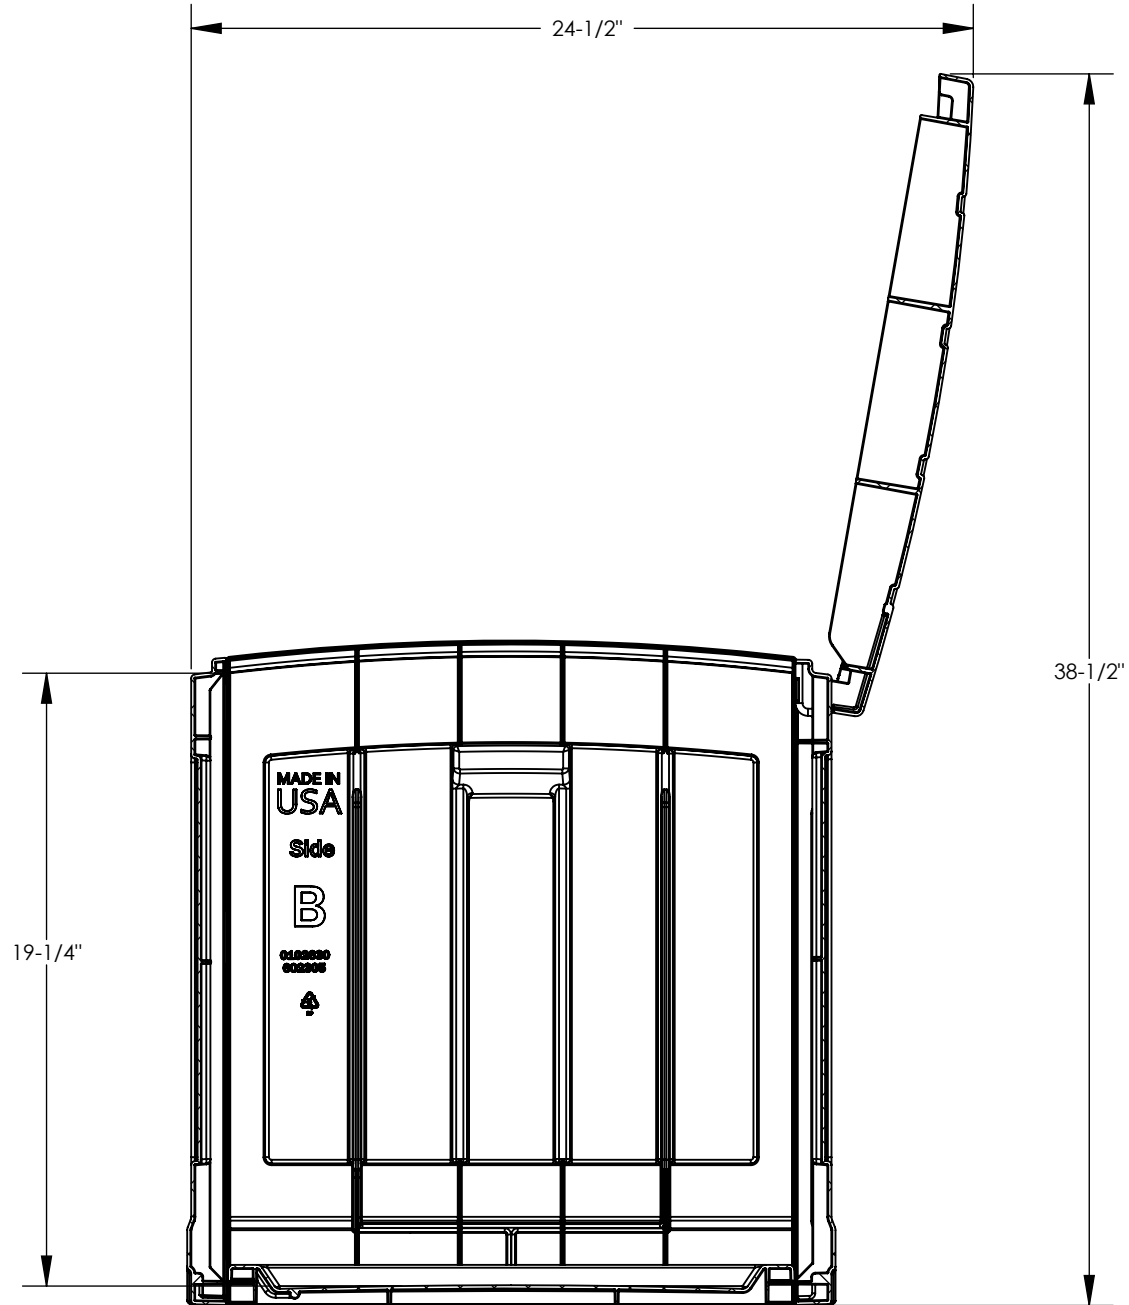

Suncast Corporation
701 North Kirk Road
Batavia, IL 60510 USA

DB5025

Inside Dimensions

TOP VIEW

Suncast Corporation
701 North Kirk Road
Batavia, IL 60510 USA

DB5025

SECTION VIEW