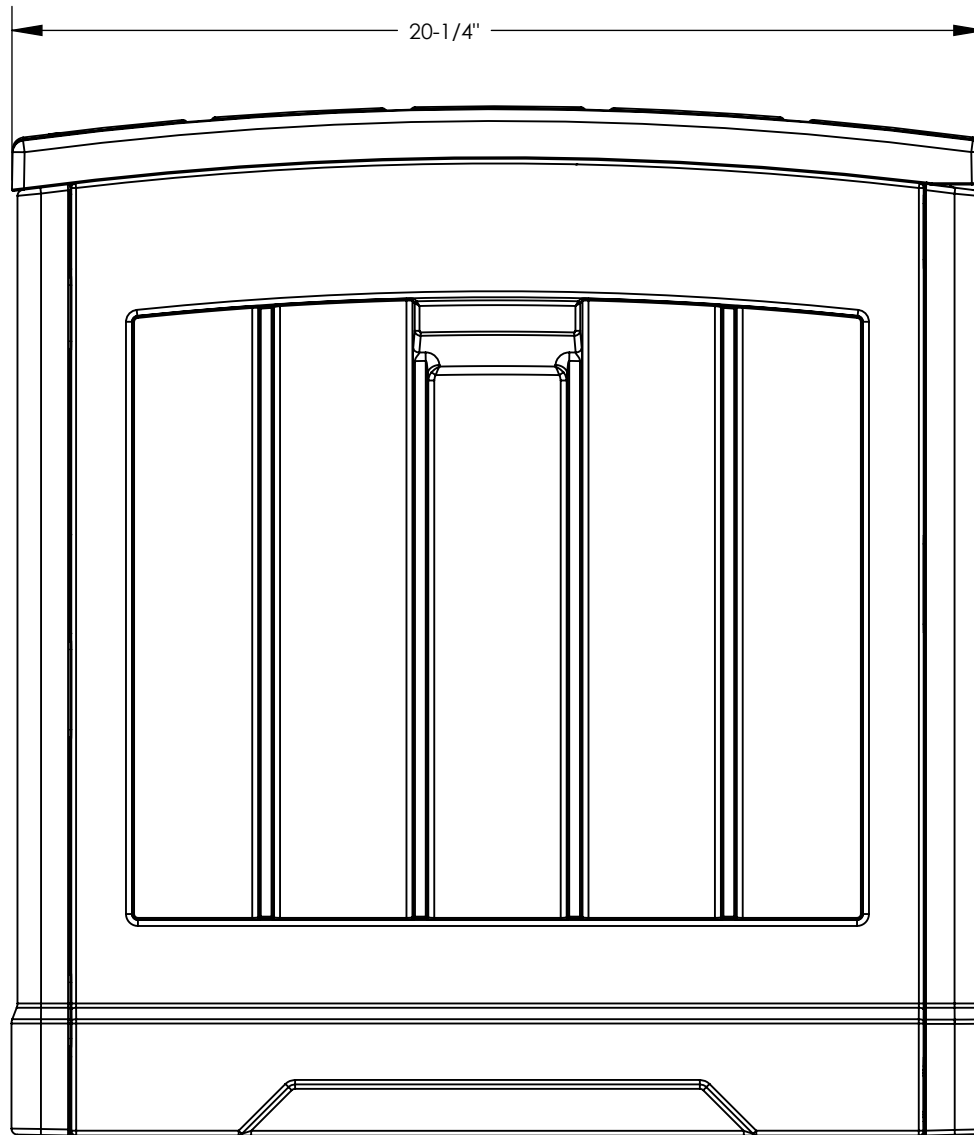

Suncast Corporation
701 North Kirk Road
Batavia, IL 60510 USA

DB5025

INTERIOR CAPACITY	50	gal
EXT. COVERAGE AREA	5.1	sq ft

FRONT VIEW

Suncast Corporation
701 North Kirk Road
Batavia, IL 60510 USA

DB5025

SIDE VIEW