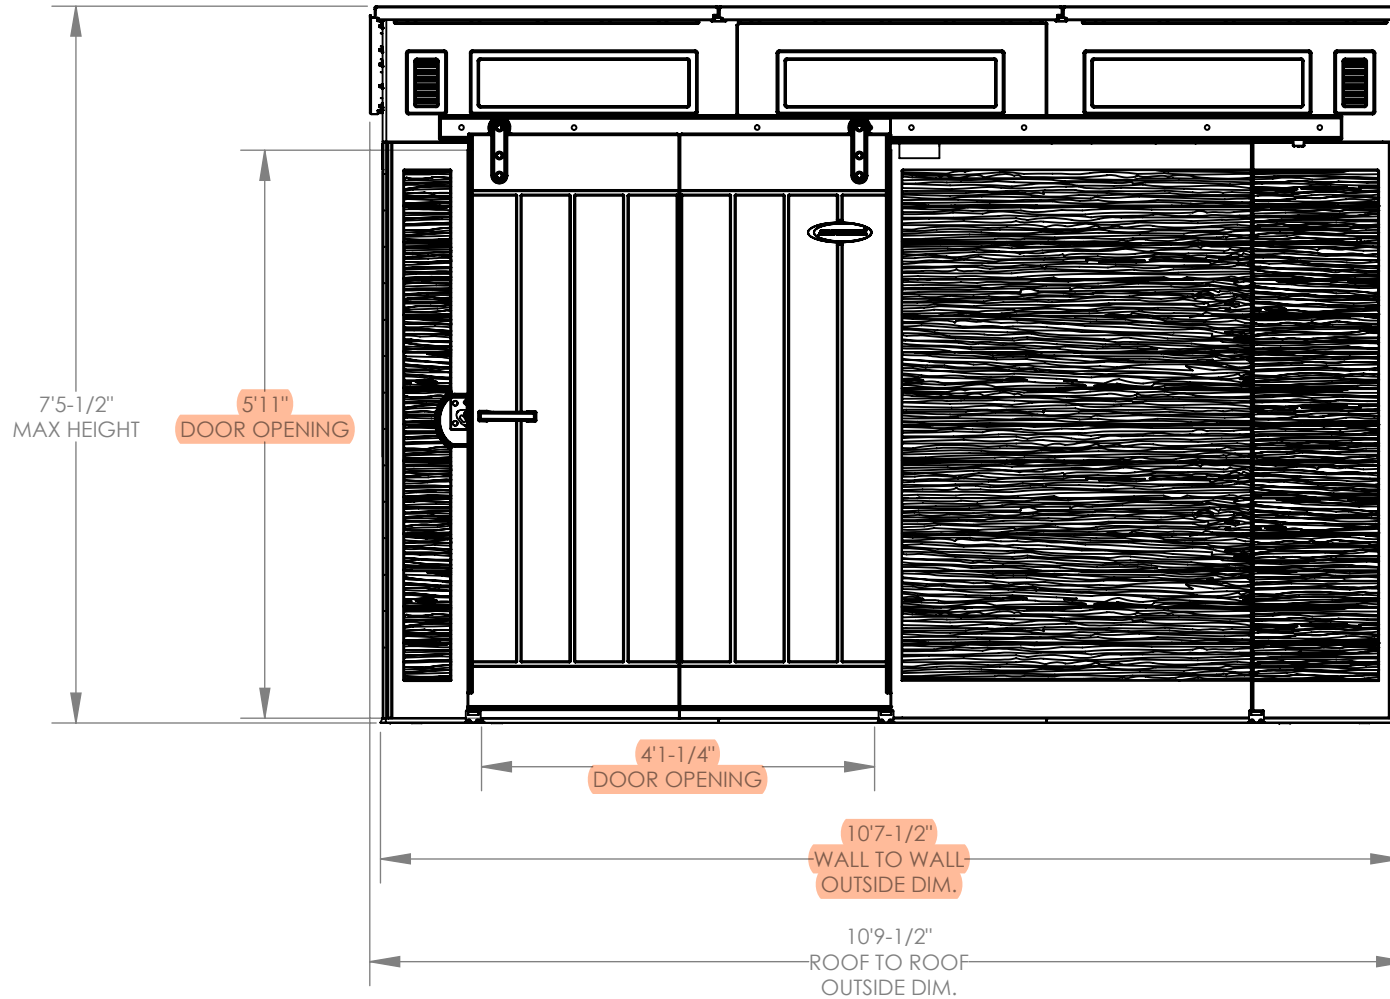

## BMS9000

|                    |            |
|--------------------|------------|
| INTERIOR VOLUME    | 483 cu ft  |
| EXT. COVERAGE AREA | 76.3 sq ft |
| ROOF PITCH         | 1.75:12    |

**FRONT VIEW**