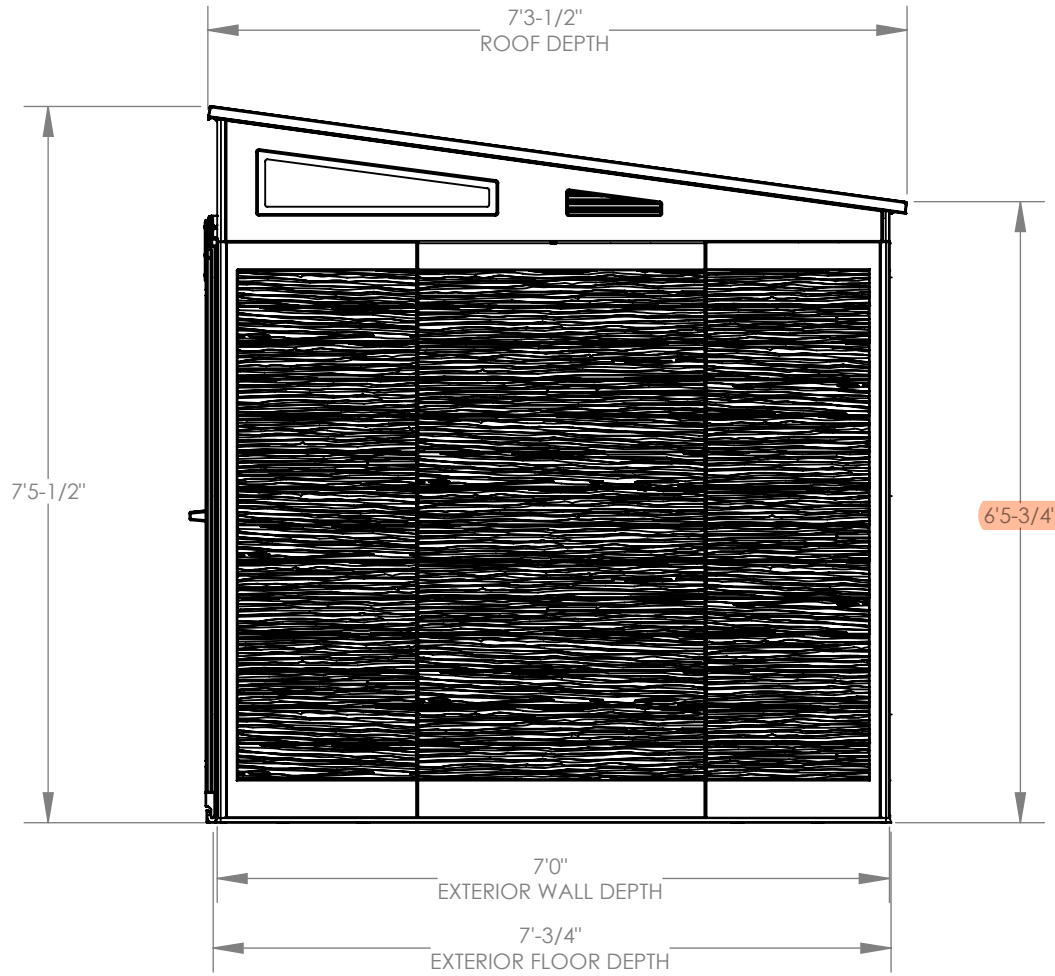

FRONT VIEW

Suncast Corporation
701 North Kirk Road
Batavia, IL 60510 USA

BMS9000