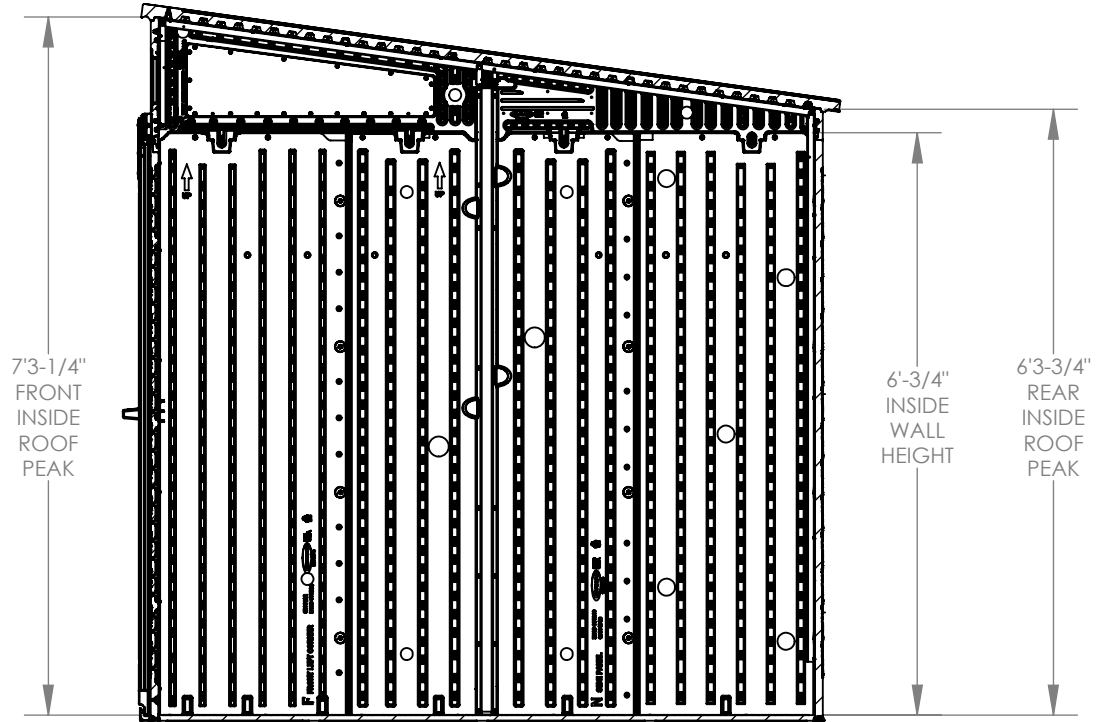

TOP VIEW

Suncast Corporation
701 North Kirk Road
Batavia, IL 60510 USA

BMS9000

SECTION VIEW