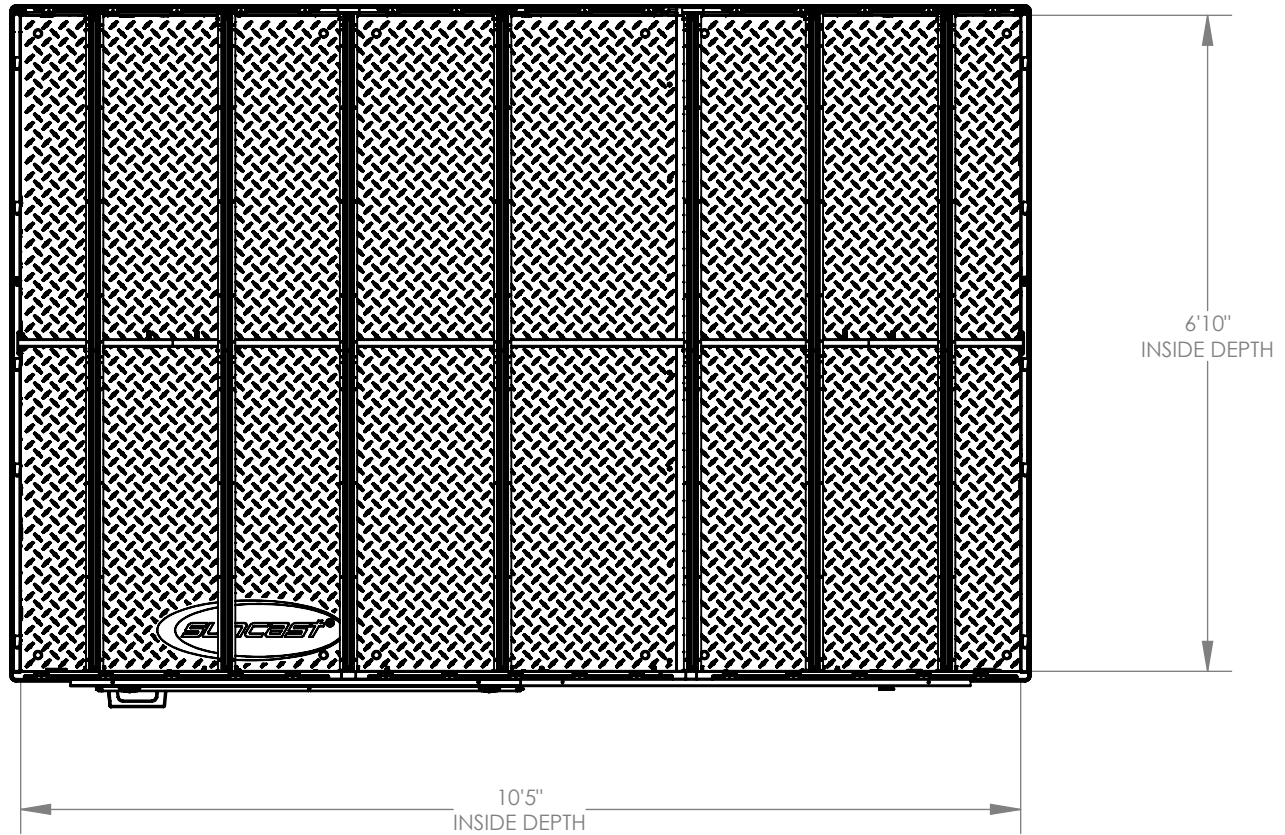

SIDE VIEW

Suncast Corporation
701 North Kirk Road
Batavia, IL 60510 USA

BMS9000