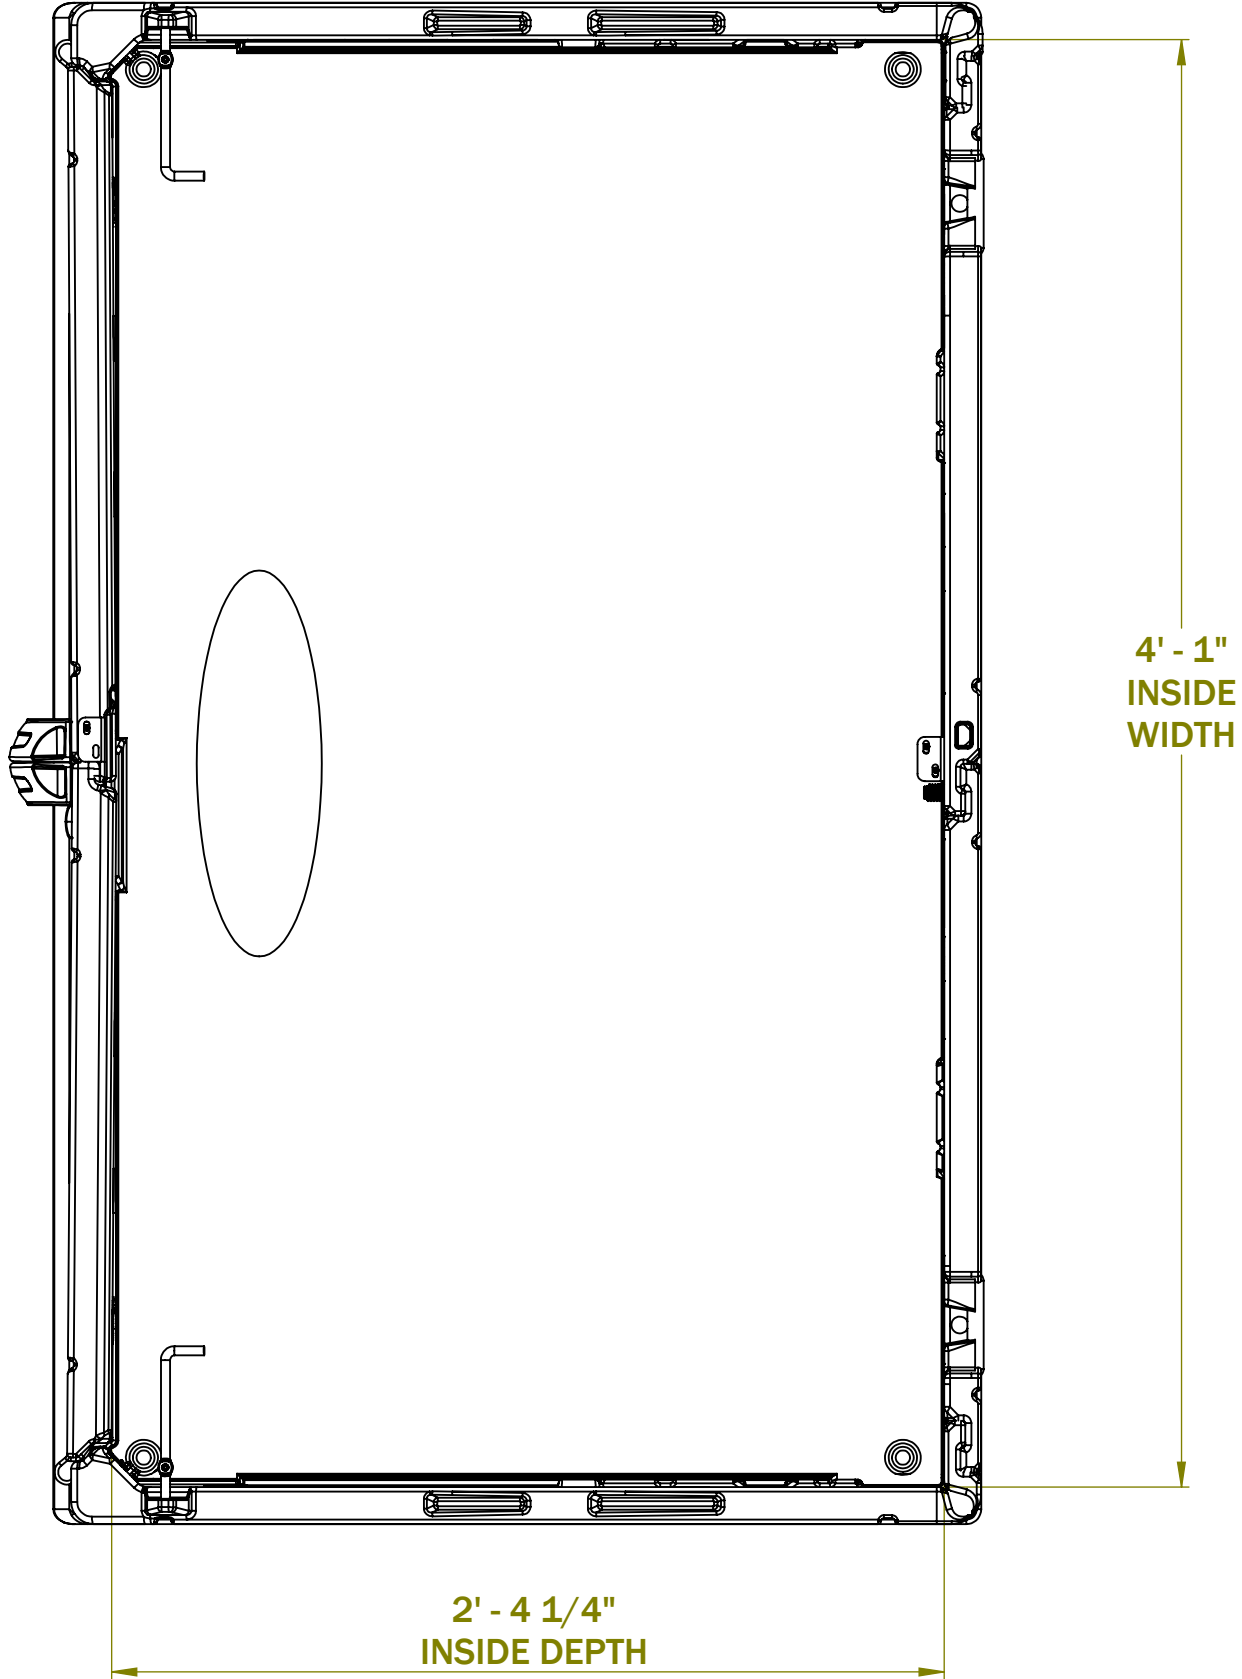

## TOTAL VOLUME

INTERIOR 54.46 cu. ft.

EXTERIOR 66.58 cu. ft.

## SQUARE FOOTAGE

INTERIOR 9.59 sq. ft.

EXTERIOR 11.23 sq. ft.

**BMS 5700**  
SIDE VIEW

**BMS 5700**  
**TOP VIEW**

# BMS 5700 SECTION VIEW

SECTION A-A  
SCALE 1 : 8