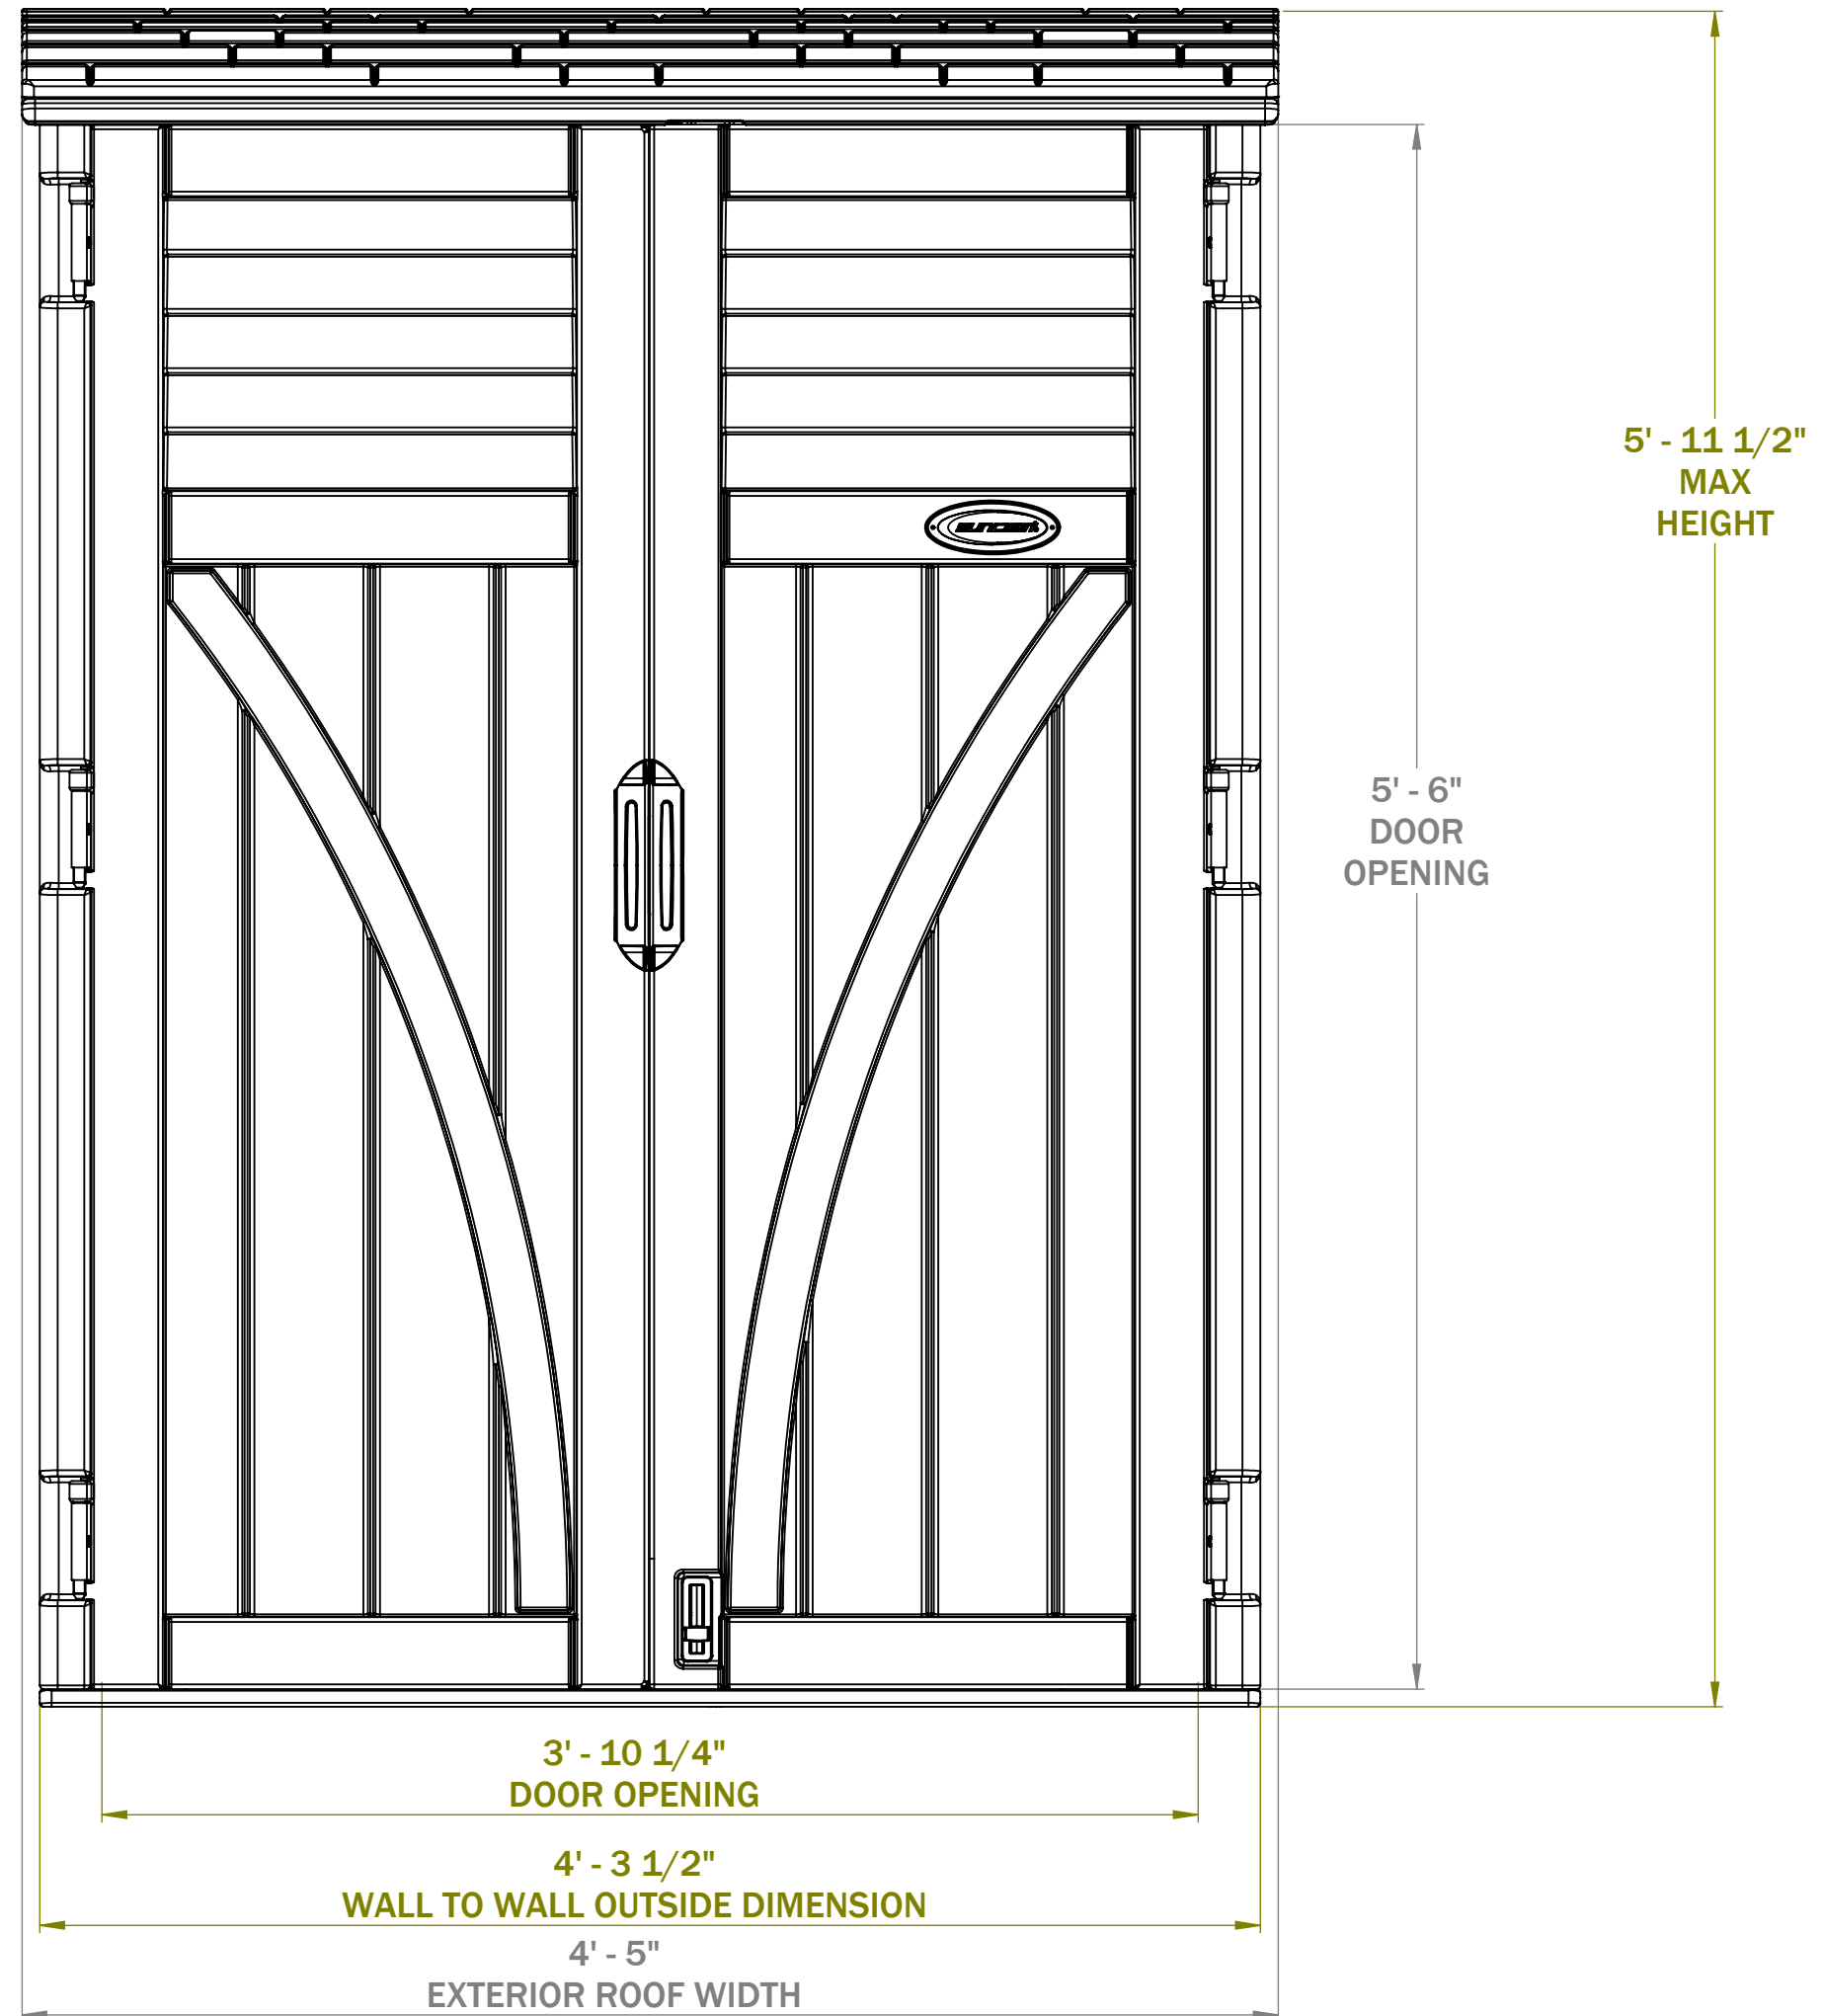

# BMS 5700

FRONT VIEW

## TOTAL VOLUME

INTERIOR 54.46 cu. ft.

EXTERIOR 66.58 cu. ft.

## SQUARE FOOTAGE

INTERIOR 9.59 sq. ft.

EXTERIOR 11.23 sq. ft.

**BMS 5700**  
SIDE VIEW

**BMS 5700**  
**TOP VIEW**

# BMS 5700 SECTION VIEW

SECTION A-A  
SCALE 1 : 8