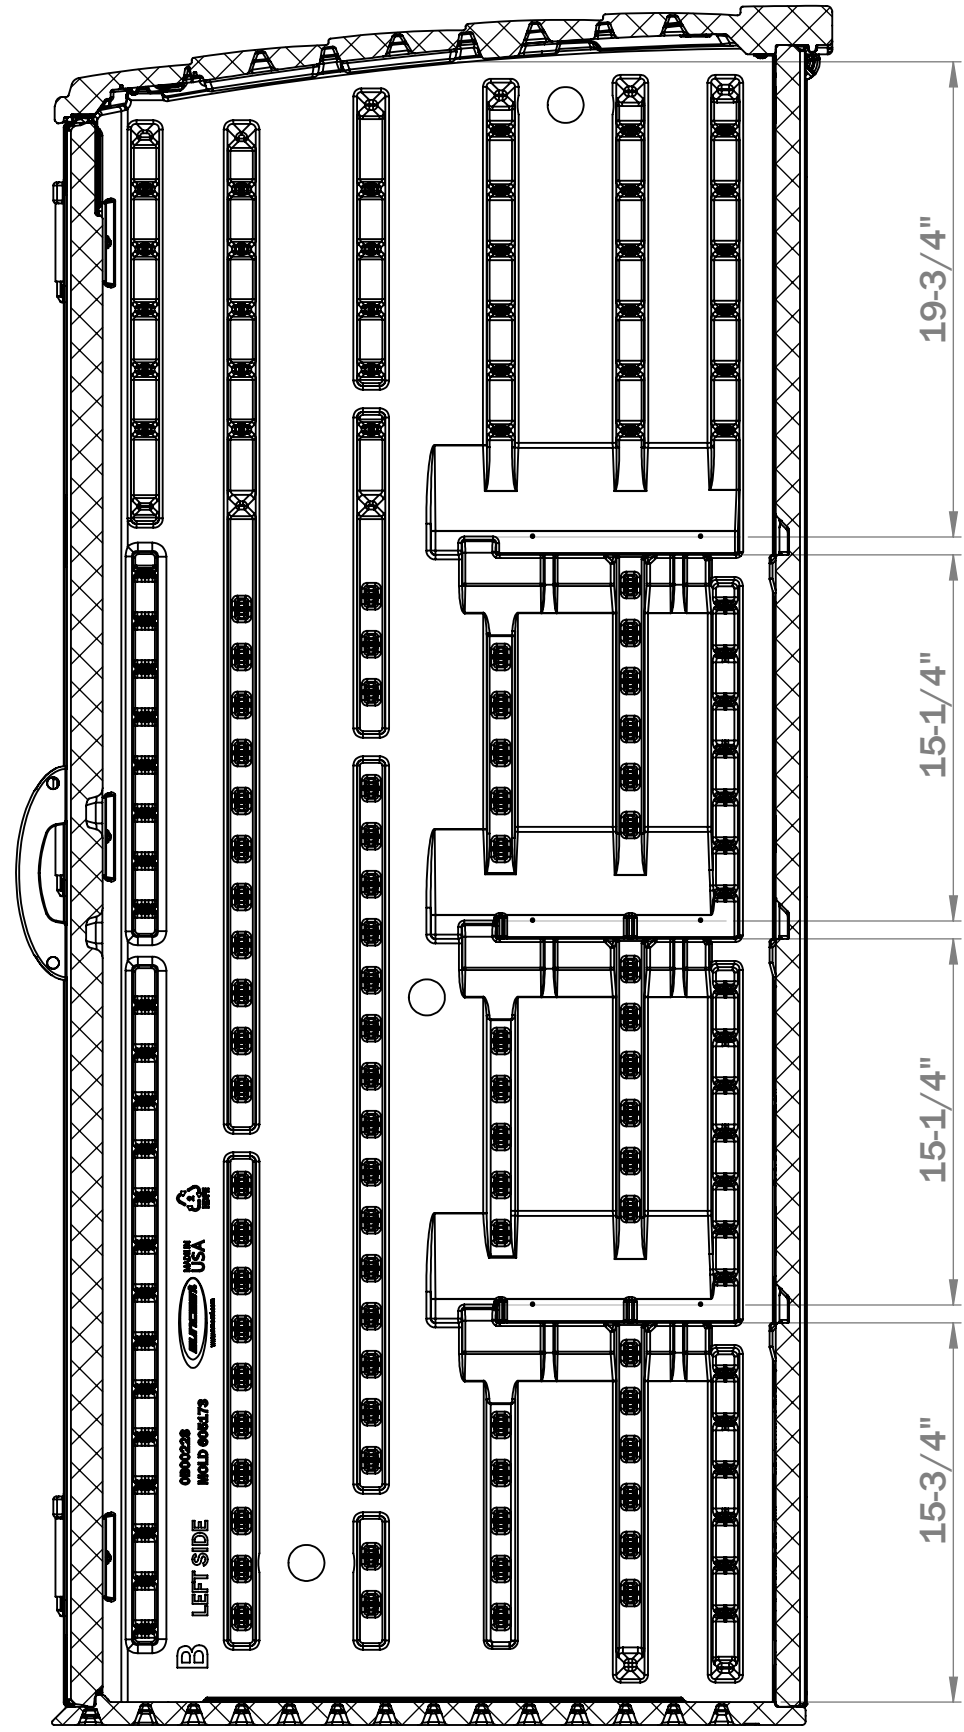

BMS 5700 Shelf Heights

SECTION B-B
SCALE 1 : 8