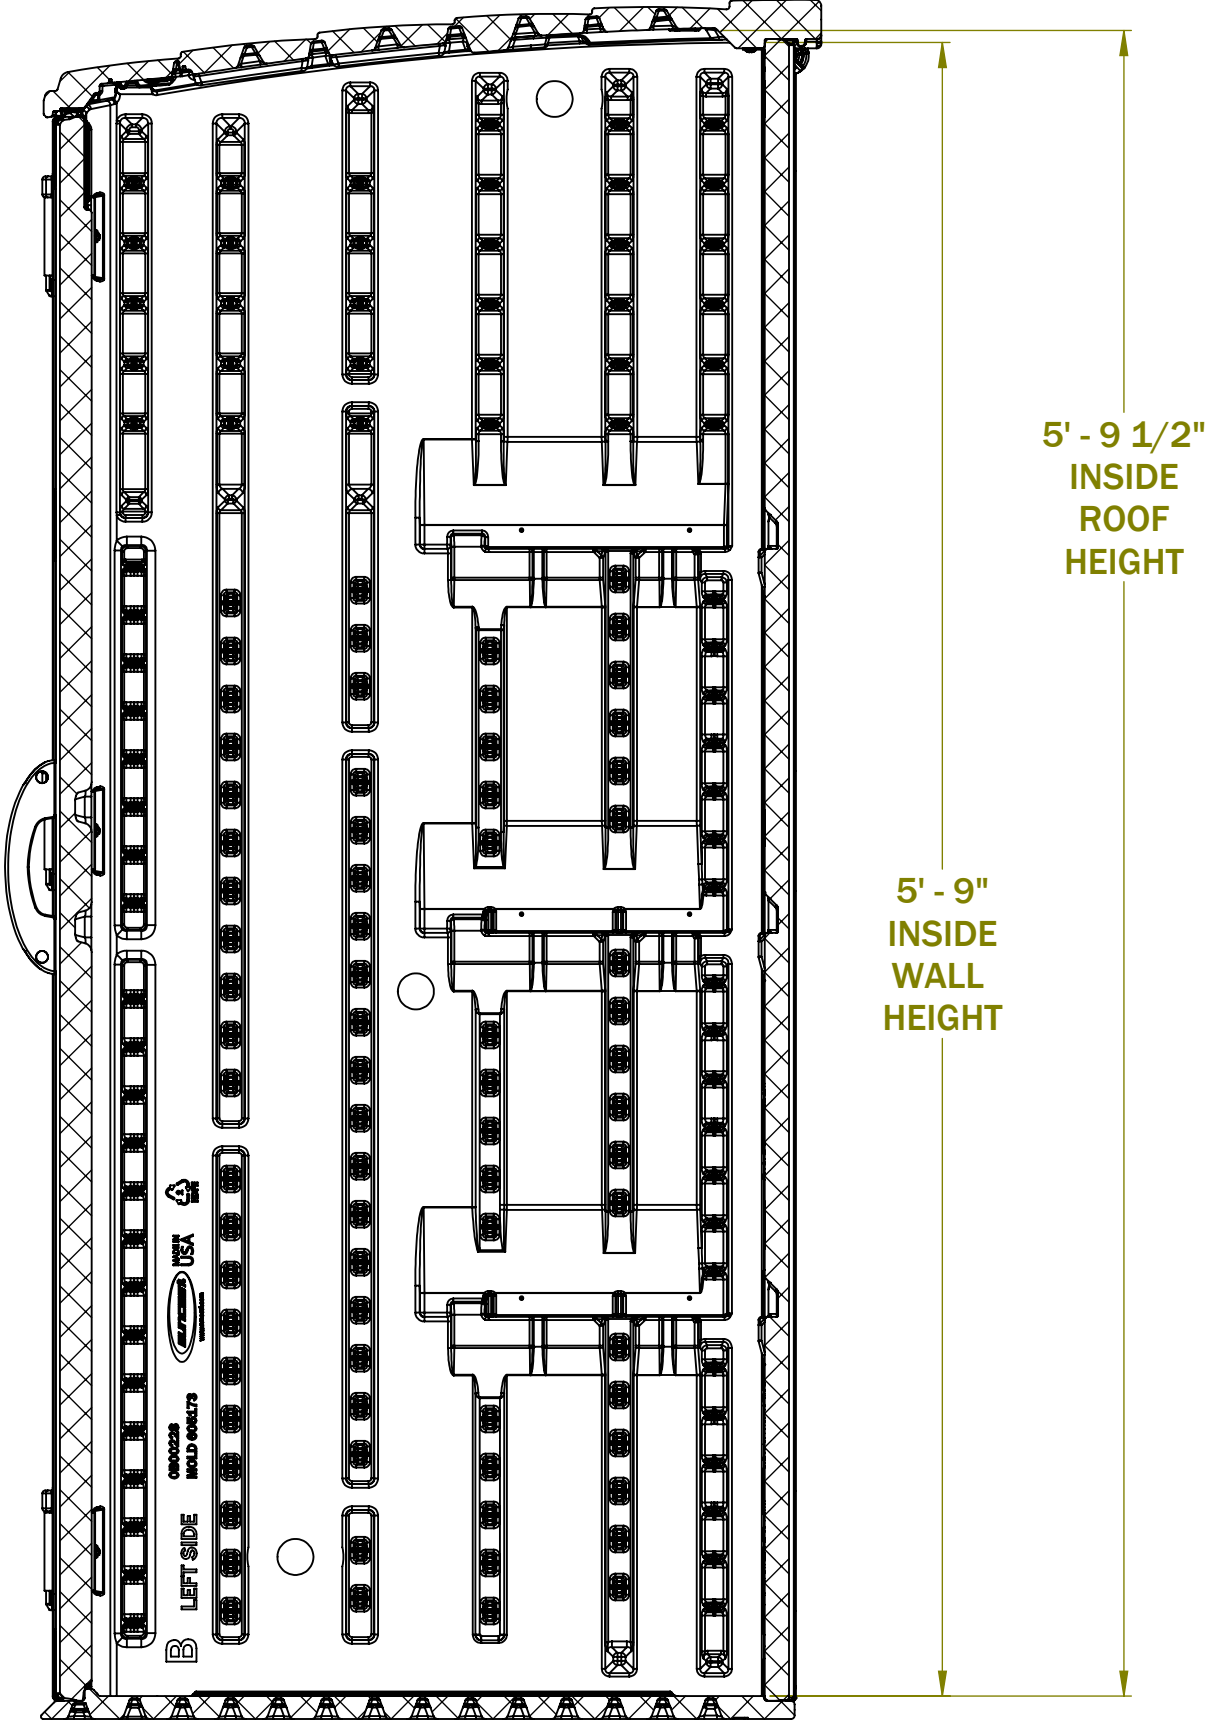

## TOTAL VOLUME

INTERIOR 54.46 cu. ft.

EXTERIOR 66.58 cu. ft.

## SQUARE FOOTAGE

INTERIOR 9.59 sq. ft.

EXTERIOR 11.23 sq. ft.

**BMS 5700**  
SIDE VIEW

**BMS 5700**  
**TOP VIEW**

# BMS 5700 SECTION VIEW

SECTION A-A  
SCALE 1 : 8