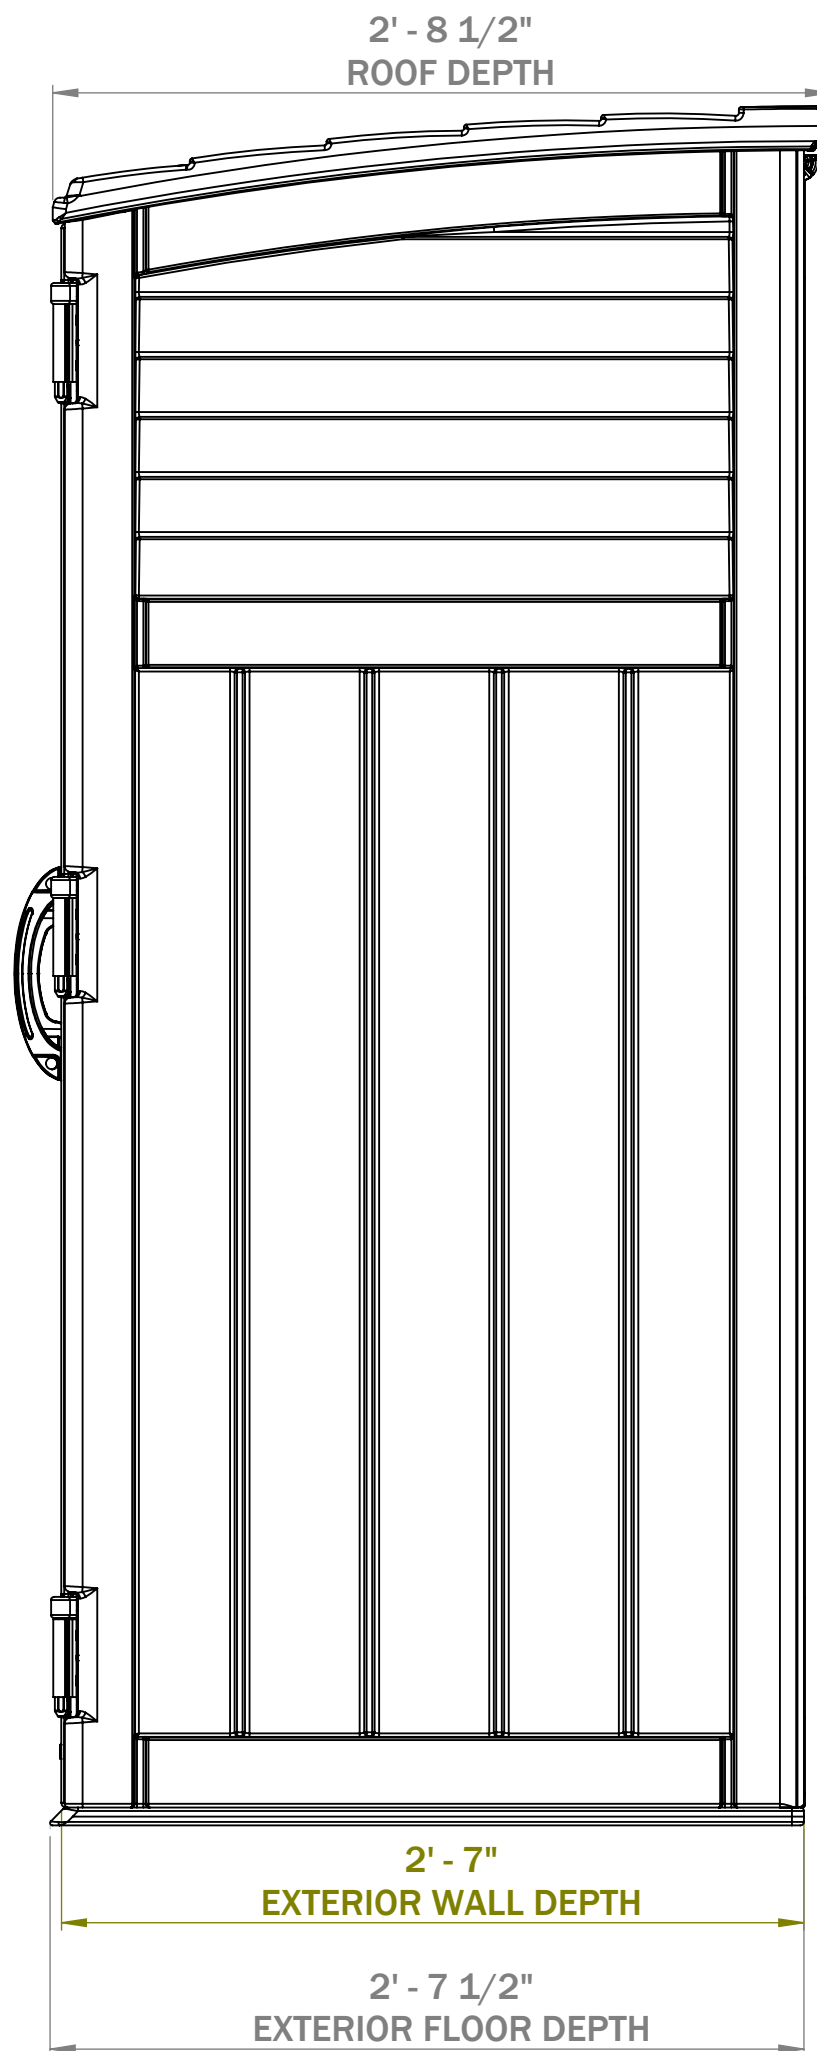

# BMS 5700

FRONT VIEW

## TOTAL VOLUME

INTERIOR 54.46 cu. ft.

EXTERIOR 66.58 cu. ft.

## SQUARE FOOTAGE

INTERIOR 9.59 sq. ft.

EXTERIOR 11.23 sq. ft.

**BMS 5700**  
SIDE VIEW

**BMS 5700**  
**TOP VIEW**

# BMS 5700 SECTION VIEW

SECTION A-A  
SCALE 1 : 8