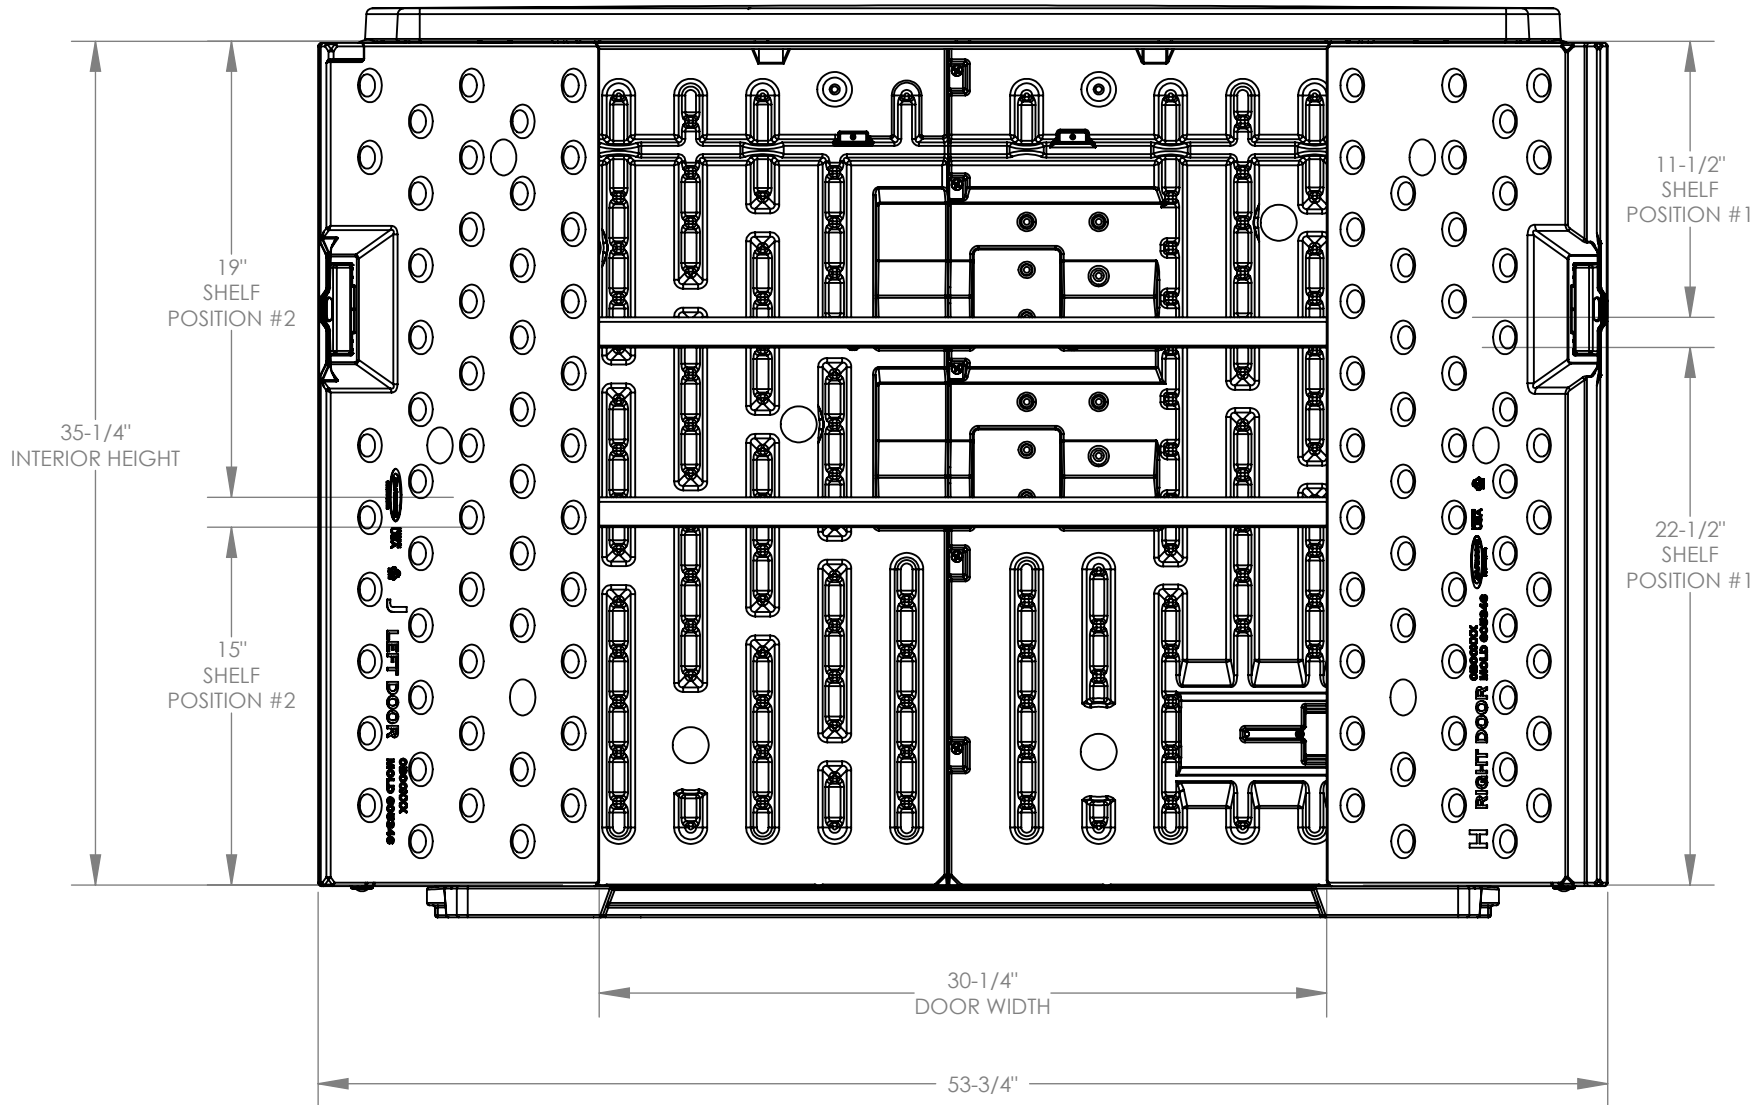

SIDE VIEW

Suncast Corporation
701 North Kirk Road
Batavia, IL 60510 USA

BMOE1000

SECTION A-A
SCALE 1 : 8

TOP VIEW

Suncast Corporation
701 North Kirk Road
Batavia, IL 60510 USA

BMOE1000

SECTION VIEW