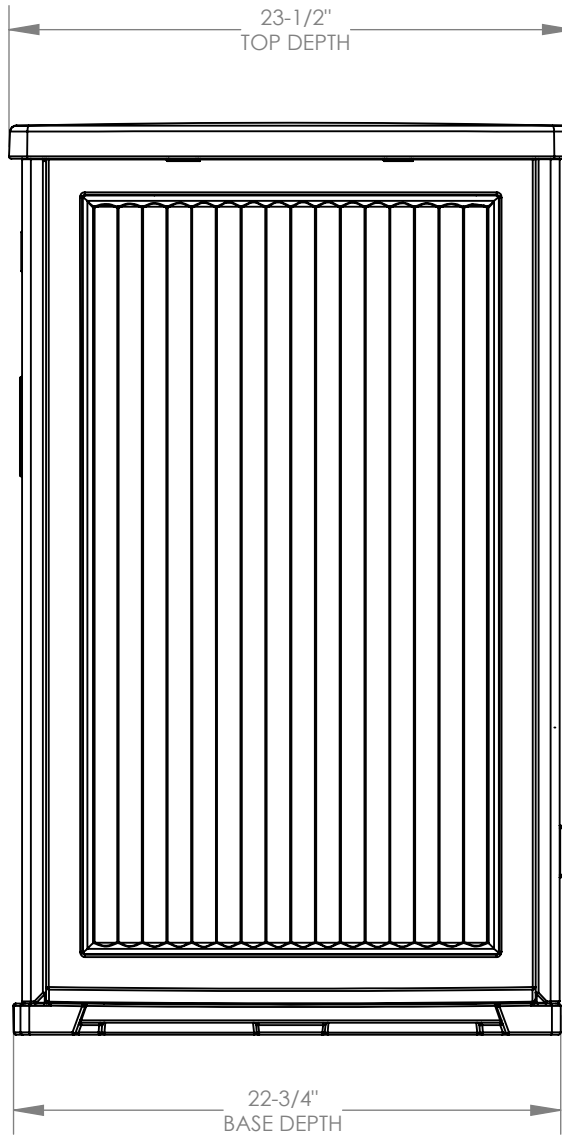

Suncast Corporation
701 North Kirk Road
Batavia, IL 60510 USA

BMOE1000

INTERIOR CAPACITY	130	gal
EXT. COVERAGE AREA	8.1	sq ft

FRONT VIEW

Suncast Corporation
701 North Kirk Road
Batavia, IL 60510 USA

BMOE1000