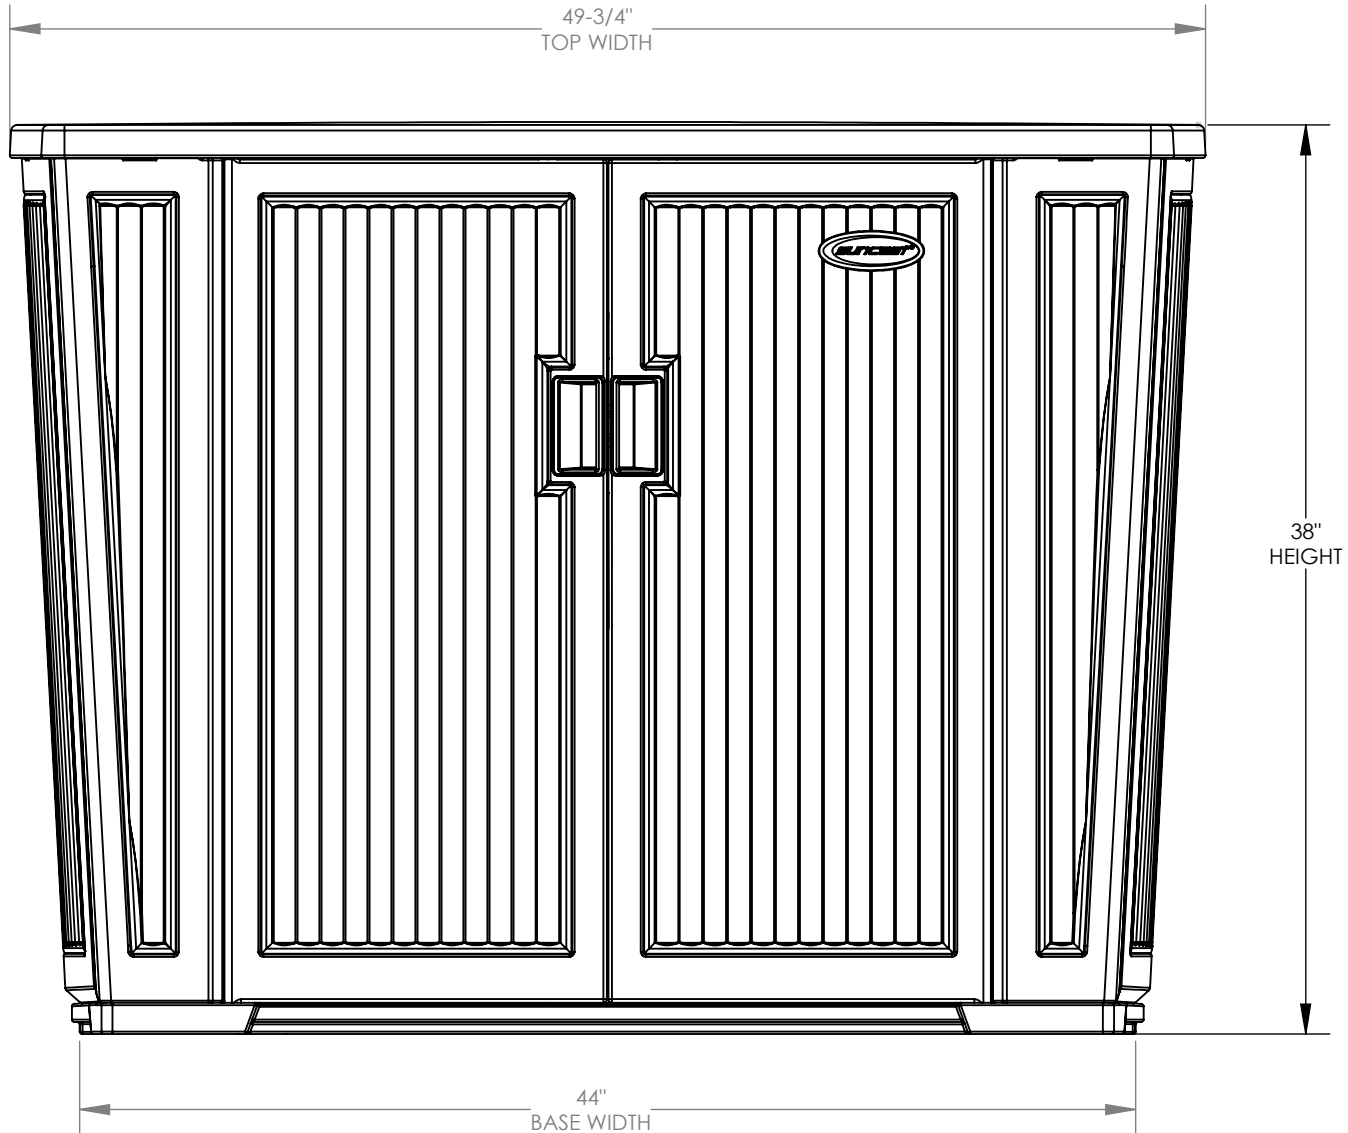

Suncast Corporation
701 North Kirk Road
Batavia, IL 60510 USA

BMOE1000

INTERIOR CAPACITY	130	gal
EXT. COVERAGE AREA	8.1	sq ft

FRONT VIEW

Suncast Corporation
701 North Kirk Road
Batavia, IL 60510 USA

BMOE1000