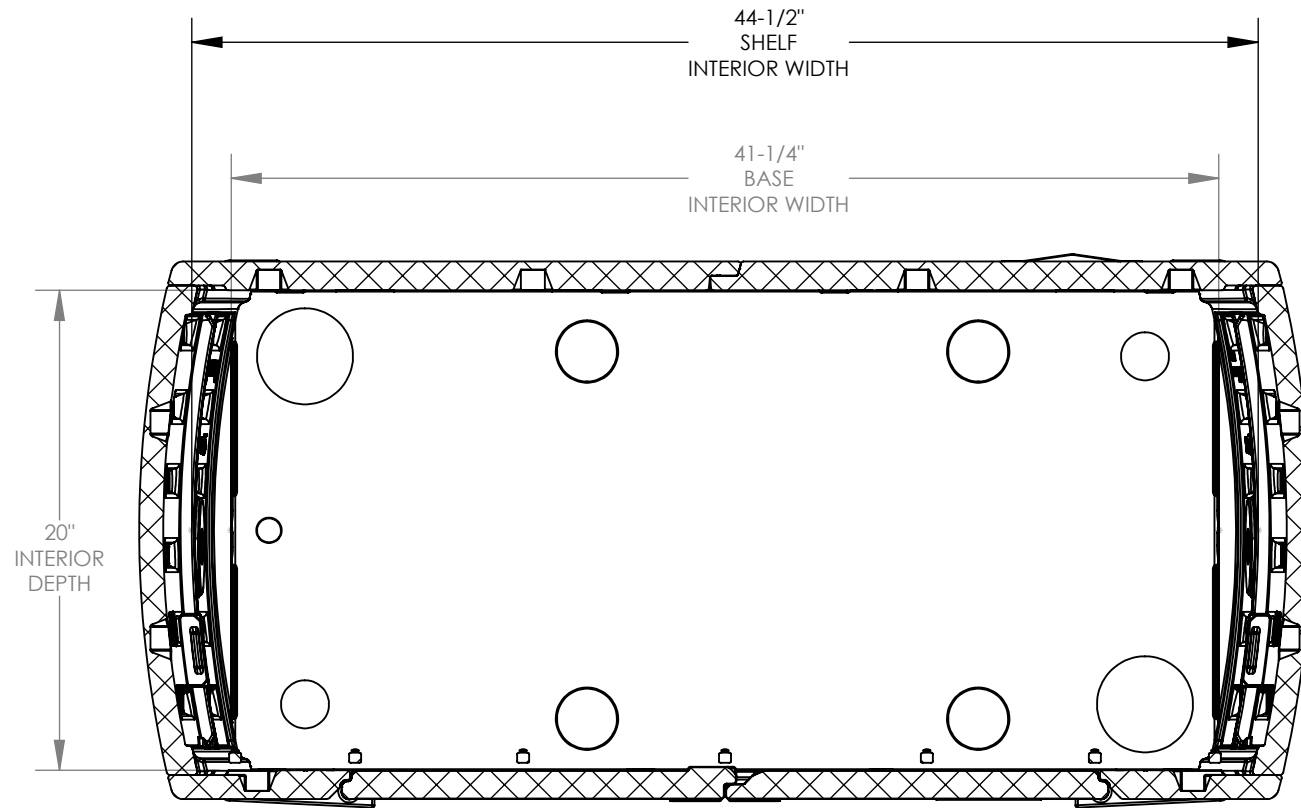

SIDE VIEW

Suncast Corporation
701 North Kirk Road
Batavia, IL 60510 USA

BMOE1000

SECTION A-A
SCALE 1 : 8

TOP VIEW