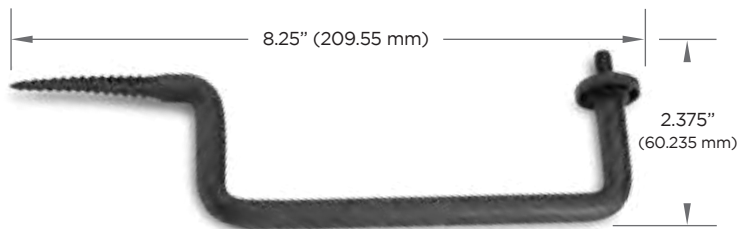

TREE SCREW MOUNT - 3 PACK

STC-TS-3PK

- Durable rust resistant coating
- Includes 3 Tree Screw Mounts and all mounting hardware
- 1/4" tripod mount, compatible with any trail camera with 20 threaded insert at base of camera
- Versatile, mounts in various heights and angles for desired field of view