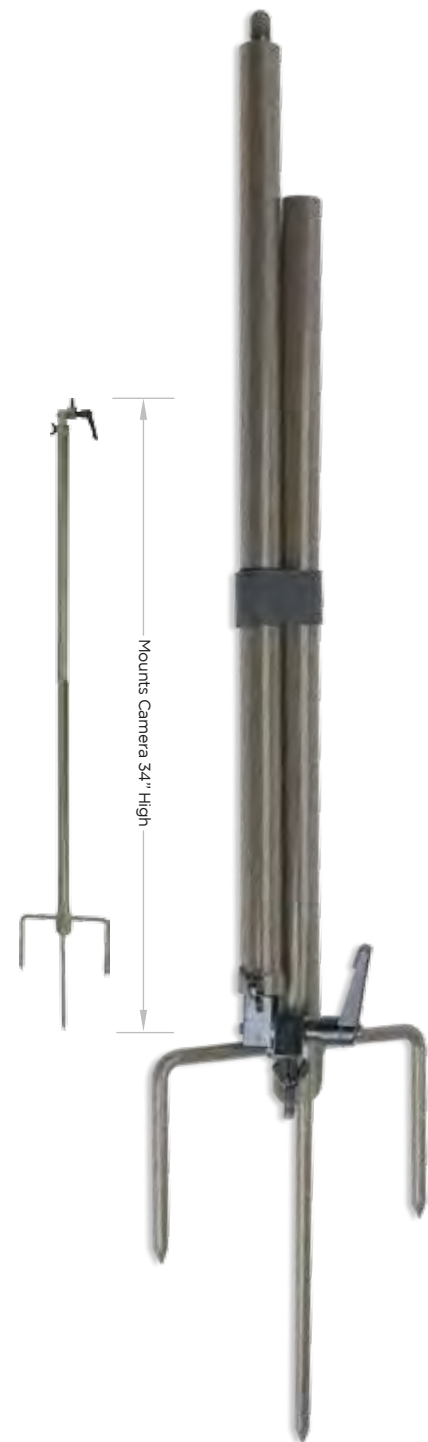

STC-XNVM

ACCESSORIES

TRAIL CAM MOUNTING STICK

STC-CAMSTICK

- Ideal for mounting trail cameras in treeless terrain
- 360° Horizontal Rotation
- 270° Vertical Tilt Adjustment
- Compact 2-piece design w/strap for easy transport
- Durable Heavy Gauge Steel Post
- Foot Step Ground Stake
- Mounts trail camera up to 34" high
- Universal tripod mount can also be used with spotting scopes and camcorders

TREE SCREW MOUNT - 3 PACK

STC-TS-3PK

- Durable rust resistant coating
- Includes 3 Tree Screw Mounts and all mounting hardware
- 1/4" tripod mount, compatible with any trail camera with 20 threaded insert at base of camera
- Versatile, mounts in various heights and angles for desired field of view