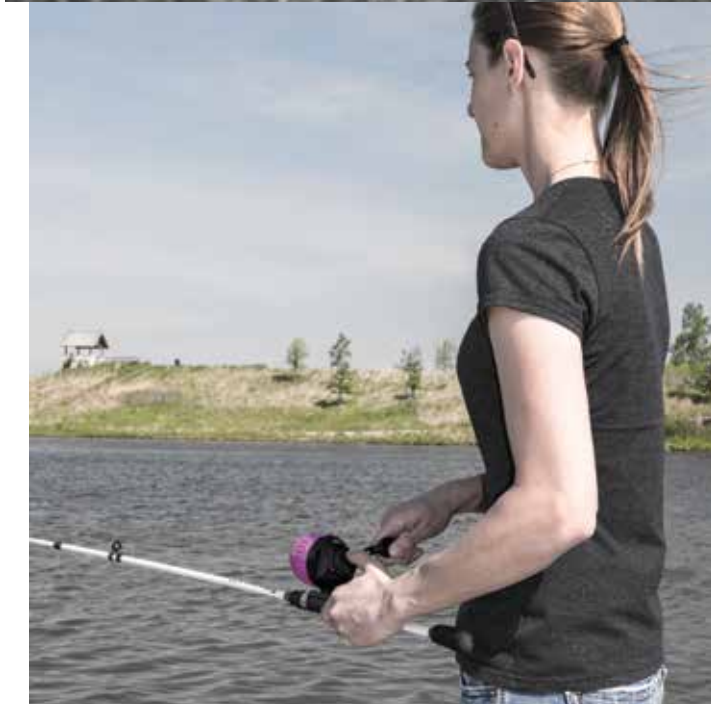

SOUTH BEND.....1-64

INNOVATIVE & NEW 1-4
ACCESSORIES 5-24
KNIVES 6
CUTTING ACCESSORIES.....7
PLIERS 8
RULERS.....9
TOOLS.....9-10
TRAPS / BASKETS 11
BAIT BUCKET / AERATOR 12
CRICKET / BAIT STORAGE.....13
STACK JARS / UTILITY BOXES....14
NETS 15-16
CUTTING BOARDS / SCALERS 17
SCALES.....18
STRINGERS 19
ROD HOLDERS..... 20
ACCESSORIES 21-22
ROD & REEL REPAIR..... 22
LINE..... 23
GLOVES / GLASSES 24

TERMINAL TACKLE 25-37
HOOKS..... 26
JIGHEADS / SNELLS..... 27
HOOK ASSORTMENTS 28
VALUE PACKS 29
SWIVELS / RIGS / SNAPS 30
SINKERS / 31-32
NON LEAD SINKERS 32
DIAL BOX SINKER ASSORTMENTS 33
FRESH WATER RIGS 34
LEADERS 35
FLOATS 36-37

LURE KITS..... 38-42

PREMOUNTED COMBOS.....43-51
COMPULSION..... 44
RECLUSE..... 44
RAVEN..... 45
TROPHY STALKER 45
PROTON 46
NEUTRON 47
COMPETITOR 48
BLACK BEAUTY..... 48
MICROLITE S-CLASS..... 49
MICROLITE 49-50
TROPHY STALKER TELESCOPIC .. 51

ROD & REEL SERIES 52-58
RIPPIN STIX 53
BLACK BEAUTY..... 54
SHREDDER 55
MICROLITE S-CLASS..... 55
CRAPPIE STALKER 56
NEUTRON 56
TELESCOPIC & BREAM RODS /
BAMBOO POLES 57
REELS SERIES..... 58

YOUTH FISHING / WORM GEAR..... 59-64
TACKLE BOXES 60
TACKLE BAGS / STORAGE..... 61
EXPLORATION GEAR / NETS 62
PREMOUNTED COMBOS..... 63
COMBO ASSORTMENT 64

READY2FISH.....65-77
TACKLE KITS 67
MULTI-SPECIES 68
MULTI-SPECIES PURPLE 69
BASS & WALLEYE 70
PANFISH 71
TROUT.....72
CATFISH / PIKE 73
KING SALMON / SALMON 74
STRIPER / INSHORE 75
SURF & PIER / SALTWATER
MULTI-SPECIE 76
FLY / CARDED COMBOS.....77