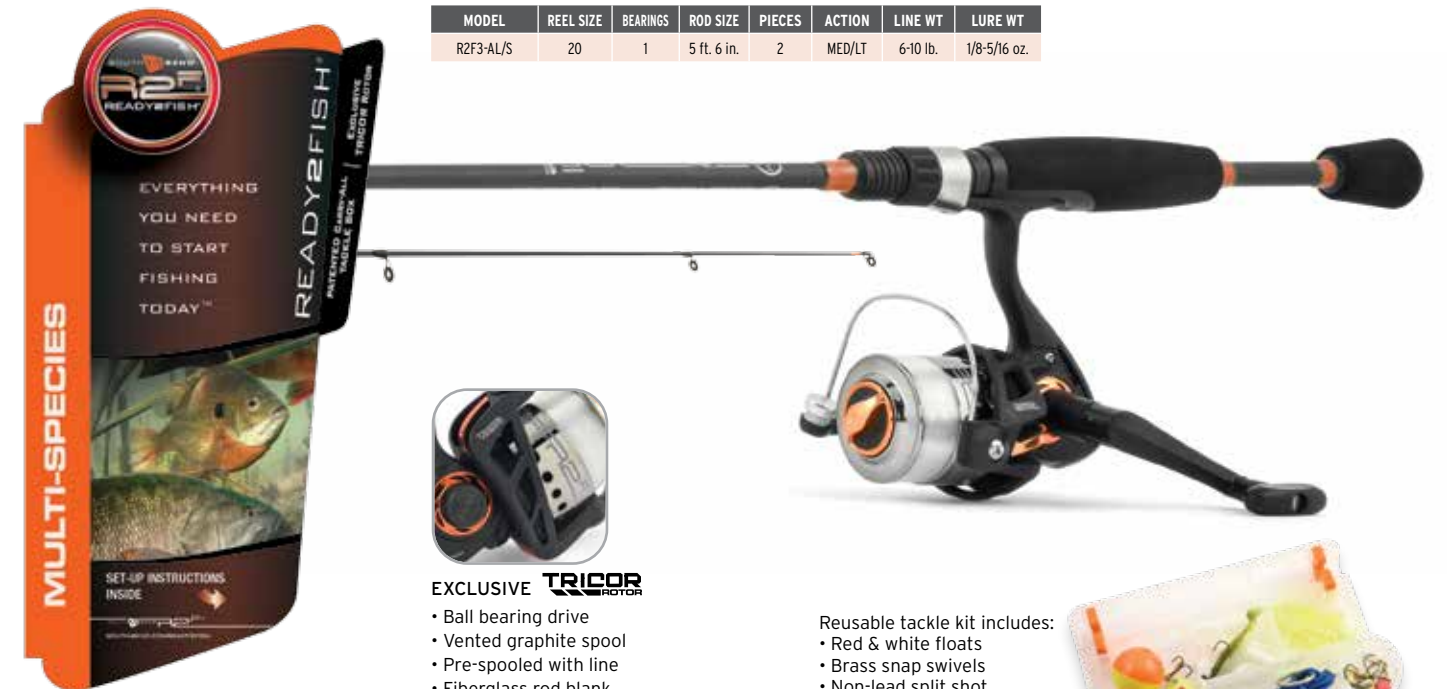

EXCLUSIVE TRICOR

- Ball bearing drive
- Vented graphite spool
- Pre-spooled with line
- Fiberglass rod blank
- Ceramic guides
- Graphite reel seat
- Stainless steel cushioned hood
- Split grip EVA handle

Reusable tackle kit includes:

- Red & white floats
- Brass snap swivels
- Non-lead split shot assortment
- Hook assortment
- Unpainted jig heads
- Fish stringer
- Spoon
- Grubs
- Rigged shad dart