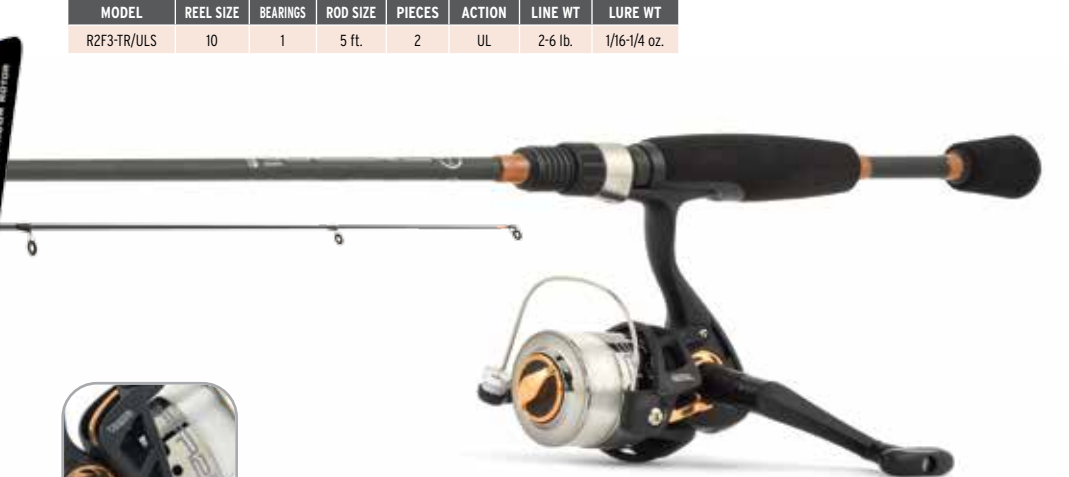

PANFISH SPINCAST COMBO KIT

MODEL	REEL SIZE	BEARINGS	ROD SIZE	PIECES	ACTION	LINE WT	LURE WT
R2F3-PF/SC	20	1	5 ft.	2	MED/LT	4-12 lb.	1/8-1/4 oz.

- Ball bearing drive
- Pre-spooled with line
- Fiberglass rod blank
- Ceramic guides
- Graphite reel seat
- Stainless steel cushioned hood
- Split grip EVA handle

1. Reusable tackle kit includes:
2. Foam & round floats
   - Non-lead split shot
   - Hook assortment
   - Unpainted jig head
   - Unpainted tube head
   - Plastic tubes
   - Plastic grubs
   - Plastic shad

TROUT ULTRALIGHT SPINNING COMBO KIT

MODEL	REEL SIZE	BEARINGS	ROD SIZE	PIECES	ACTION	LINE WT	LURE WT
R2F3-TR/ULS	10	1	5 ft.	2	UL	2-6 lb.	1/16-1/4 oz.

1. **EXCLUSIVE TRICOR MOTOR**
2. Ball bearing drive
   - Vented graphite spool
   - Pre-spooled with line
   - Fiberglass rod blank
   - Ceramic guides
   - Graphite reel seat
   - Stainless steel cushioned hood
   - Split grip EVA handle

1. Reusable tackle kit includes:
2. Hook assortment
   - Black swivels
   - Unpainted tin jig heads
   - Non-lead split shot assortment
   - Mini plastic tubes
   - Plastic grubs
   - Spoon
   - Trout bait
   - Spinner

PANFISH SPINNING COMBO KIT

MODEL	REEL SIZE	BEARINGS	ROD SIZE	PIECES	ACTION	LINE WT	LURE WT
R2F3-PF/S	10	1	5 ft.	2	UL	2-6 lb.	1/16-1/4 oz.

1. **EXCLUSIVE TRICOR MOTOR**
2. Ball bearing drive
   - Vented graphite spool
   - Pre-spooled with line
   - Fiberglass rod blank
   - Ceramic guides
   - Graphite reel seat
   - Stainless steel cushioned hood
   - Split grip EVA handle

1. Reusable tackle kit includes:
2. Foam & round floats
   - Non-lead split shot
   - Hook assortment
   - Unpainted jig head
   - Unpainted tube head
   - Plastic tubes
   - Plastic grubs
   - Plastic shad

TROUT SPINNING COMBO KIT

MODEL	REEL SIZE	BEARINGS	ROD SIZE	PIECES	ACTION	LINE WT	LURE WT
R2F3-TR/MS	30	1	6 ft. 6 in.	2	MEDIUM	6-14 lb.	1/4-5/8 oz.