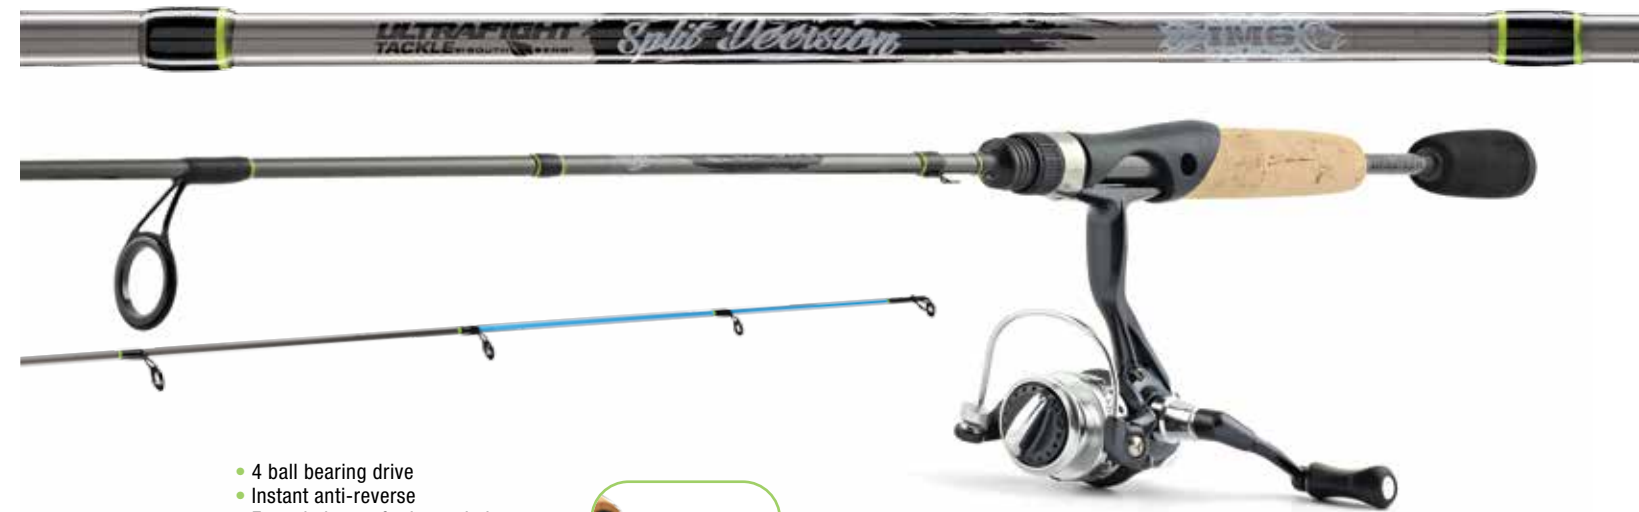

- 4 ball bearing drive
- Instant anti-reverse
- Extended stem for better balance
- Aluminum spool
- IM6 graphite blank
- Ultralight action
- High-visibility tip
- Split grip cork & EVA Handle

HIGH-VISIBILITY TIP