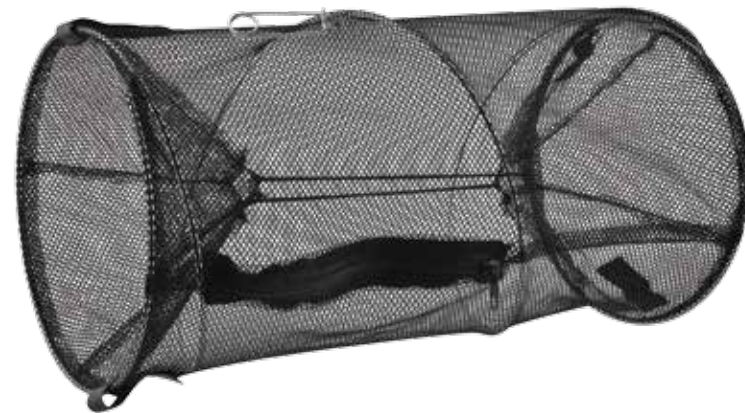

MODEL SBHH-1

FROG SPEAR - 4 TINE

- 5.5 in. Sharply honed points
- Tempered steel construction
- Includes bolt & nut to fasten to pole

MODEL SBFS-4

FROG SPEAR - 5 TINE

- 7 in. Sharply honed points
- Tempered steel construction
- Includes bolt & nut to fasten to pole

MODEL SBFS-5

WIRE CRAWFISH TRAP

- Catch your own crawfish
- Corrosion resistant

MODEL SB CD-2369

WIRE MINNOW TRAP

- Catch your own minnows
- Corrosion resistant plating
- 9 in. Diameter, 16.5 in. length

MODEL SB MT-2369C

COLLAPSIBLE MINNOW TRAP

- Sturdy collapsible spring design
- Easy to set up, carry and store
- Secure close with attached hook and loop attachment
- Expanded 9x9x16 in. Collapsed 9x9x2 in

MODEL SB CMT2369