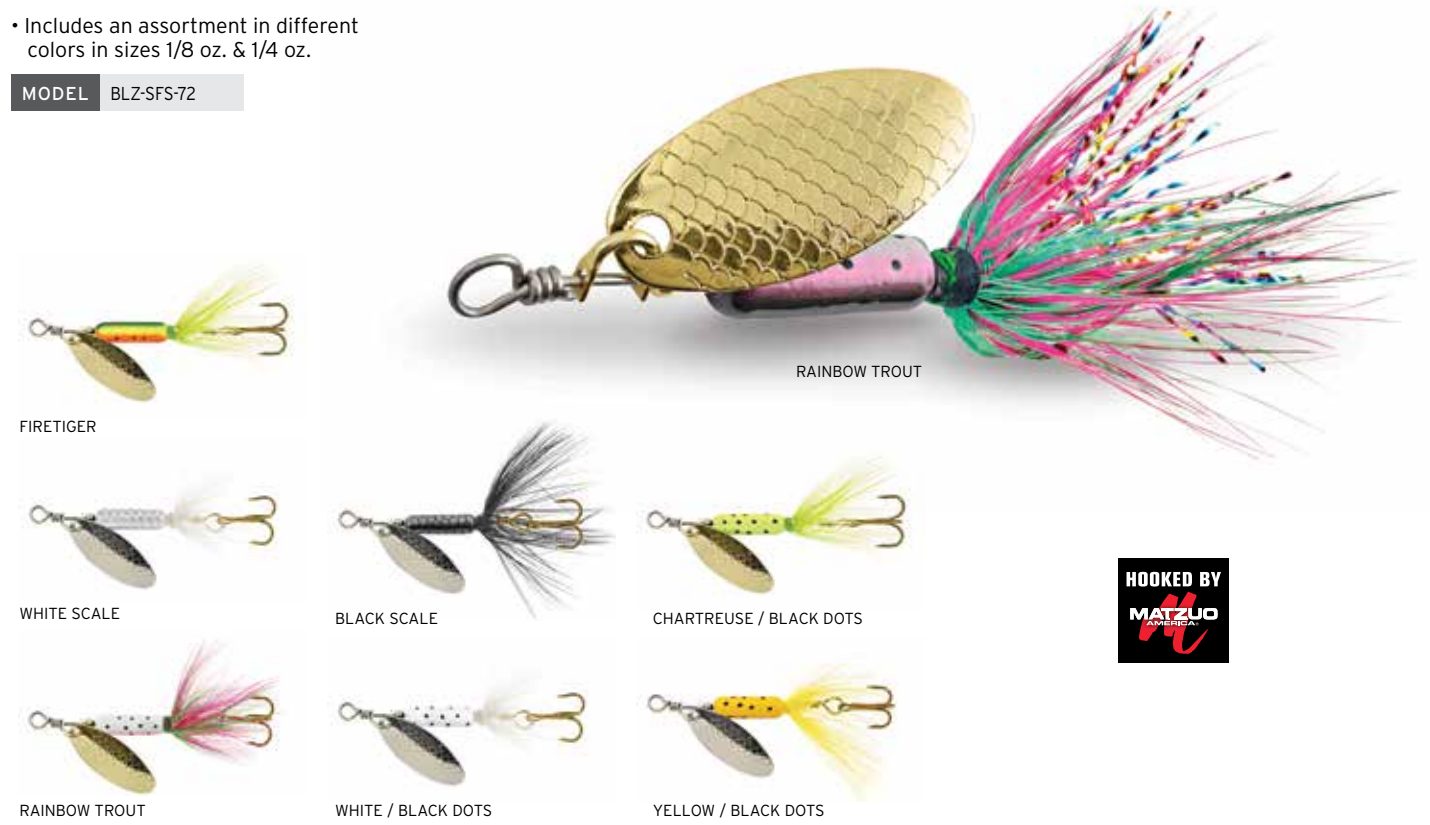

72-PIECE INLINE SPINNER ASSORTMENT

• Includes an assortment in different colors in sizes 1/8 oz. & 1/4 oz.

MODEL BLZ-SFS-72