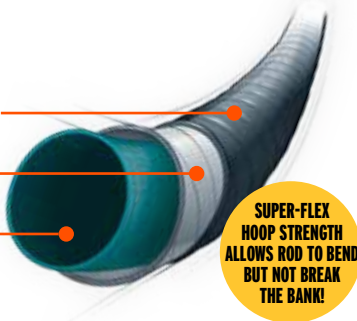

SHREDDER

SHREDDER E-GLASS SPIN RODS

MODEL	ROD SIZE	PIECES	ACTION	LINE WT	LURE WT
SRD-56ULSP	5 ft. 6 in.	2	UL	2-6 lb.	1/16-1/4 oz.
SRD-602MSP	6 ft.	2	MEDIUM	6-14 lb.	1/4-1/2 oz.
SRD-66MSP	6 ft. 6 in.	2	MEDIUM	6-14 lb.	1/4-1/2 oz.
SRD-702MHSP	7 ft.	2	MED/HVY	8-25 lb.	1/2-3 oz.
SRD-802MHSP	8 ft.	2	MED/HVY	8-25 lb.	1/2-3 oz.

- E-Glass rod blank
- Solid power wrap tip
- Aluminum oxide guides
- Graphite reel seat
- Stainless steel cushioned hoods
- Split Grip (5 ft. 6 in. - 7 ft.) and Full (8 ft.) EVA Handles

REINFORCED EPOXY EXTERIOR

EPOXY RESIN SPIRAL SCRIM

E-GLASS FIBER RESIN MATRIX

SHREDDER E-GLASS SPIN RODS

MODEL	ROD SIZE	PIECES	ACTION	LINE WT	LURE WT
MS-46IULSP	4 ft. 6 in.	1	UL	2-6 lb.	1/16-1/4 oz.
MS-50IULSP	5 ft.	1	UL	2-6 lb.	1/16-1/4 oz.
MS-56IULSP	5 ft. 6 in.	1	UL	2-6 lb.	1/16-1/4 oz.

- Graphite rod blank
- Chrome guides
- Graphite reel seat
- Stainless steel cushioned hoods
- Cork handle

CRAPPIE STALKER

CRAPPIE STALKER JIGGING RODS

MODEL	ROD SIZE	PIECES	ACTION	LINE WT	LURE WT
CS-902-L	9 ft.	2	LIGHT	4-10 lb.	1/32-1/2 oz.
CS-102-L	10 ft.	2	LIGHT	4-10 lb.	1/32-1/2 oz.
CS-122-ML	12 ft.	2	MED/LIGHT	4-12 lb.	1/16-1/2 oz.

- Graphite composite rod blank
- Aluminum oxide guides
- High-vis rod tip
- Graphite reel seat
- Stainless steel cushioned hoods
- Hook keeper
- EVA handle

NEUTRON

NEUTRON ROD ASSORTMENT

MODEL	ROD SIZE	PIECES	ACTION	LINE WT	LURE WT
SBN/ASRT-RR	6 FT	2	MEDIUM	6-12 lb.	1/8-1/2 oz.
	6 FT 6 in.	2	MEDIUM	6-14 lb.	1/4-5/8 oz.
	7 FT	2	MED/HVY	8-25 lb.	1/2-2 oz.

- Fiberglass rod blank
- Ceramic guides
- Graphite reel seat
- Stainless steel hoods
- EVA handle
- Packed in quantities of 12