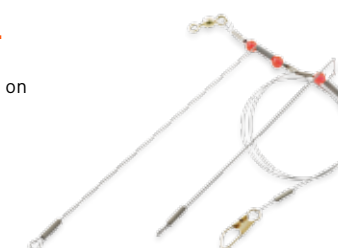

WALLEYE STILL FISHING RIG

- Snap for holding sinker on bottom of rig included

MODEL	LENGTH
WSFR	20 in.