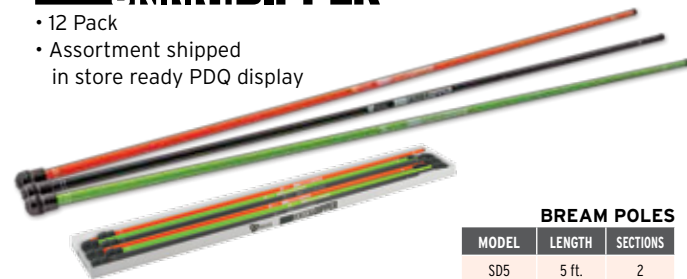

BREAM POLES

SKINNYDIPPER

- 12 Pack
- Assortment shipped in store ready PDQ display

BREAM POLES

MODEL	LENGTH	SECTIONS
SD5	5 ft.	2

BAMBOO POLES

- Pre-spooled with 24 FT of 20 lb. monofilament line
- Aberdeen hook, split shot sinker and 1.5 in. float