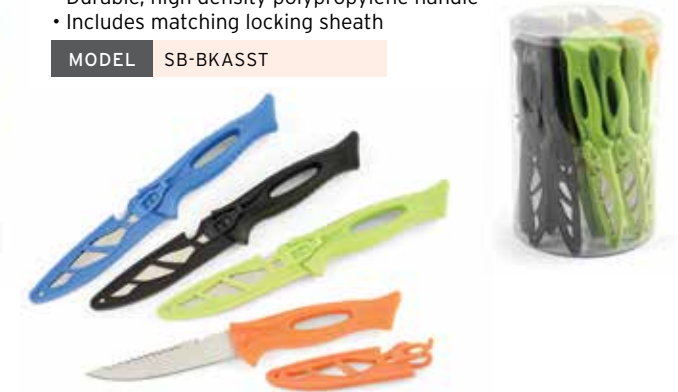

24-PIECE MULTI-COLOR UTILITY KNIFE ASSORTMENT

- 4 in. 420 stainless steel dual sided blade for cutting and sawing
- Durable, high density polypropylene handle
- Includes matching locking sheath

MODEL SB-BKASST