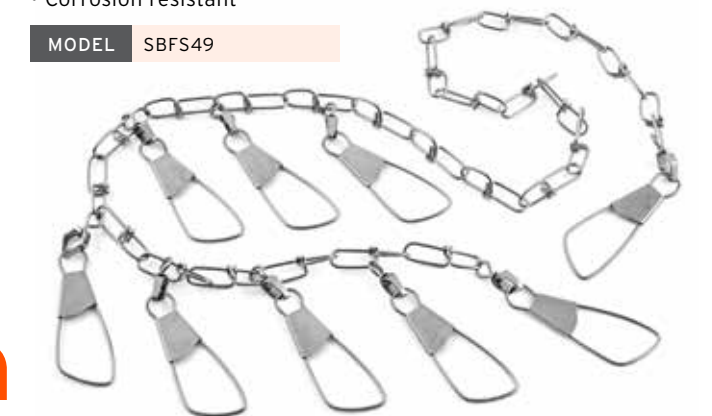

- -8 holding clips with end clip
- Center swivel link

MODEL SBFS19

41 IN DELUXE CHAIN STRINGER

- 8 holding clips with end clip
- All hooks swivel independently
- Additional center swivel link
- Corrosion resistant

MODEL SBFS49

POLY STRINGERS

- Heavy braided polyethylene cord
- All metal hardware

MODEL	P6	P9	P12
LENGTH	6 FT	9 FT	12 FT

HUSKY POLY STRINGERS

- Extra heavy braided polyethylene cord
- All metal hardware
- Ideal for all gamefish