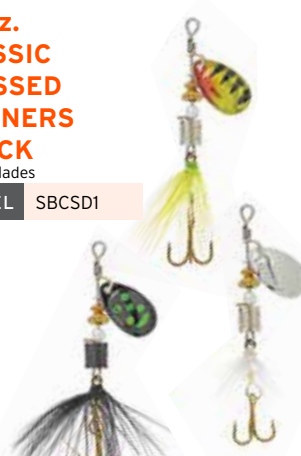

TROUT & PANFISH SPINNERS 6 PACK

- Brass blades
- Includes 2 each size blades 1/12 oz., 4 each size: 1 blades 1/8 oz.

MODEL SBTRTPF

SPINNER ASSORTMENT 6 PACK

- Brass blades
- Includes 2 each size: 1 French blades 1/8 oz., 2 each size: 1 Willow blades 1/6 oz., 2 each size: 0 Willow blades 1/8 oz.

MODEL SBSPIN

1/12 oz. CLASSIC SPINNERS 3 PACK

- Size 0 blades

MODEL SBSCO

1/8 oz. CLASSIC DRESSED SPINNERS 3 PACK

- Size 1 blades

MODEL SBSD1

ASSORTED POPPERS

- Great for all Bass and Panfish

MODEL	SIZE
SBPOP3	3 PACK
SBPOP6	6 PACK

CRAPPIE SPINNER ASSORTMENT 6 PACK

- Brass blades
- Includes 2 each size: 0 French blades 1/12 oz., 2 each size: 1 French blades 1/8 oz., 2 each size: 0 Willow blades 1/8 oz.