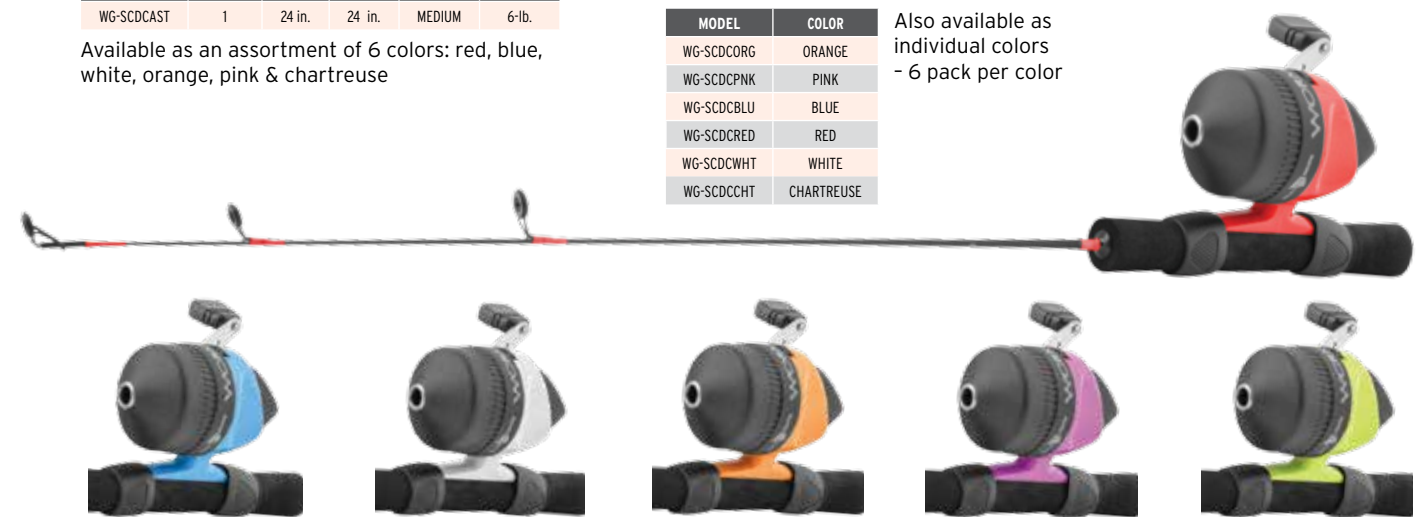

6-PACK SPINCAST DOCK COMBO ASSORTMENT

MODEL	COLOR
WG-SCDCORG	ORANGE
WG-SCDCPNK	PINK
WG-SCDCBLU	BLUE
WG-SCDCRED	RED
WG-SCDCWHT	WHITE
WG-SCDCCHT	CHARTREUSE

Also available as individual colors - 6 pack per color