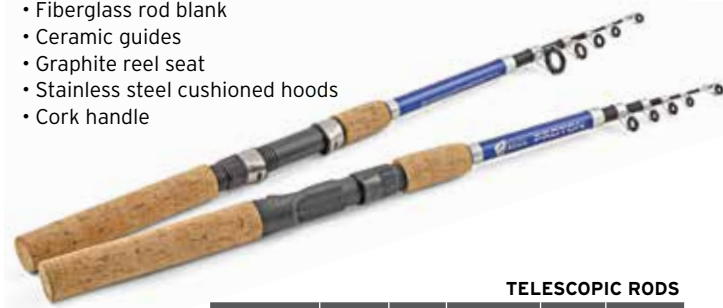

PROTON

- Fiberglass rod blank
- Ceramic guides
- Graphite reel seat
- Stainless steel cushioned hoods
- Cork handle

TELESCOPIC RODS

MODEL	ROD SIZE	PIECES	ACTION	LINE WT	LURE WT
SBP-605M/TSC	6 ft.	5	MED-SPINCAST	6-14 lb.	1/4-5/8 oz.
SBP-605M/TSP	6 ft.	5	MED-SPINNING	6-14 lb.	1/4-5/8 oz.