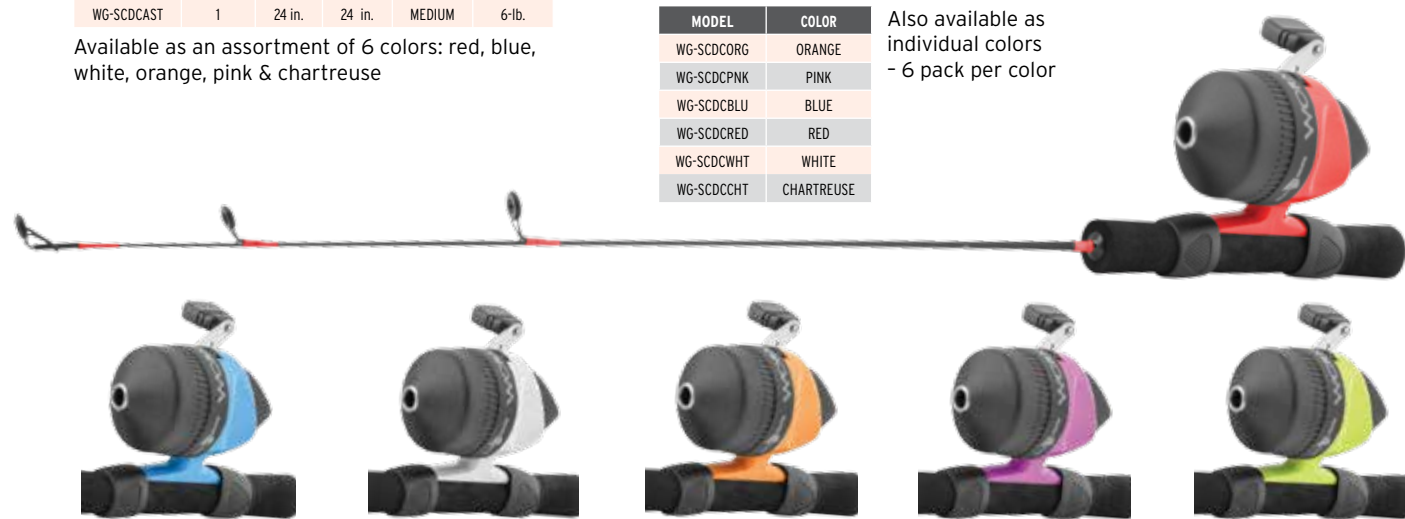

WORMGEAR

SPINCAST DOCK COMBO ASSORTMENT

MODEL	BEARINGS	ROD SIZE	ROD SIZE	ACTION	LINE WT
WG-SCDCAST	1	24 in.	24 in.	MEDIUM	6-lb.

Available as an assortment of 6 colors: red, blue, white, orange, pink & chartreuse

6-PACK SPINCAST DOCK COMBO ASSORTMENT

MODEL	COLOR
WG-SCDCORG	ORANGE
WG-SCDCPNK	PINK
WG-SCDCBLU	BLUE
WG-SCDCRED	RED
WG-SCDCWHT	WHITE
WG-SCDCCHT	CHARTREUSE

Also available as individual colors - 6 pack per color