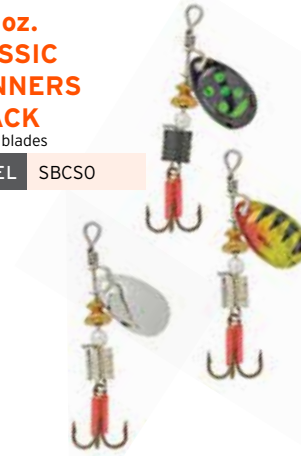

TROUT & PANFISH SPINNERS 6 PACK

- Brass blades
- Includes 2 each size blades 1/12 oz., 4 each size: 1 blades 1/8 oz.

MODEL SBTRTPF

SPINNER ASSORTMENT 6 PACK

- Brass blades
- Includes 2 each size: 1 French blades 1/8 oz., 2 each size: 1 Willow blades 1/6 oz., 2 each size: 0 Willow blades 1/8 oz.

MODEL SBSPIN

1/12 oz. CLASSIC SPINNERS 3 PACK

- Size 0 blades

MODEL SBSCO

1/8 oz. CLASSIC DRESSED SPINNERS 3 PACK

- Size 1 blades

MODEL SBSD1

ASSORTED POPPERS