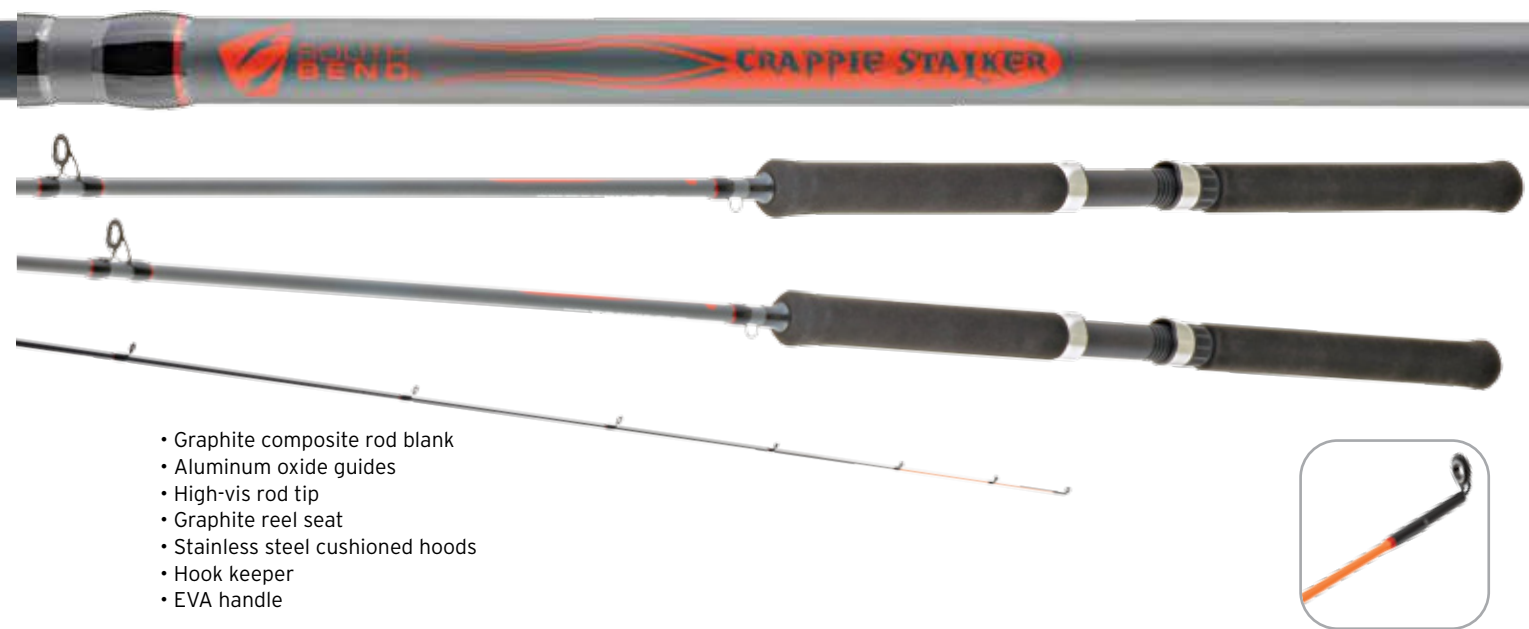

- Graphite composite rod blank
- Aluminum oxide guides
- High-vis rod tip
- Graphite reel seat
- Stainless steel cushioned hoods
- Hook keeper
- EVA handle

NEUTRON

NEUTRON ROD ASSORTMENT

MODEL	ROD SIZE	PIECES	ACTION	LINE WT	LURE WT
SBN/ASRT-RR	6 FT	2	MEDIUM	6-12 lb.	1/8-1/2 oz.
	6 FT 6 in.	2	MEDIUM	6-14 lb.	1/4-5/8 oz.
	7 FT	2	MED/HVY	8-25 lb.	1/2-2 oz.