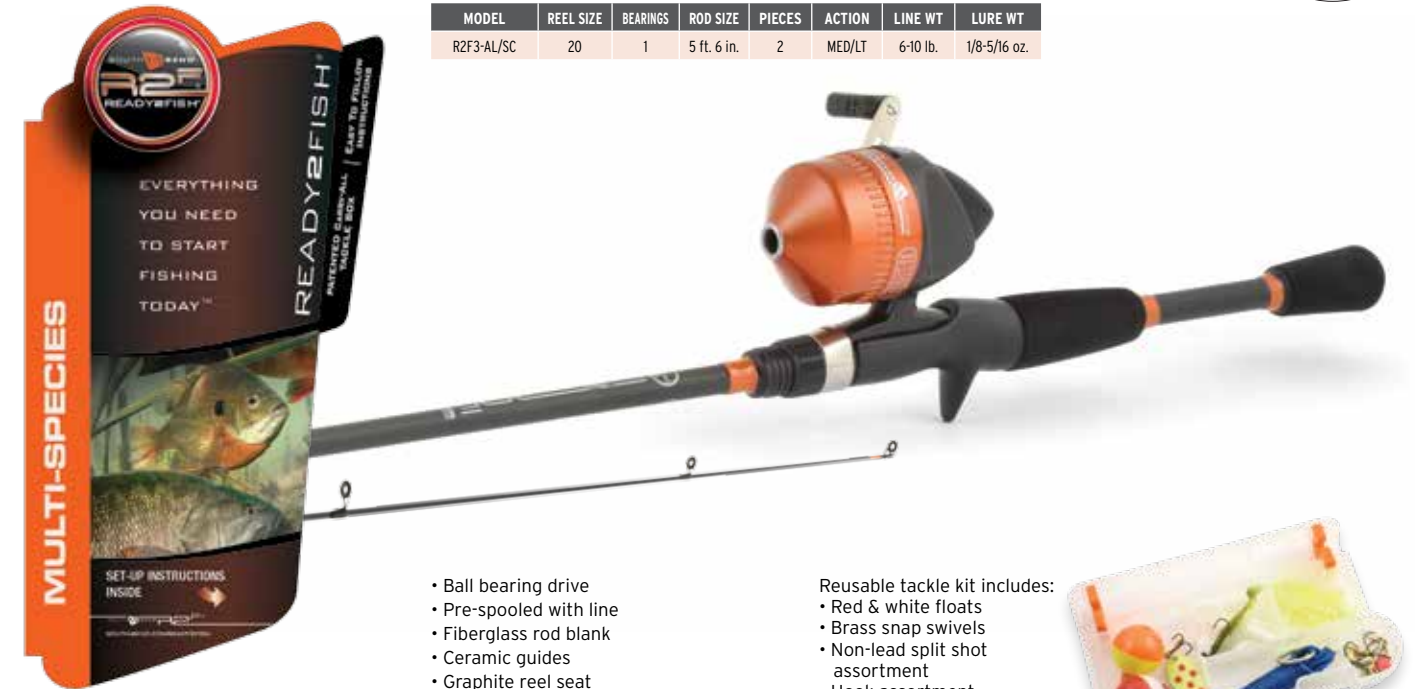

MULTI-SPECIES SPINCAST COMBO KIT

MODEL	REEL SIZE	BEARINGS	ROD SIZE	PIECES	ACTION	LINE WT	LURE WT
R2F3-AL/SC	20	1	5 ft. 6 in.	2	MED/LT	6-10 lb.	1/8-5/16 oz.

- Ball bearing drive
- Pre-spooled with line
- Fiberglass rod blank
- Ceramic guides
- Graphite reel seat
- Stainless steel cushioned hood
- Split grip EVA handle

Reusable tackle kit includes:

- Red & white floats
- Brass snap swivels
- Non-lead split shot assortment
- Hook assortment
- Unpainted jig heads
- Fish stringer
- Spoon
- Grubs
- Rigged shad dart

MULTI-SPECIES SPINNING COMBO KIT

MODEL	REEL SIZE	BEARINGS	ROD SIZE	PIECES	ACTION	LINE WT	LURE WT
R2F3-AL/S	20	1	5 ft. 6 in.	2	MED/LT	6-10 lb.	1/8-5/16 oz.