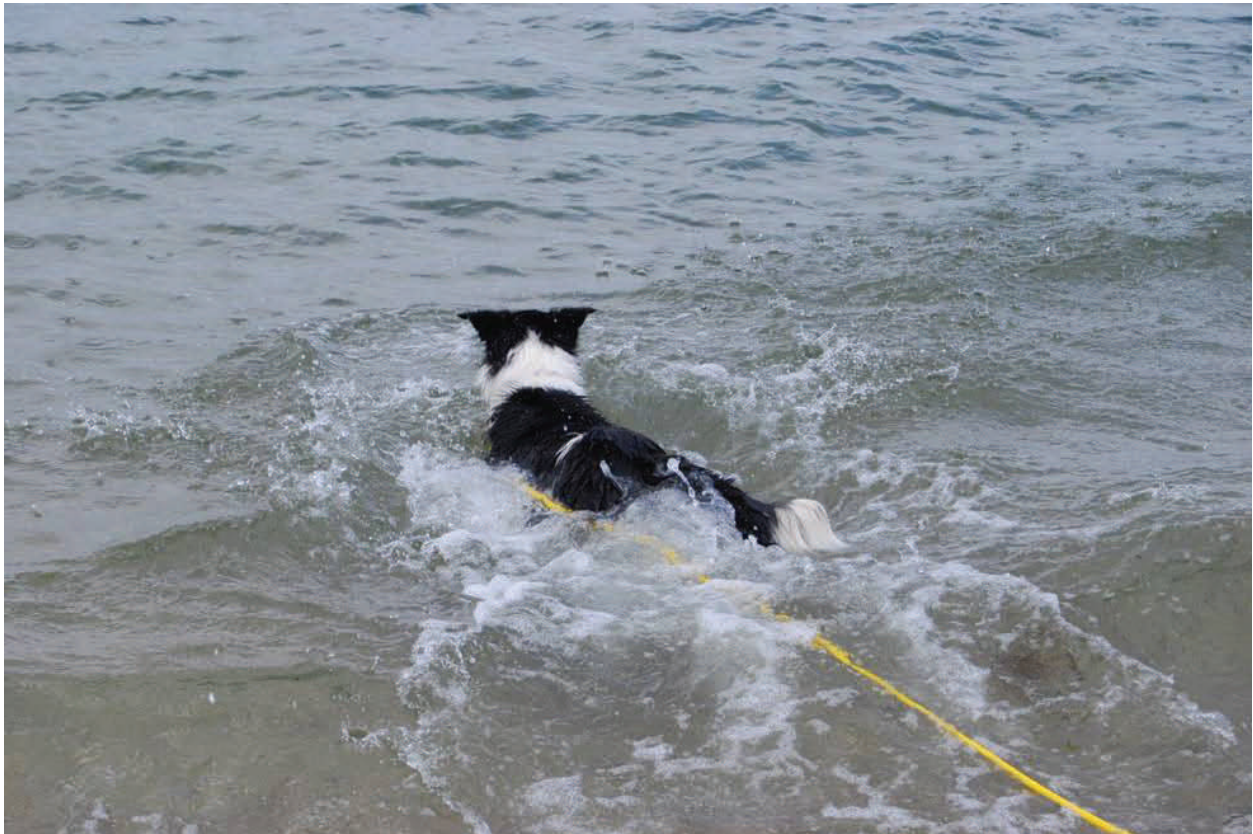

FLOATING SWIM LEASHES

Our leashes for beaches program offers extra long floating swim leashes for your dog's safety, comfort, and enjoyment. We have selected stainless steel hardware that will not rust and the spring snap hook design will not clog up with sand.

- Leads are soft, flexible, and easy to grip
- “Stainless Steel” hardware sized to match leash
- Customized lengths are available, call in design
- Keep your dog safe and secure while swimming

Made In Wisconsin