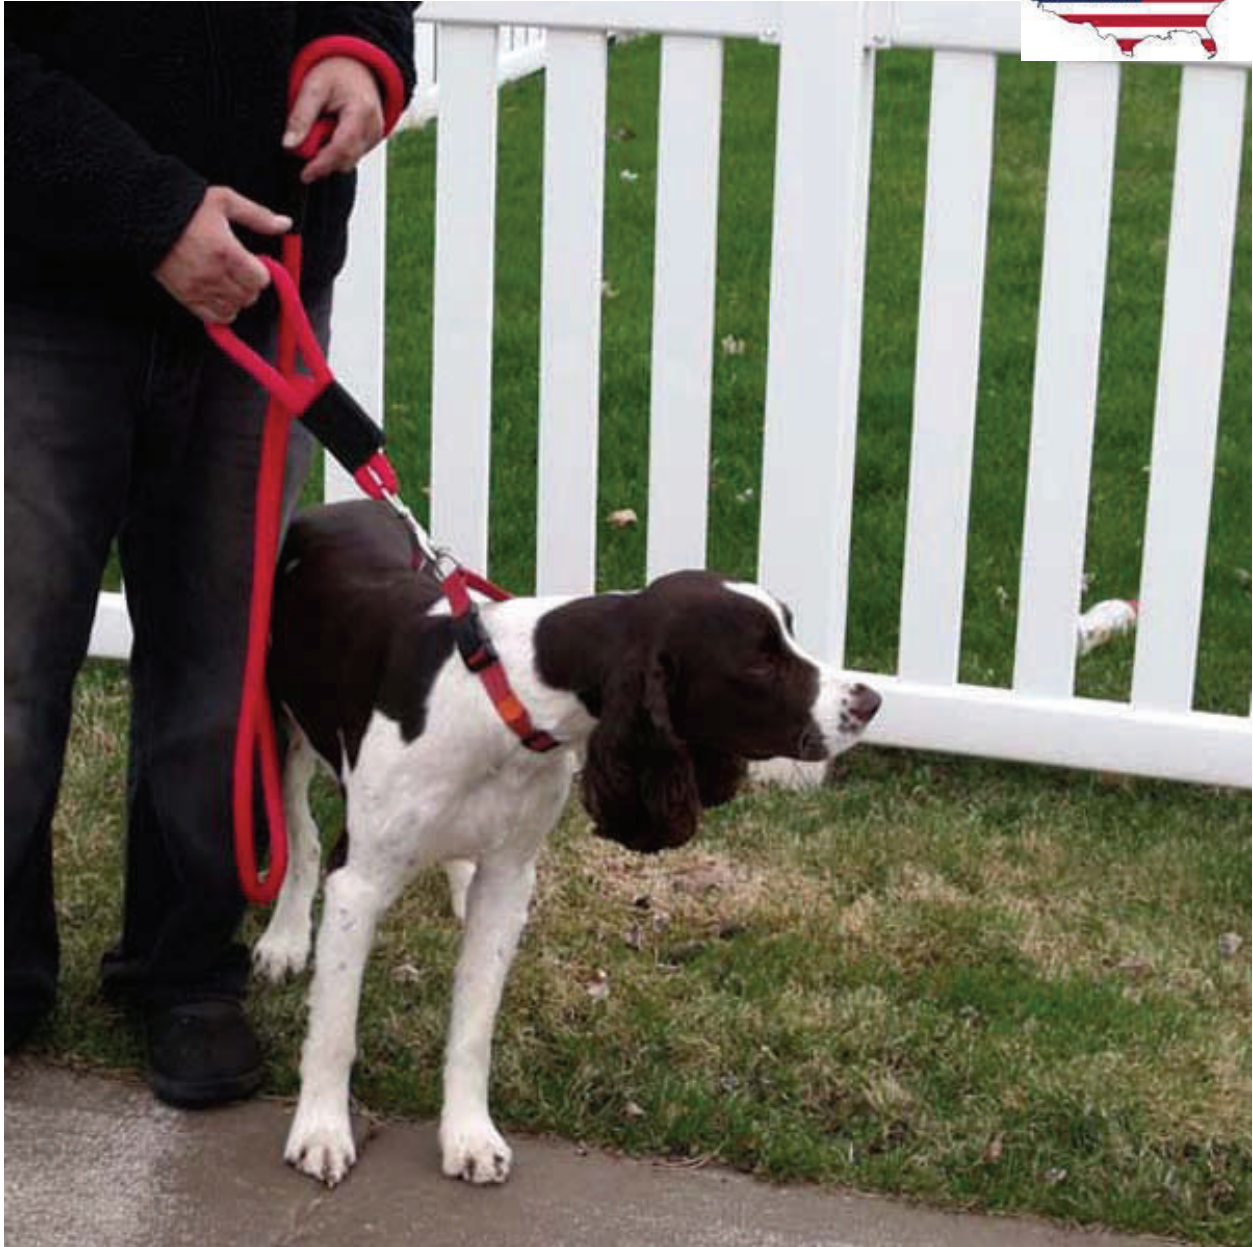

## *2 Handled Dog Leash for Maximum Control*

### *“Sidewalk Safety Leash”*

Made In Wisconsin

### *“Sidewalk Safety Leash”*

A double handled dog leash or lead that is great for high traffic area's. Whether you are in the city walking on a sidewalk or in a large open park area your two handled dog leash will allow your dog the comfort of a long roaming leash and you the safety of a short control leash. This double handled dog lead is available for medium size dogs to large and very large size dogs. This option will customize a 3/8", 1/2" and or a 5/8" diameter dog leash.

### *“Sidewalk Safety Leash”*

Strong hand sewn webbing connections

Emergency control easy grip handle

Custom label area

**5/8” leashes are soft, flexible, and easy to grip**