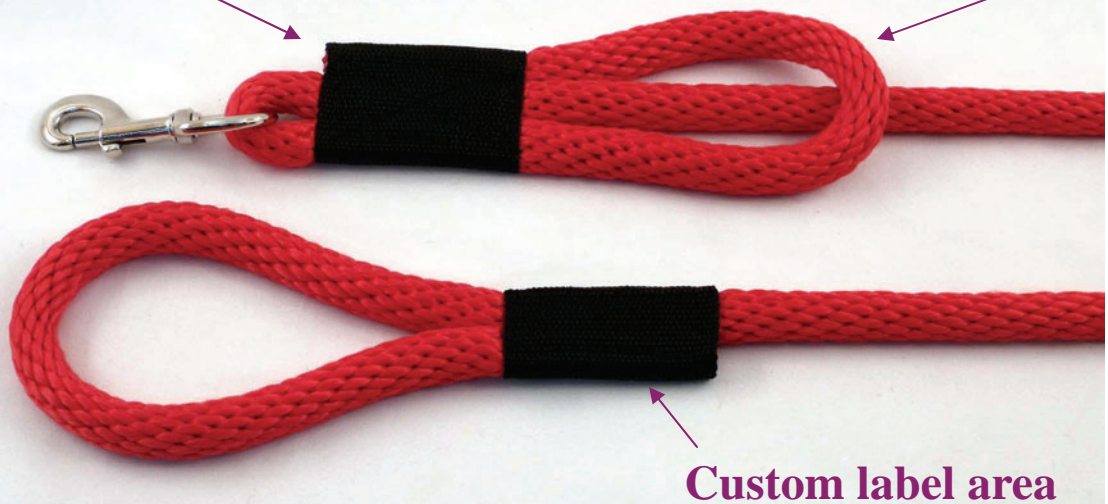

### *“Sidewalk Safety Leash”*

A double handled dog leash or lead that is great for high traffic area's. Whether you are in the city walking on a sidewalk or in a large open park area your two handled dog leash will allow your dog the comfort of a long roaming leash and you the safety of a short control leash. This double handled dog lead is available for medium size dogs to large and very large size dogs. This option will customize a 3/8", 1/2" and or a 5/8" diameter dog leash.

## *2 Handled Dog Leash for Maximum Control*

### *“Sidewalk Safety Leash”*

Strong hand sewn webbing connections

Emergency control easy grip handle

Custom label area

**5/8” leashes are soft, flexible, and easy to grip**