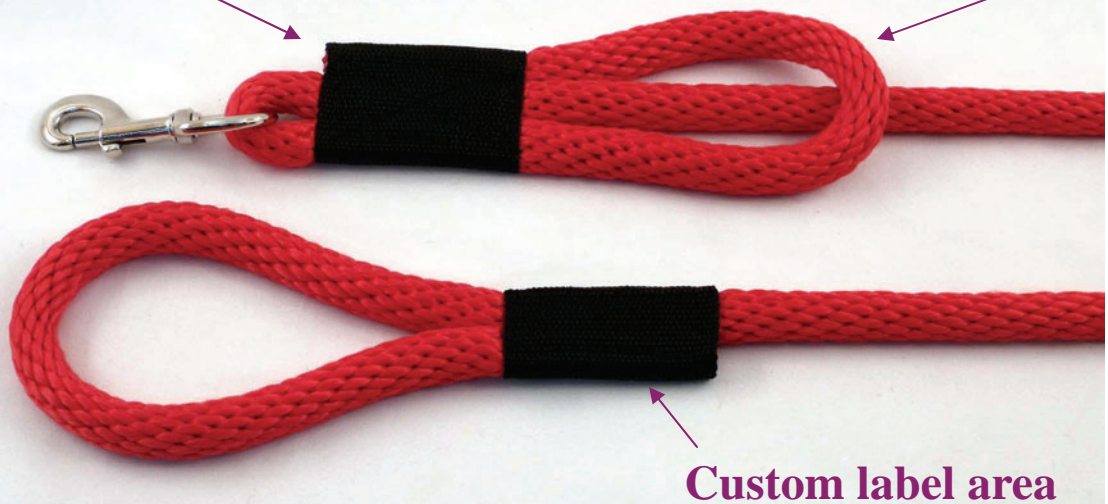

2 Handled Dog Leash for Maximum Control

“Sidewalk Safety Leash”

Made In Wisconsin

“Sidewalk Safety Leash”

A double handled dog leash or lead that is great for high traffic area's. Whether you are in the city walking on a sidewalk or in a large open park area your two handled dog leash will allow your dog the comfort of a long roaming leash and you the safety of a short control leash. This double handled dog lead is available for medium size dogs to large and very large size dogs. This option will customize a 3/8", 1/2" and or a 5/8" diameter dog leash.

2 Handled Dog Leash for Maximum Control

“Sidewalk Safety Leash”

Strong hand sewn webbing connections

Emergency control easy grip handle

Custom label area

5/8” leashes are soft, flexible, and easy to grip