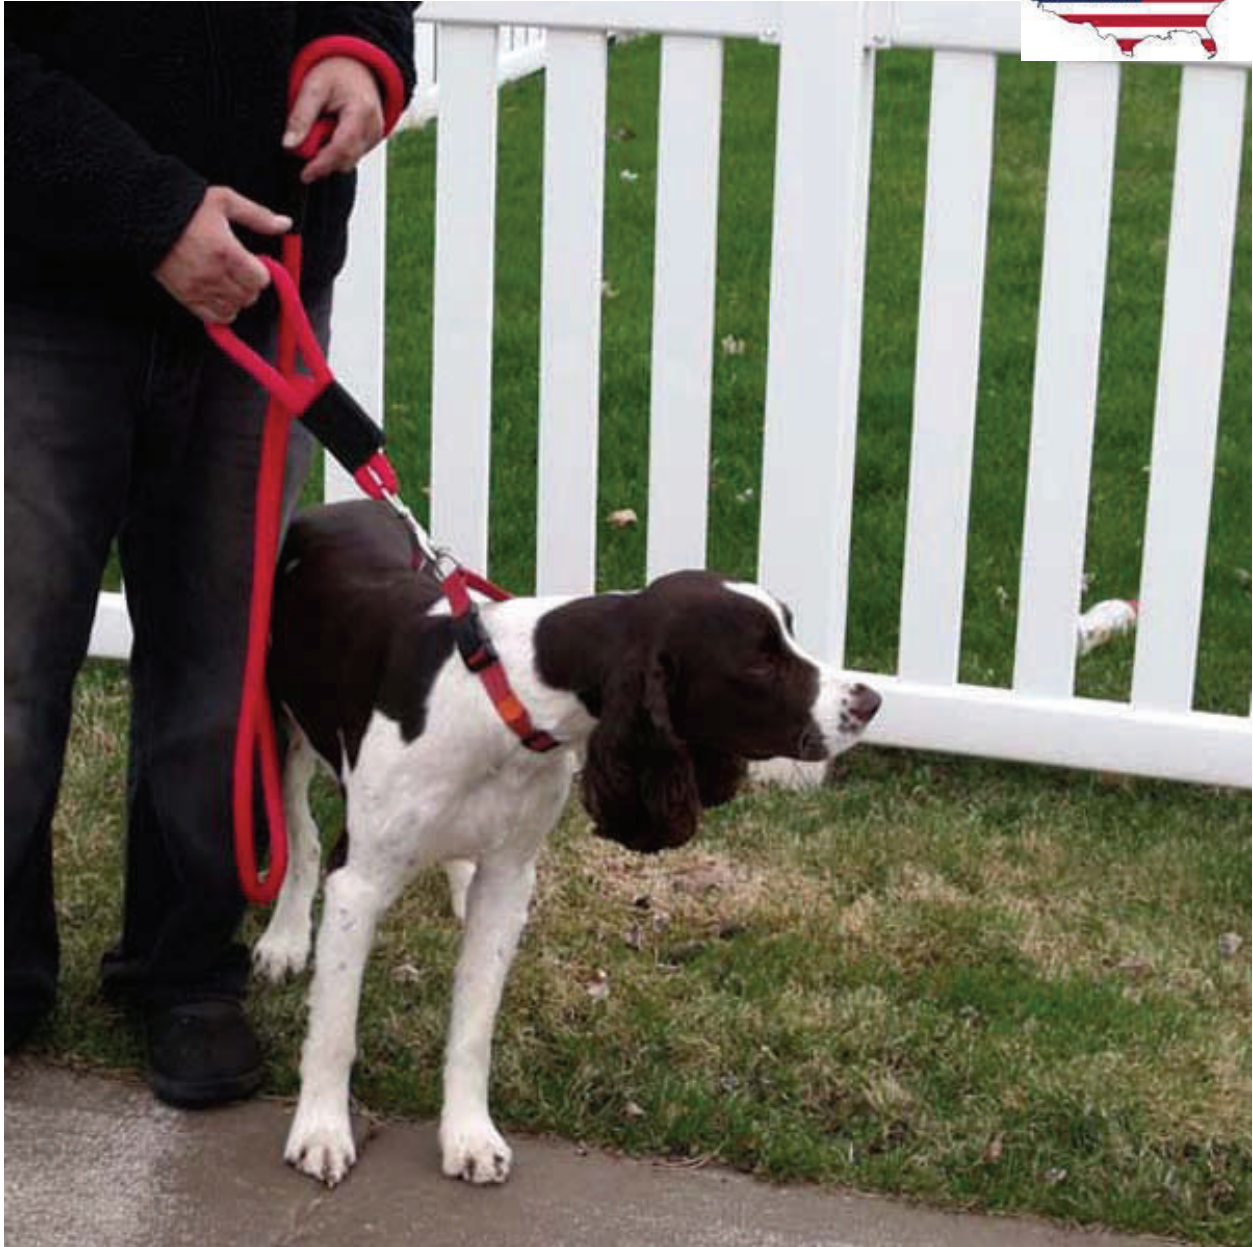

2 Handled Dog Leash for Maximum Control

“Sidewalk Safety Leash”

Made In Wisconsin

“Sidewalk Safety Leash”

A double handled dog leash or lead that is great for high traffic area's. Whether you are in the city walking on a sidewalk or in a large open park area your two handled dog leash will allow your dog the comfort of a long roaming leash and you the safety of a short control leash. This double handled dog lead is available for medium size dogs to large and very large size dogs. This option will customize a 3/8", 1/2" and or a 5/8" diameter dog leash.

2 Handled Dog Leash for Maximum Control

“Sidewalk Safety Leash”

Strong hand sewn webbing connections

Emergency control easy grip handle

Custom label area

5/8” leashes are soft, flexible, and easy to grip