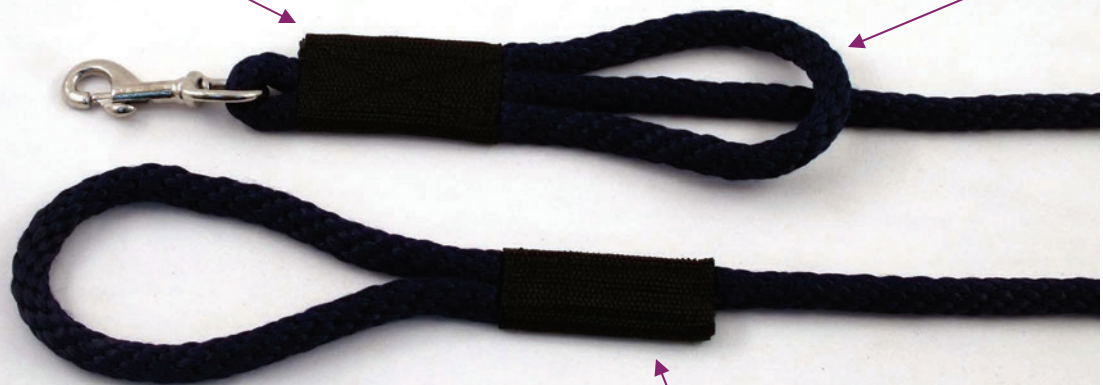

2 Handled Dog Leash for Maximum Control

“Sidewalk Safety Leash”

Made In Wisconsin

“Sidewalk Safety Leash”

A double handled dog leash or lead that is great for high traffic area's. Whether you are in the city walking on a sidewalk or in a large open park area your two handled dog leash will allow your dog the comfort of a long roaming leash and you the safety of a short control leash. This double handled dog lead is available for medium size dogs to large and very large size dogs. This option will customize a 3/8", 1/2" and or a 5/8" diameter dog leash.

2 Handled Dog Leash for Maximum Control

“Sidewalk Safety Leash”

Strong hand sewn webbing connections

Emergency control easy grip handle

Custom label area

1/2” leashes are soft, flexible, and easy to grip