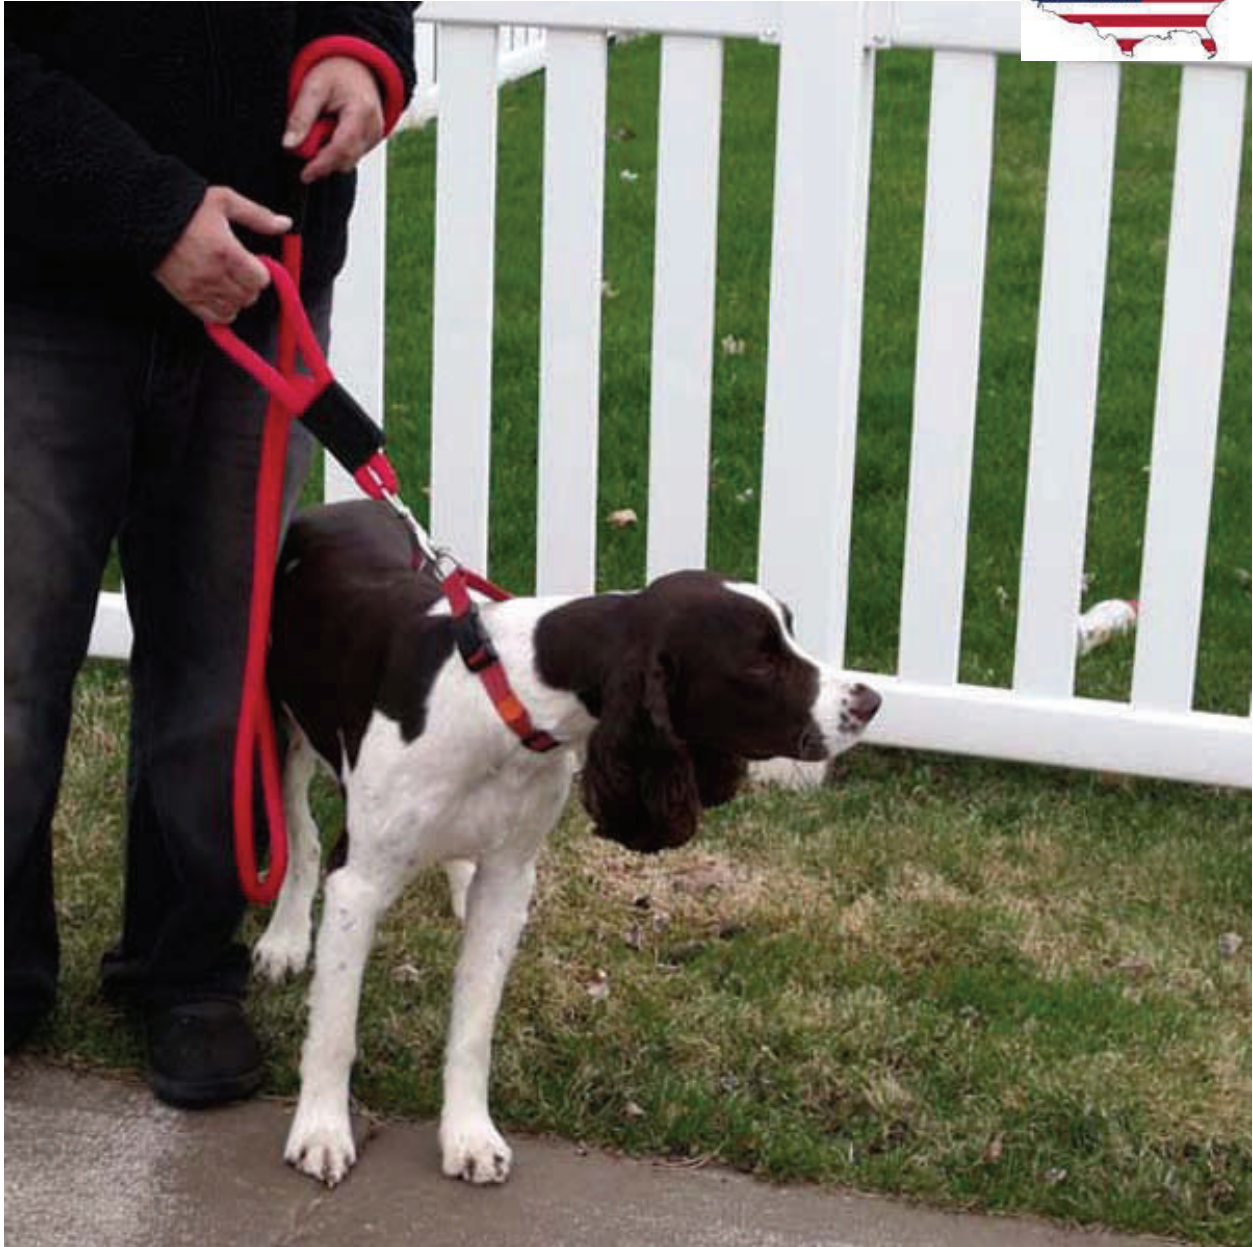

2 Handled Dog Leash for Maximum Control

“Sidewalk Safety Leash”

Made In Wisconsin

“Sidewalk Safety Leash”

A double handled dog leash or lead that is great for high traffic area's. Whether you are in the city walking on a sidewalk or in a large open park area your two handled dog leash will allow your dog the comfort of a long roaming leash and you the safety of a short control leash. This double handled dog lead is available for medium size dogs to large and very large size dogs. This option will customize a 3/8", 1/2" and or a 5/8" diameter dog leash.

2 Handled Dog Leash for Maximum Control

“Sidewalk Safety Leash”

Strong hand sewn webbing connections

Emergency control easy grip handle

Custom label area

1/2” leashes are soft, flexible, and easy to grip