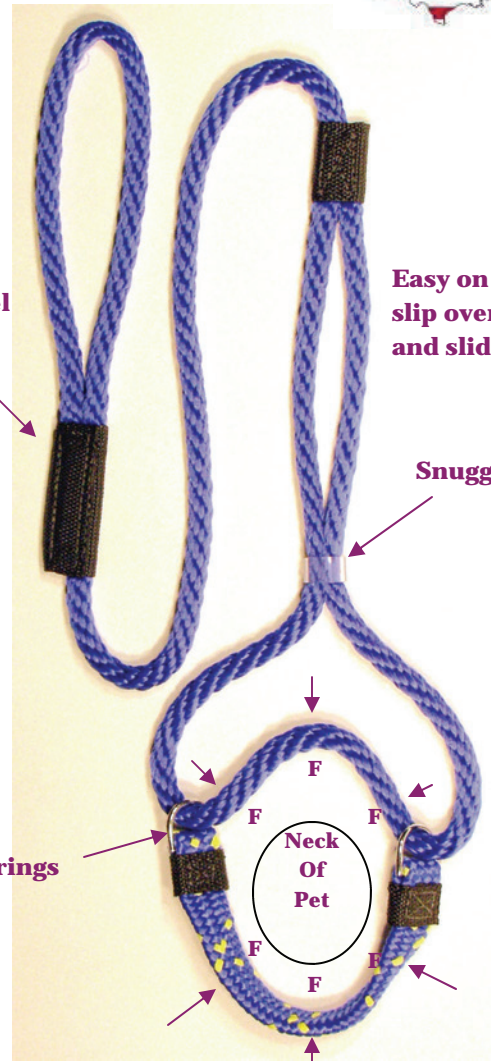

# MARTINGALE LEASH

Made In Wisconsin

The Martingale leash is a combination leash and collar designed to distribute your pets pulling forces evenly around the neck to help eliminate the concentrated pulling forces on your pets throat area:

- Easy on / off design
- Security snugger for safety
- Self-adjusting floating design
- Flat weave for excellent support
- Evenly distributed pulling forces
- Throat area protection

Custom label area

Easy on / off design—  
slip over dogs head  
and slide up snugger

Snugger

Easy slide rings

Evenly distributed pulling forces on neck