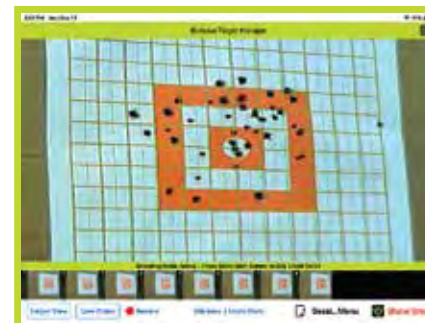

**ONE MILE**  
TRANSMISSION RANGE

**GENERAL SYSTEM FEATURES:**

- High Definition 1080P
- All in one unit; camera and Wi-Fi transmitter
- Adjustable Wi-Fi transmitter, built-in hinge and locking cantilever for up to 90° tilt-n-lock, and rotation for direct line of sight to the receiver
- Wi-Fi receiver and transmitter LED indicators for verification of power, and signal strength
- Integrated battery charging system
- Ball joint swivel camera, 15° in each direction off center
- Up to 12 Hour Battery Life
- Wi-Fi features independent charging system
- Built-in camera sun shade
- LED illumination for low light conditions
- Flip-up telescoping legs for angled use 15° to 25°
- Base features serrated gripping feet for level use
- Tactical low gloss finish with black identifying highlights

**REMOVABLE AND FREE-STANDING  
LONG RANGE WI-FI RECEIVER**

**BALL JOINT  
SWIVEL CAMERA**

**LED INDICATORS**

**BUILT-IN HINGE &  
LOCKING CANTILEVER**

**WATER RESISTANT**  
STANDARD IP67 ANSI RATING

**SIGHT-IN EDITION**

SME-TGTCAM

**300 YARD**  
TRANSMISSION RANGE

**BULLSEYE TARGET MANAGER**

iOS / Android / Kindle

- Mark and Color shots for easy grouping and separation
- Easy access menu for Target Set-up, Sight-in & Group Measuring
- See each shot in sequence via our easy filmstrip view
- Record live video with the press of a button
- See every new shot blink to easily identify each shot