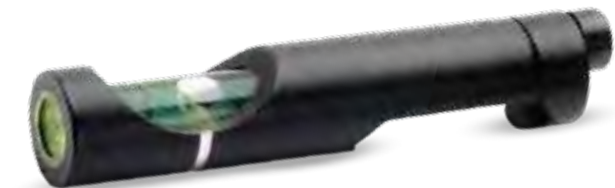

#### SME-WL

- CREE® LED: 250 Lumens on High Beam, **165 Yard Beam Distance**
- Mounts to pistol bottom rail with spring clamp lock
- Dual mode, 250 Lumen illumination plus STROBE
- Water Resistant, IPX4 Rating
- R5 CREE® LED bulb powered by (1) CR123 battery - included
- Optimized projection cup for high intensity illumination
- Rugged CNC machined aircraft grade aluminum materials
- Lightweight, weighs less than 3.5 OZ.

### SCOPE LEVELER

SCOPE MOUNT

- Streamlined eye-pleasing appearance blends in perfectly with traditional scope rings while helping to eliminate accuracy-robbing canting errors.
- Easy-to-see offset level helps make immediate corrections without taking eyes off the target
- Attaches to your riflescope like a traditional scope ring; halves clamp together with 2 steel Allen head screws
- Aluminum construction, hard-coat anodized, matte black
- Reversible design works for left and right-handed shooters

#### SME-LVLSCP34

34mm diameter scopes

#### SME-LVLR

- Precisely level your scope and crosshairs
- Level allows the shooter to check both the rifle bore and reticle alignment at a glance
- Constructed of aircraft grade aluminum
- Attaches to any Weaver-style rail or base
- White scribed line on housing for quick reference
- Hex wrench for mounting included