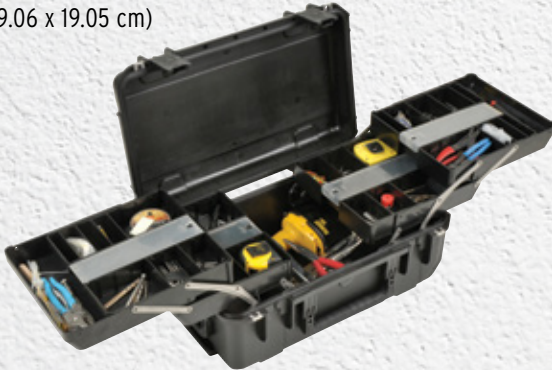

Fits 9 broadheads and accessories

INTERIOR (L x W x D)
7.5" x 5" x 3.25"
(19.05 x 12.7 x 8.26 cm)

3i-2011-7-TR iSERIES TOOL CASE WITH TRAYS, HANDLE, AND WHEELS

AVAILABLE COLORS

i series

INTERIOR (L x W x D)
20.38" x 11.44" x 7.5"
(51.77 x 29.06 x 19.05 cm)