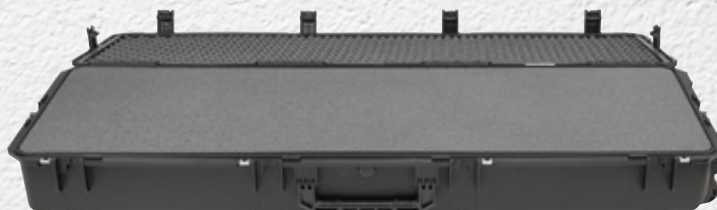

3i-6018-8B-L

iSERIES 60" LONG GUN CASE

AVAILABLE COLORS

i series

Layered foam interior fits longer firearms up to 60" long and 18" wide, and features a lid that opens 180°

INTERIOR (L x W x D)
60" x 18" x 8" (127 x 34.3 x 15.2 cm)

WEIGHT
35.58 lbs (16.1 kg)