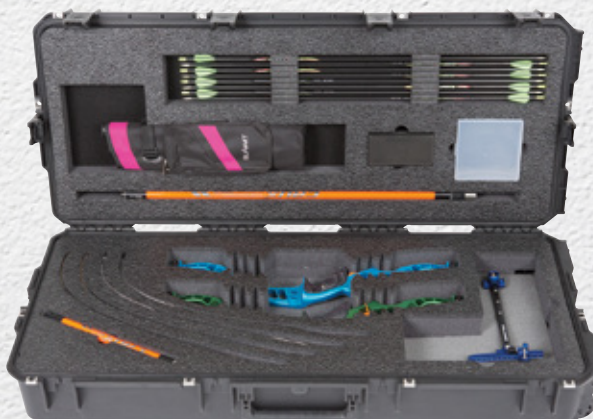

**i series**

Fits 2 recurve risers and 2 sets of limbs, with storage for arrow quivers and stabilizers up to 38" long

INTERIOR (L x W x D)

42.5" x 17" x 7.5"

(108 x 43.2 x 19.1 cm)

WEIGHT

25 lbs (11.3 kg)

iSERIES GUN CASES