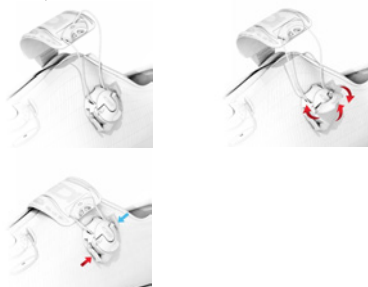

MTB DEFENDER 20

SIZE	38-39-40-41-42-43-44-45-46-47-48
UPPER	POLITEX SUEDE EFFECT UPPER - MESH
SOLE	OUTDOOR SOLE

COLOUR

BLACK / BLACK

TECNOLOGY

OUTDOOR SOLE

-- The OUTDOOR rubber high performance sole has the correct density for variable trial conditions and has been designed to provide excellent grip and to easily expel mud and debris. 4-holes plate for SPD pedals.

TECNO-3 SYSTEM

-- SIDI's TECNO-3 SYSTEM dials in fit along the entire length of the shoe, adapting the upper to the shape of the foot for a customized fit. SIDI's famously reliable and replaceable closures are improved by an all new proprietary SIDI Wire material that is completely non-binding for intuitive and effortless on-the-fly adjustments. Like most SIDI small parts, the TECNO-3 SYSTEM is serviceable and replaceable.

SIDI HEEL CUP

-- Reinforced cup that stabilizes and supports the heel. Anatomically shaped plastic, reduces heel slip and provides increased power transfer. Provides additional foot protection in the event of a crash.

Suola Outdoor

The OUTDOOR rubber high performance sole has the correct density for variable trial conditions and has been designed to provide excellent grip and to easily expel mud and debris. 4-holes plate for SPD pedals.