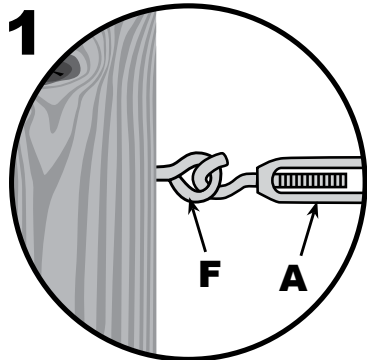

Sun Shade Sail™

Installation Instructions

A  x 3	B  x 6	C  x 6	D  x 3	E 10 ft. / 3m  x 3	F  x 3	G  x 6	H  x 1
--	--	--	--	--	---	--	--

COLOR	LENGTH	NO.
Terracotta	12 ft. / 3,7 m	25670
Terracotta	16 ft. / 4,9 m	25671
Lime Green	12 ft. / 3,7 m	25674
Lime Green	16 ft. / 4,9 m	25675
Sand	12 ft. / 3,7 m	25720
Sand	16 ft. / 4,9 m	25721
Evergreen	12 ft. / 3,7 m	25724
Evergreen	16 ft. / 4,9 m	25725
Sea Blue	12 ft. / 3,7 m	25733
Sea Blue	16 ft. / 4,9 m	25734

△ TRIANGLE

ATTENTION: Please read this installation manual completely. If you have any questions, please contact customer service at the number listed below.

CAUTION: Choose location carefully. Make sure attachment posts and structures are sturdy enough to withstand the pull of the product on windy days. Stay clear of electrical wires, utility lines, tree branches, open flame, and other structures. Do not hang objects from the sail or support cables. If inclement weather is forecasted, take down and store away Sun Shade Sail to prevent damage.