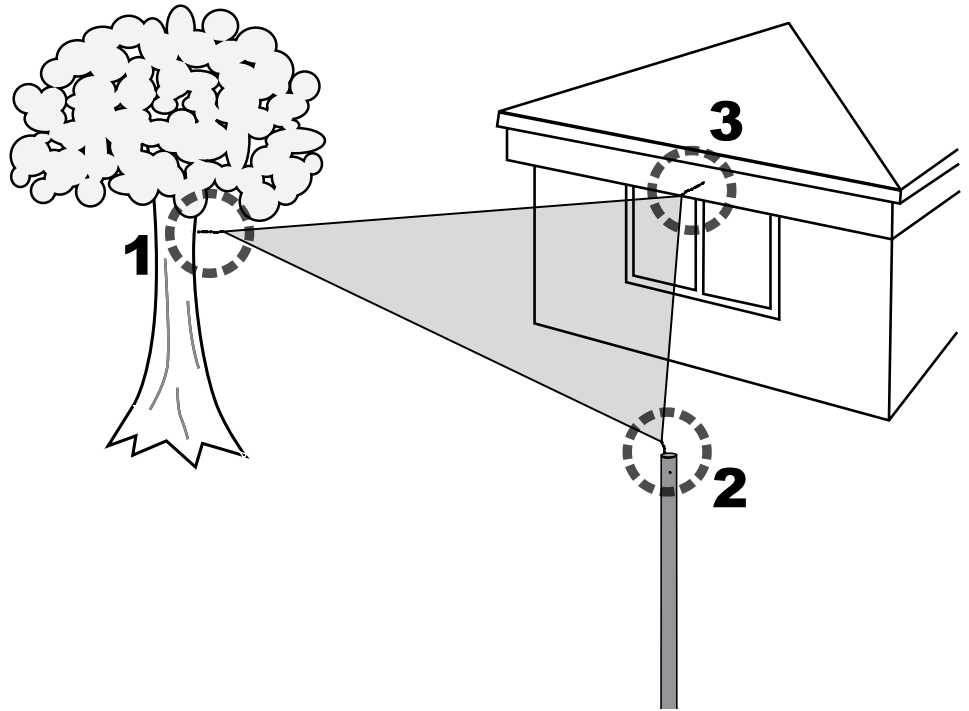

Sun Shade Sail™

Installation Instructions

A  x 3	B  x 6	C  x 6	D  x 3	E 10 ft. / 3m  x 3	F  x 3	G  x 6	H  x 1
--	--	--	--	--	---	--	--

COLOR	LENGTH	NO.
Terracotta	12 ft. / 3,7 m	25670
Terracotta	16 ft. / 4,9 m	25671
Lime Green	12 ft. / 3,7 m	25674
Lime Green	16 ft. / 4,9 m	25675
Sand	12 ft. / 3,7 m	25720
Sand	16 ft. / 4,9 m	25721
Evergreen	12 ft. / 3,7 m	25724
Evergreen	16 ft. / 4,9 m	25725
Sea Blue	12 ft. / 3,7 m	25733
Sea Blue	16 ft. / 4,9 m	25734

△ TRIANGLE

ATTENTION: Please read this installation manual completely. If you have any questions, please contact customer service at the number listed below.

CAUTION: Choose location carefully. Make sure attachment posts and structures are sturdy enough to withstand the pull of the product on windy days. Stay clear of electrical wires, utility lines, tree branches, open flame, and other structures. Do not hang objects from the sail or support cables. If inclement weather is forecasted, take down and store away Sun Shade Sail to prevent damage.