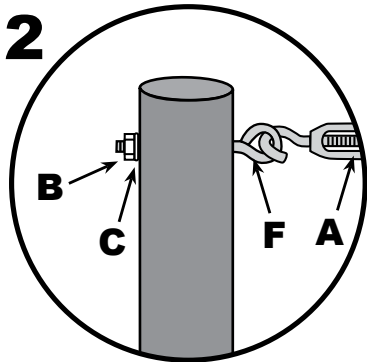

Sun Shade Sail™

Installation Instructions

A  x 3	B  x 6	C  x 6	D  x 3	E 10 ft. / 3m  x 3	F  x 3	G  x 6	H  x 1
--	--	--	--	--	---	--	--

COLOR	LENGTH	NO.
Terracotta	12 ft. / 3,7 m	25670
Terracotta	16 ft. / 4,9 m	25671
Lime Green	12 ft. / 3,7 m	25674
Lime Green	16 ft. / 4,9 m	25675
Sand	12 ft. / 3,7 m	25720
Sand	16 ft. / 4,9 m	25721
Evergreen	12 ft. / 3,7 m	25724
Evergreen	16 ft. / 4,9 m	25725
Sea Blue	12 ft. / 3,7 m	25733
Sea Blue	16 ft. / 4,9 m	25734

△ TRIANGLE

ATTENTION: Please read this installation manual completely. If you have any questions, please contact customer service at the number listed below.

CAUTION: Choose location carefully. Make sure attachment posts and structures are sturdy enough to withstand the pull of the product on windy days. Stay clear of electrical wires, utility lines, tree branches, open flame, and other structures. Do not hang objects from the sail or support cables. If inclement weather is forecasted, take down and store away Sun Shade Sail to prevent damage.