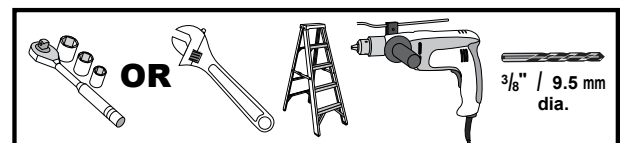

Discover other gardening supplies on our website.