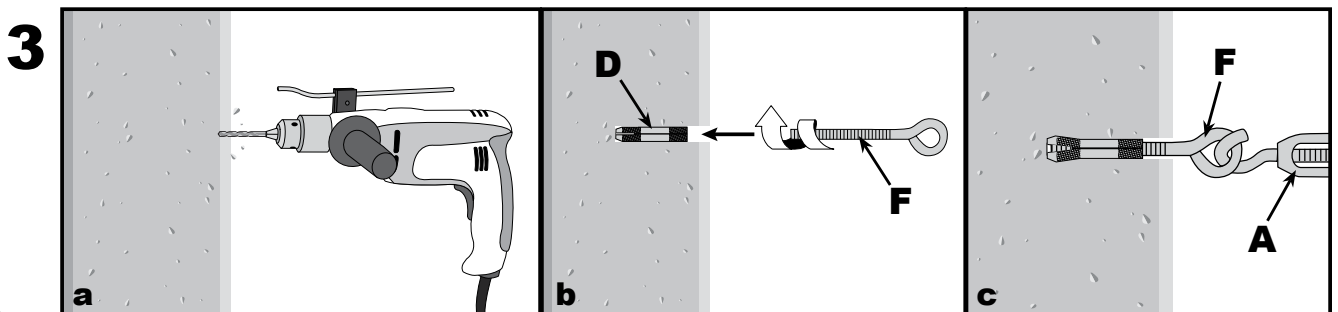

Sun Shade Sail™

Installation Instructions

A  x 3	B  x 6	C  x 6	D  x 3	E 10 ft. / 3m  x 3	F  x 3	G  x 6	H  x 1
--	--	--	--	--	---	--	--

COLOR	LENGTH	NO.
Terracotta	12 ft. / 3,7 m	25670
Terracotta	16 ft. / 4,9 m	25671
Lime Green	12 ft. / 3,7 m	25674
Lime Green	16 ft. / 4,9 m	25675
Sand	12 ft. / 3,7 m	25720
Sand	16 ft. / 4,9 m	25721
Evergreen	12 ft. / 3,7 m	25724
Evergreen	16 ft. / 4,9 m	25725
Sea Blue	12 ft. / 3,7 m	25733
Sea Blue	16 ft. / 4,9 m	25734

△ TRIANGLE

ATTENTION: Please read this installation manual completely. If you have any questions, please contact customer service at the number listed below.

CAUTION: Choose location carefully. Make sure attachment posts and structures are sturdy enough to withstand the pull of the product on windy days. Stay clear of electrical wires, utility lines, tree branches, open flame, and other structures. Do not hang objects from the sail or support cables. If inclement weather is forecasted, take down and store away Sun Shade Sail to prevent damage.