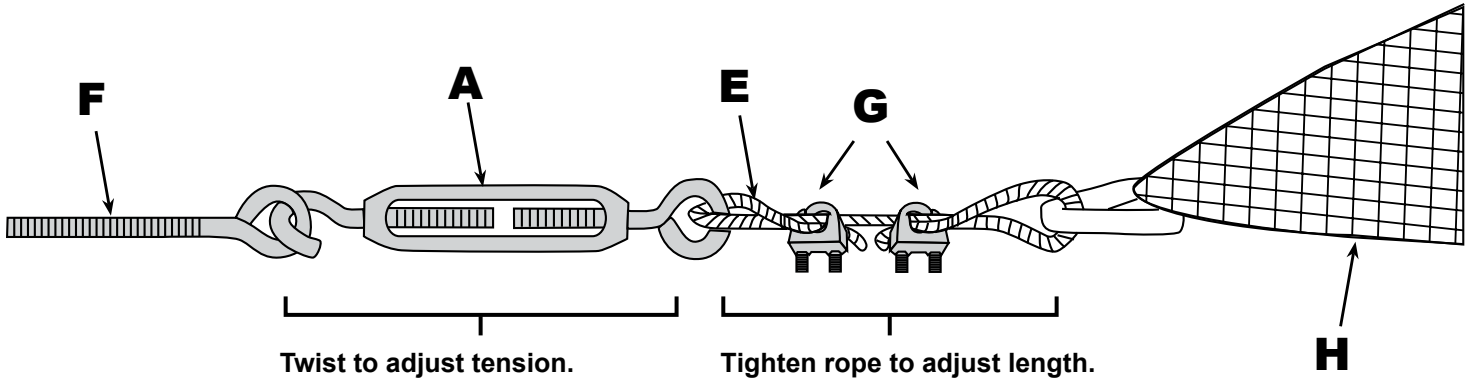

Sun Shade Sail™

Installation Instructions

A  x 3	B  x 6	C  x 6	D  x 3	E 10 ft. / 3m  x 3	F  x 3	G  x 6	H  x 1
--	--	--	--	--	---	--	--

COLOR	LENGTH	NO.
Terracotta	12 ft. / 3,7 m	25670
Terracotta	16 ft. / 4,9 m	25671
Lime Green	12 ft. / 3,7 m	25674
Lime Green	16 ft. / 4,9 m	25675
Sand	12 ft. / 3,7 m	25720
Sand	16 ft. / 4,9 m	25721
Evergreen	12 ft. / 3,7 m	25724
Evergreen	16 ft. / 4,9 m	25725
Sea Blue	12 ft. / 3,7 m	25733
Sea Blue	16 ft. / 4,9 m	25734

△ TRIANGLE

ATTENTION: Please read this installation manual completely. If you have any questions, please contact customer service at the number listed below.

CAUTION: Choose location carefully. Make sure attachment posts and structures are sturdy enough to withstand the pull of the product on windy days. Stay clear of electrical wires, utility lines, tree branches, open flame, and other structures. Do not hang objects from the sail or support cables. If inclement weather is forecasted, take down and store away Sun Shade Sail to prevent damage.