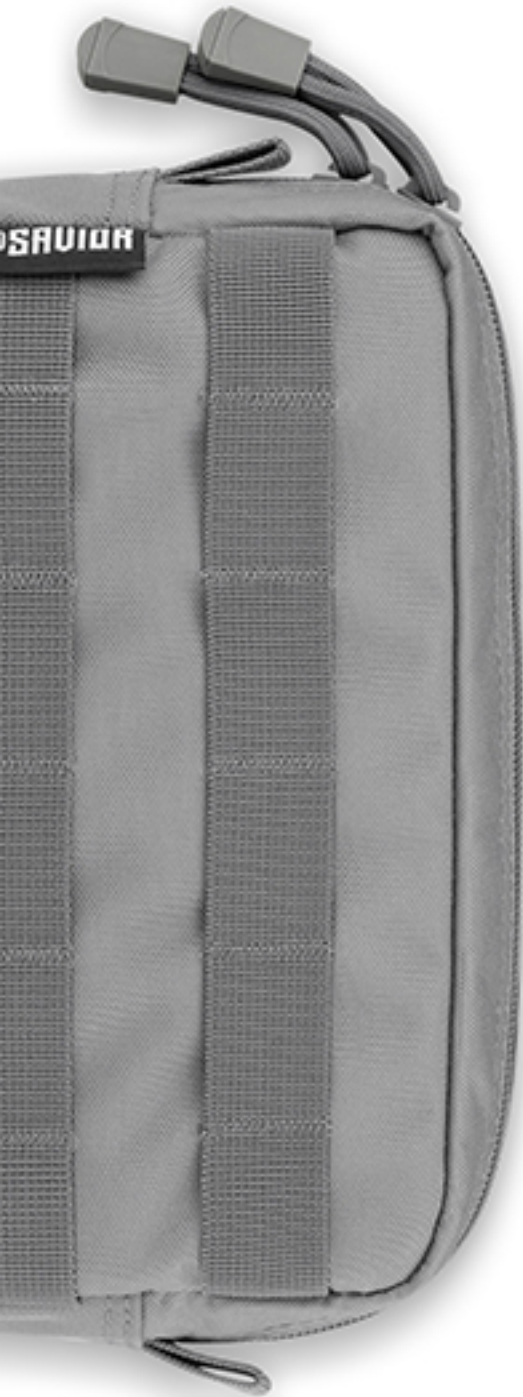

9 X 5 TACTICAL POUCH

Attach these tactical pouches to any MOLLE webbing with the **integrated MOLLE compatible straps**. The pouches can also be easily attached to a belt.

Backpack shown not included.

The large compartment gives the ability to **carry everyday items** along with you. And your backpack, tactical vest, or belt for **additional storage**.

Accessories shown not included.

STAY ORGANIZED

The **heavy-duty, two-way zippers** allow easy access to your items inside. The **additional MOLLE webbing** let you clip any on-the-go items. Accessories shown not included.

DETAILS MATTER

*Fit all your daily necessities in this small pouch.
Show us your everyday carry by tagging us on
social media with #saviorequipment.*

Accessories shown not included.

TAILORED FOR YOU

Learn more about tactical pouches and organizers we have.