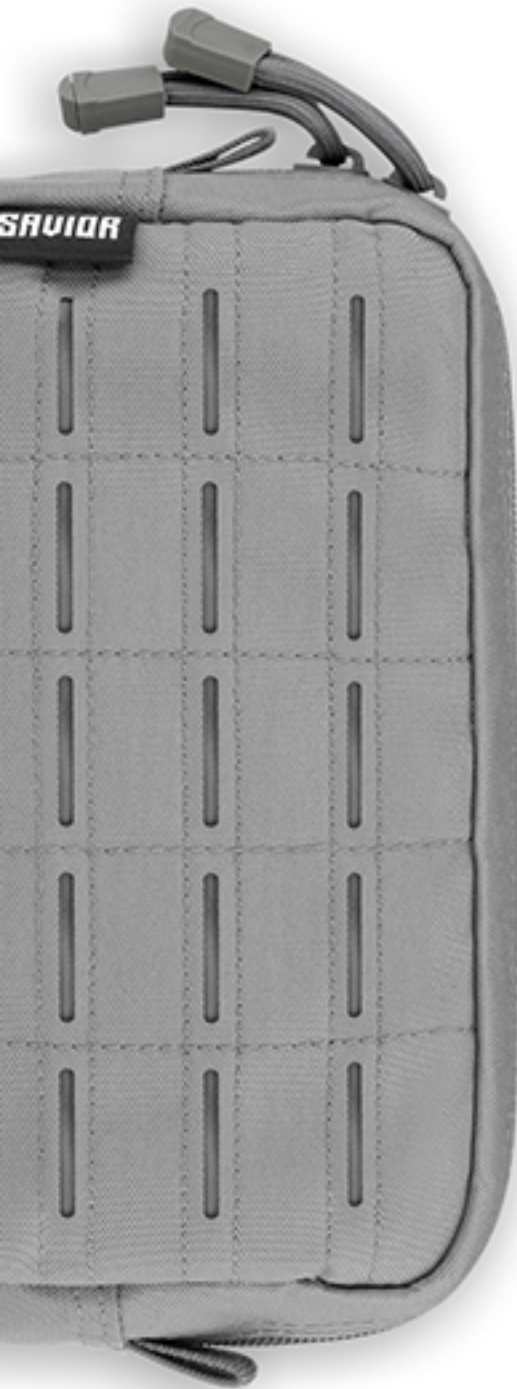

9 X 5 TACTICAL POUCH

Attach these tactical pouches to any MOLLE webbing with the **integrated MOLLE compatible straps**. The pouches can also be easily attached to a belt.

Backpack shown not included.

The large compartment gives the ability to **carry everyday items** along with you. And your backpack, tactical vest, or belt for **additional storage**.

Accessories shown not included.

STAY ORGANIZED

The **heavy-duty, two-way zippers** allow easy access to your items inside. The **additional MOLLE webbing** let you clip any on-the-go items. Accessories shown not included.

DETAILS MATTER

*Fit all your daily necessities in this small pouch.
Show us your everyday carry by tagging us on
social media with #saviorequipment.*

Accessories shown not included.

TAILORED FOR YOU

Learn more about tactical pouches and organizers we have.