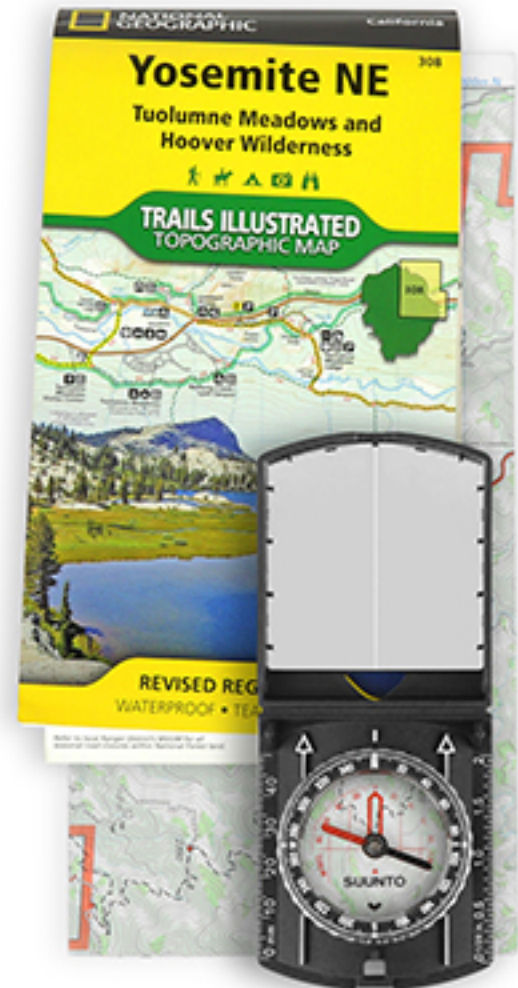

LARGE ADMIN POUCH

Opening the pouch **completely flat** reveals a **removable sleeve** for maps or documents. **Edge-to-edge elastic bands** & **a full-length zippered pocket** lets you configure to your needs.

Accessories shown not included.

CUSTOM CONFIGURATION

DETAILS MATTER

 **SAVIOR**[®]
EQUIPMENT

The retention straps stop the **two heavy-duty zippers** from fully opening when you want to **get into the pouch quickly**.

The **hook & loop panel** also lets you show off morale patches.

Accessories shown not included.

Fit all your daily necessities in this small pouch.
Show us your everyday carry by tagging us on
social media with **#saviorequipment**.