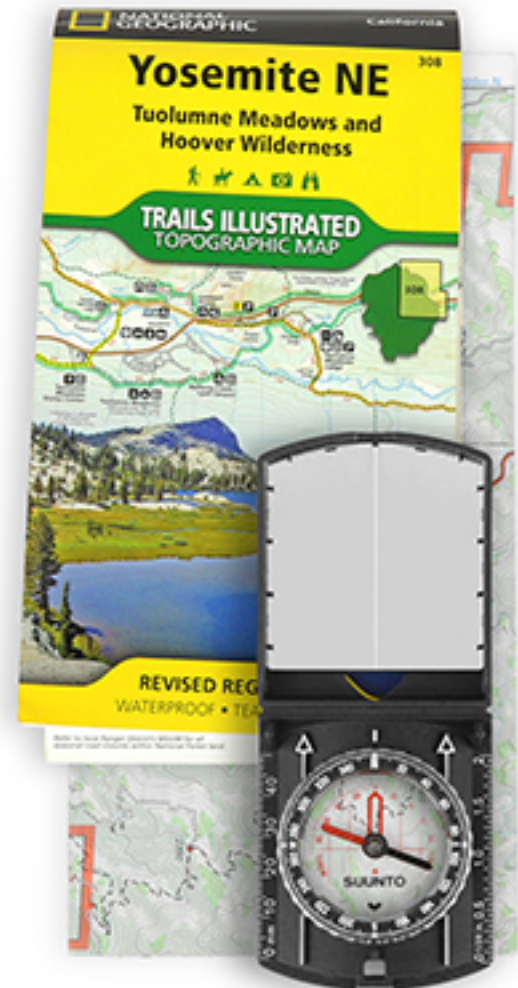

**LARGE ADMIN POUCH**

Opening the pouch **completely flat** reveals a **removable sleeve** for maps or documents. **Edge-to-edge elastic bands** & a **full-length zippered pocket** lets you configure to your needs. Accessories shown not included.

## DETAILS MATTER

 **SAVIOR**<sup>®</sup>  
EQUIPMENT

The retention straps stop the **two heavy-duty zippers** from fully opening when you want to **get into the pouch quickly**.

The **hook & loop panel** also lets you show off morale patches.

Accessories shown not included.

Fit all your daily necessities in this small pouch.  
Show us your everyday carry by tagging us on  
social media with **#saviorequipment**.

Accessories shown not included.