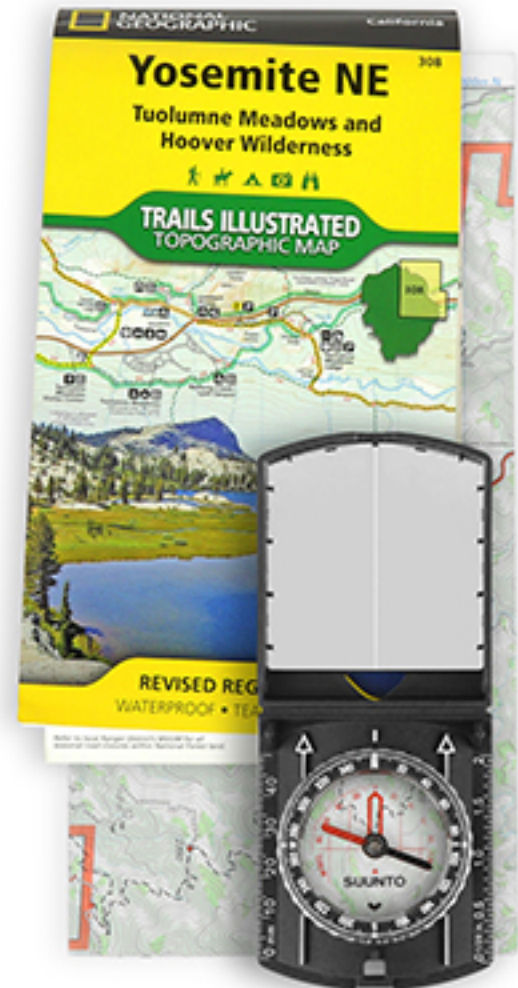

LARGE ADMIN POUCH

Opening the pouch **completely flat** reveals a **removable sleeve** for maps or documents. **Edge-to-edge elastic bands** & **a full-length zippered pocket** lets you configure to your needs.

Accessories shown not included.

CUSTOM CONFIGURATION

DETAILS MATTER

 **SAVIOR**[®]
EQUIPMENT

The retention straps stop the **two heavy-duty zippers** from fully opening when you want to **get into the pouch quickly**.

The **hook & loop panel** also lets you show off morale patches.

Accessories shown not included.

*Fit all your daily necessities in this small pouch.
Show us your everyday carry by tagging us on
social media with #saviorequipment.*