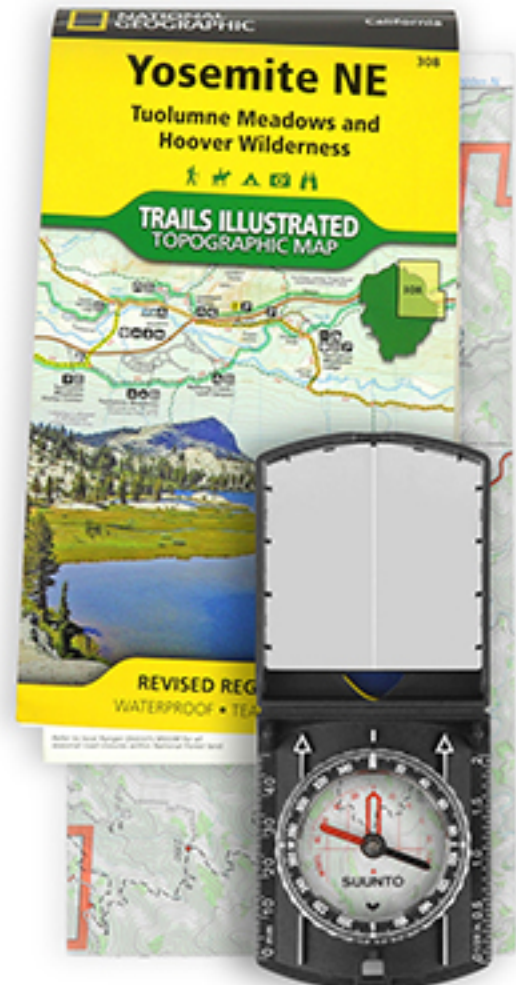

**LARGE ADMIN POUCH**

Opening the pouch **completely flat** reveals a **removable sleeve** for maps or documents. **Edge-to-edge elastic bands** & **a full-length zippered pocket** lets you configure to your needs. Accessories shown not included.

# DETAILS MATTER

 **SAVIOR**<sup>®</sup>  
EQUIPMENT

The retention straps stop the **two heavy-duty zippers** from fully opening when you want to **get into the pouch quickly**.

The **hook & loop panel** also lets you show off morale patches.

Accessories shown not included.

*Fit all your daily necessities in this small pouch.  
Show us your everyday carry by tagging us on  
social media with #saviorequipment.*

*Accessories shown not included.*