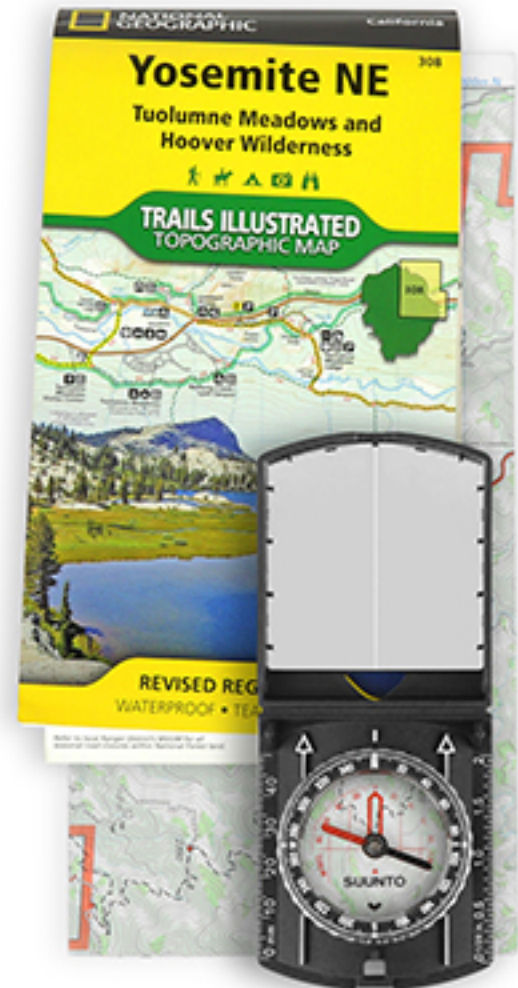

LARGE ADMIN POUCH

Opening the pouch **completely flat** reveals a **removable sleeve** for maps or documents. **Edge-to-edge elastic bands** & **a full-length zippered pocket** lets you configure to your needs.

Accessories shown not included.

CUSTOM CONFIGURATION

DETAILS MATTER

The retention straps stop the **two heavy-duty zippers** from fully opening when you want to **get into the pouch quickly**.

The **hook & loop panel** also lets you show off morale patches.

Accessories shown not included.

 **SAVIOR**[®]
EQUIPMENT

Fit all your daily necessities in this small pouch.
Show us your everyday carry by tagging us on
social media with **#saviorequipment**.

Accessories shown not included.