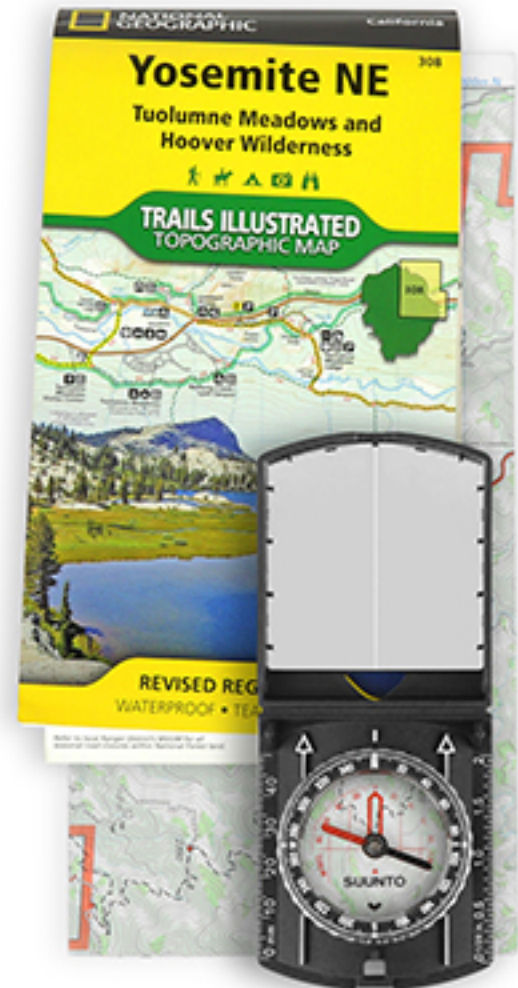

LARGE ADMIN POUCH

Opening the pouch **completely flat** reveals a **removable sleeve** for maps or documents. **Edge-to-edge elastic bands** & a **full-length zippered pocket** lets you configure to your needs.

Accessories shown not included.

CUSTOM CONFIGURATION

DETAILS MATTER

 **SAVIOR**[®]
EQUIPMENT

The retention straps stop the **two heavy-duty zippers** from fully opening when you want to **get into the pouch quickly**.

The **hook & loop panel** also lets you show off morale patches.

Accessories shown not included.

Fit all your daily necessities in this small pouch.
Show us your everyday carry by tagging us on
social media with **#saviorequipment**.