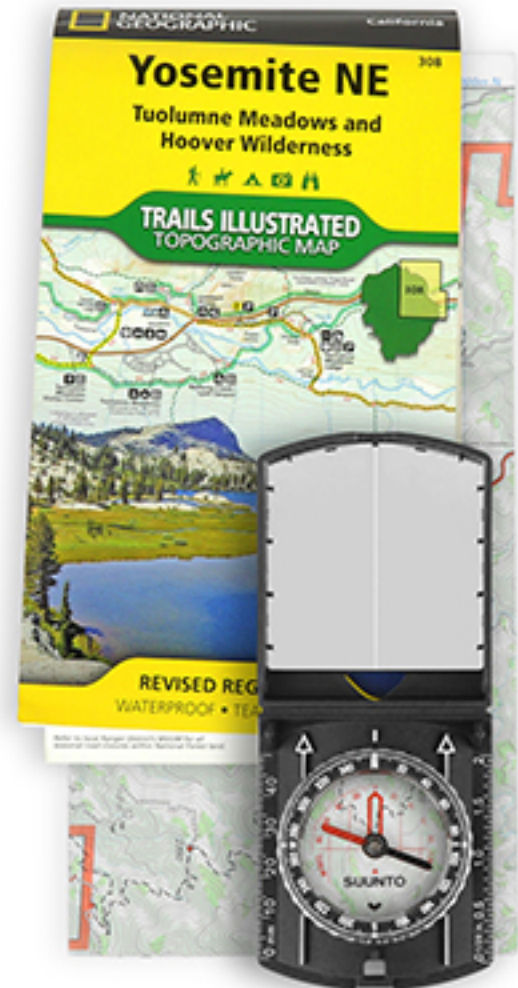

LARGE ADMIN POUCH

Opening the pouch **completely flat** reveals a **removable sleeve** for maps or documents. **Edge-to-edge elastic bands & a full-length zippered pocket** lets you configure to your needs. Accessories shown not included.

CUSTOM CONFIGURATION

DETAILS MATTER

 **SAVIOR**[®]
EQUIPMENT

The retention straps stop the **two heavy-duty zippers** from fully opening when you want to **get into the pouch quickly**.

The **hook & loop panel** also lets you show off morale patches.

Accessories shown not included.

Fit all your daily necessities in this small pouch.
Show us your everyday carry by tagging us on
social media with **#saviorequipment**.

Accessories shown not included.

TAILORED FOR YOU