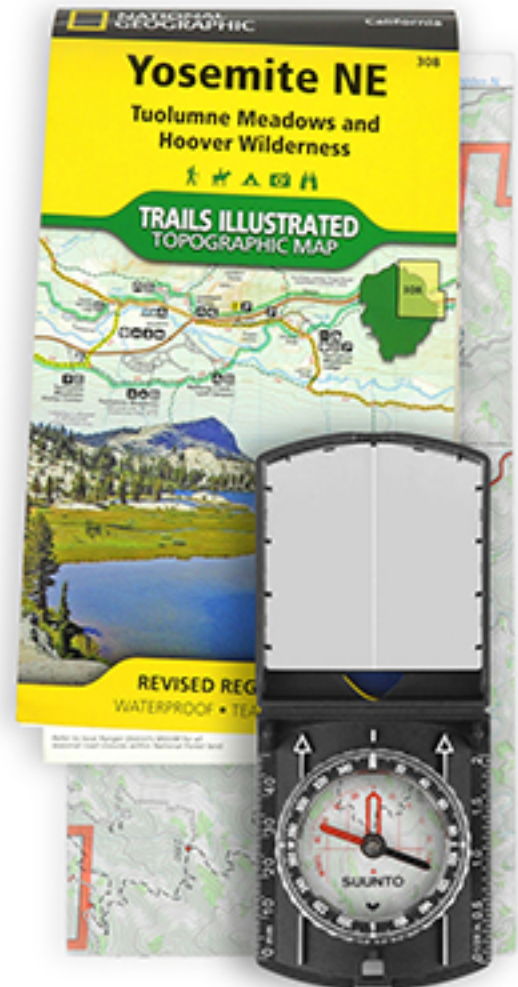

LARGE ADMIN POUCH

Opening the pouch **completely flat** reveals a **removable sleeve** for maps or documents. **Edge-to-edge elastic bands** & **a full-length zippered pocket** lets you configure to your needs. Accessories shown not included.

CUSTOM CONFIGURATION

DETAILS MATTER

The retention straps stop the **two heavy-duty zippers** from fully opening when you want to **get into the pouch quickly**.

The **hook & loop panel** also lets you show off morale patches.

Accessories shown not included.

Fit all your daily necessities in this small pouch.
Show us your everyday carry by tagging us on
social media with #saviorequipment.

Accessories shown not included.

「TAILORED FOR YOU」